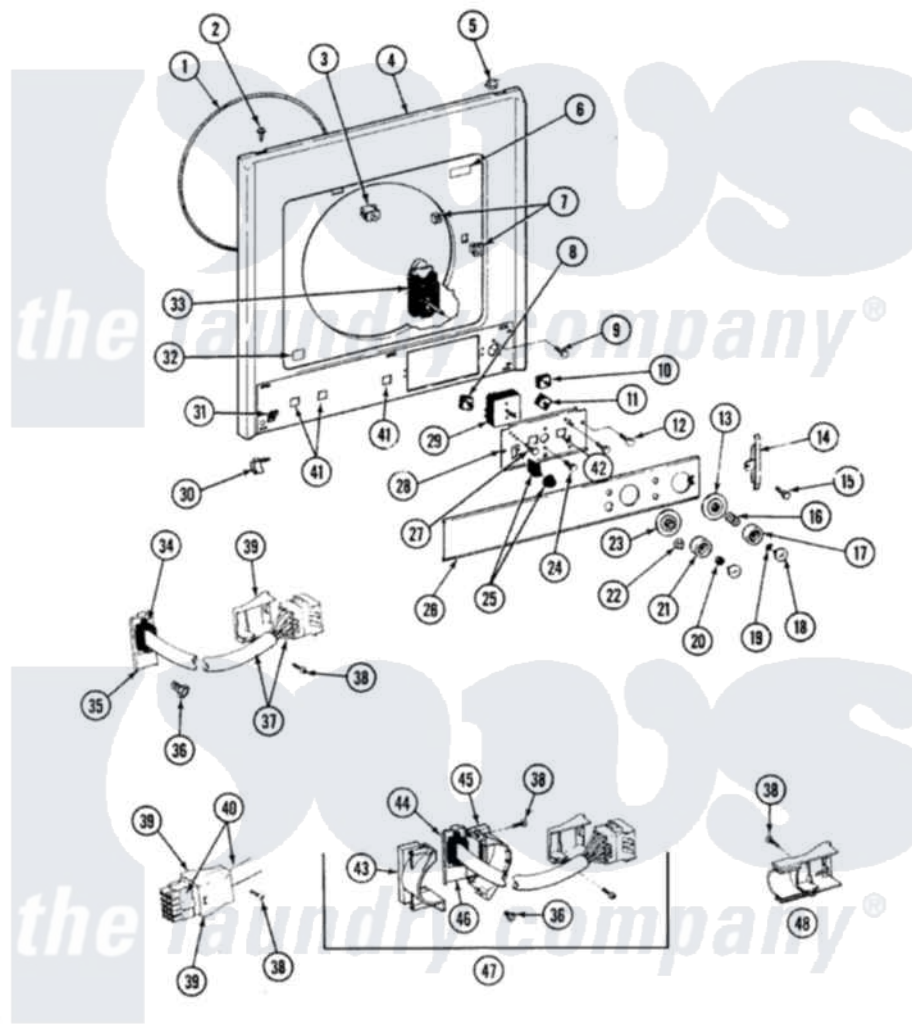

Maytag SE7800 08 - FRONT PANEL & CONTROL PANEL

SECTION: FRONT PANEL & CONTROL PANEL
MODEL: SE7800 S67800

P/N 16000133R1

Issue Date: 10/91

4

Maytag Residential Maytag SE7800 Stacked Washer and Dryer Parts Parts Diagram 08 - FRONT PANEL & CONTROL PANEL

Click on the part number to view part

Item	Original Part Number	Replaced By	Status	Part Description
1	314286			Seal For Front Panel
2	212277			Screw, No.8 X 1/2 Inch
3	Y305753	W10169313		Switch-Dor
4	315261		Not Available	FRONT PANEL (WHITE)
5	Y310376			Clip, Door Switch Harness
6	Y313927			INSTRUCTION LABEL
7	306436			Door Latch Kit-W
8	308017			Switch, Dryer Temperature
9	213966	3400014		Screw
10	207782			Switch, Water Temperature
11	207800			Switch, Water Level
12	211294	90767		Screw, 8A X 3/8 HeX Washer Head Tapping
13	207794		Not Available	TIMER DIAL - WASHER
14	315267		Not Available	END CAP,CONTROL PANEL (BLK)