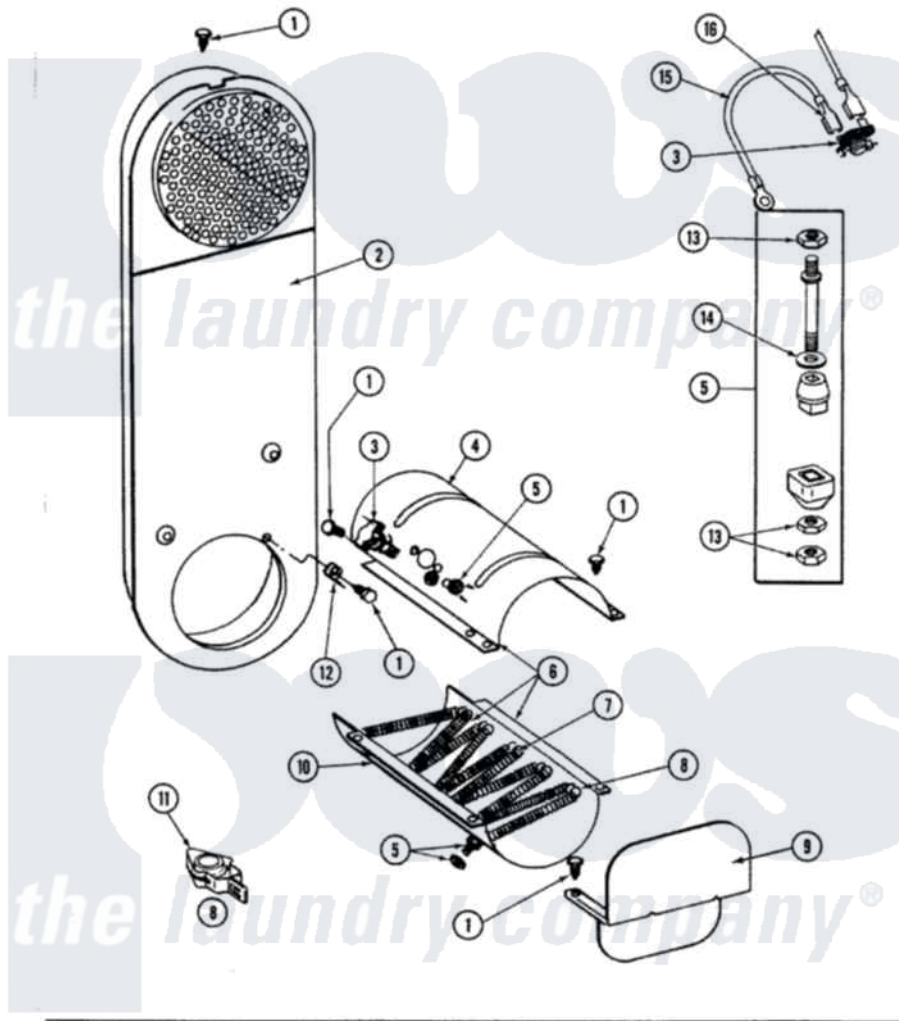

Maytag SE7800 10 - INLET DUCT & HEATER ASSEMBLY (SE7800)

SECTION: INLET DUCT & HEATER ASSEMBLY
 MODEL: SE7800

Issue Date: 12/90

18

Maytag Residential Maytag SE7800 Stacked Washer and Dryer Parts Parts Diagram 10 - INLET DUCT & HEATER ASSEMBLY (SE7800)

[Click on the part number to view part](#)

Item	Original Part Number	Replaced By	Status	Part Description
1	211294	90767		Screw, 8A X 3/8 HeX Washer Head Tapping
2	Y303362			Inlet Duct Assembly - DE
3	303896			Hi-Limit Thermostat-Canada
"	303396			Thermostat, Hi-Limit
4	314502			Heater Enclosure-Top
5	Y304596			Terminal Insulator Assembly
6	Y306111			Heater Assembly Complete
7	314503			Heater Coil 240 Volt
8	Y303881			Clip And Insulator Assembly
9	314504			Radiant Shield
10	314501			Heater Enclosure-Bottom
11	Y313270			Insulator For Heater Elemen
12	Y312890			Retainer, Heater Chamber
13	311484	112432		Nut
14	311093			Washer, Terminal Connection