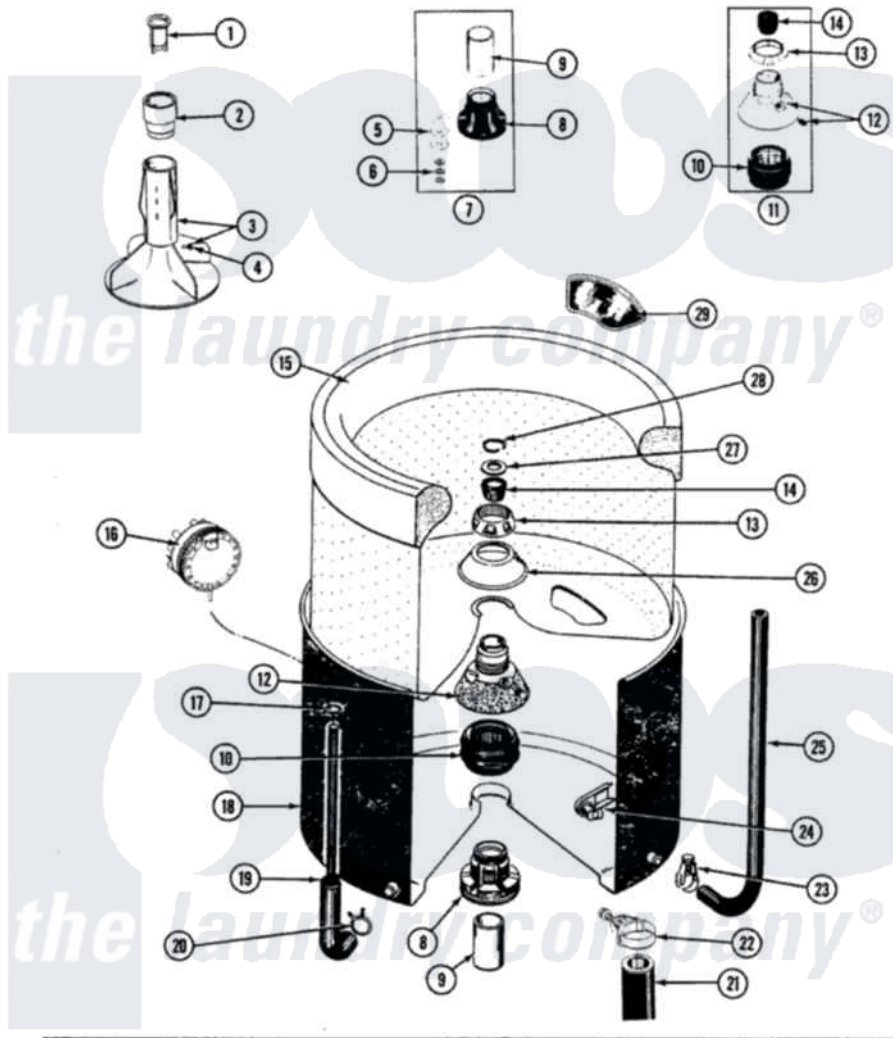

Maytag SE7800 11 - INNER/OUTER TUB,AGITATOR & WTR LEVEL SWTH

SECTION: INNER TUB, OUTER TUB, AGITATOR & WATER LEVEL SWITCH
 MODEL: SE7800 SG7800

Issue Date: 12/90

30

Maytag Residential Maytag SE7800 Stacked Washer and Dryer Parts Parts Diagram 11 - INNER/OUTER TUB,AGITATOR & WTR LEVEL SWTH
 Click on the part number to view part

Item	Original Part Number	Replaced By	Status	Part Description
1	215733			Dispensing Cup
2	215721			Dispensing Cap
3	207538			Agitator W/Lock Screw
4	206478		Not Available	SCREW & WASHER FOR AGITATOR
5	211100			Washer, Outer Tub
6	Y054867			Washer, Lock
7	204013	6-2040130		Tub Bearin
8	200824	6-2040130		Tub Bearin
9	211130			Bearing Liner, Tub Bearing
10	201537	6-2095720		Mounting S
11	204012	6-2095720		Mounting S
12	202521	6-2095720		Mounting S
13	211047	6-2110472		Nut- Clamp
14	Y0A4298	6-0A57420		Seal- Agitator
15	207830		Not Available	INNER TUB W/PLUG

16	207787	12002304	Switch-WL
17	410296	596669	Clamp, Manifold
18	206405		Outer Tub
19	215258	22001616	Tube, Air
20	211641		Clamp, 1-1/16"
21	213045		Hose, Outer Tub Part Not Used
22	200900	616099	Clamp
23	205161	489503	Clamp
24	214434		Spout, Deflector
25	214495		Tube, Inlet To Tub
26	211210		Washer, Clamping Nut
27	Y015666		Washer, Retaining -
28	Y015667		Retaining Ring
29	207219		Filter, Self-Cleaning