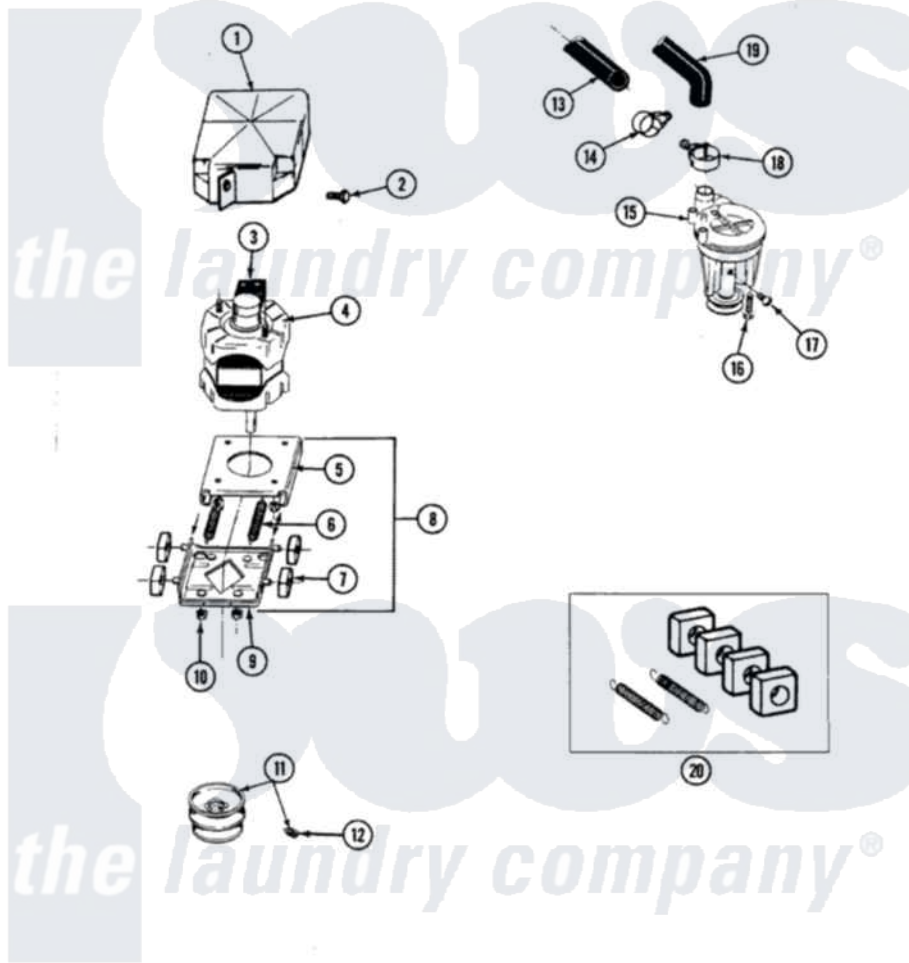

Maytag SE7800 13 - MOTOR & PUMP ASSEMBLY

SECTION: MOTOR & PUMP ASSEMBLY
 MODEL: SE7800 SG7800

Issue Date: 12/90

36

Maytag Residential Maytag SE7800 Stacked Washer and Dryer Parts Parts Diagram 13 - MOTOR & PUMP ASSEMBLY
 Click on the part number to view part

Item	Original Part Number	Replaced By	Status	Part Description
1	215098			Shield, Motor
2	213121	3400111		Screw, 12-14 X 5/8
3	205133		Not Available	(PROD. IDNo. 2-1664-8 & 2-5463)
"	205132		Not Available	SWITCH, MOTOR EXTERNAL START No.201664-14,205463-4 & 201800-4
"	206505		Not Available	PROD. No.201664-15, & No.205463-3.
4	201805	12002351		Motor-Drive
5	214956			Motor Mount Assembly
6	202718			Springs, Tension
7	204998	205000		Roller And Spring Kit 4+Spr
8	205999			Motor Mount Assembly
9	205908			Motor Mount Assembly
10	Y311426	3400029		Nut, Adapter Plate
11	200816	6-2008160		Pulley- MO
12	Y053241			Set Screw, Motor Pulley

13	215365	22001448	Hose, Pump
14	200461	285655	Clamp, Hose
15	202203	6-2022030	Pump As Pa
16	211880		Screw, HeX Head No.10 X 1/2 Inc
17	Y015408	22003235	Screw, Bearing Insert
18	202574	3367052	Clamp, Hose
19	Y212989		Hose, Outer Tub To Pump
20	205000		Roller And Spring Kit 4+Spr