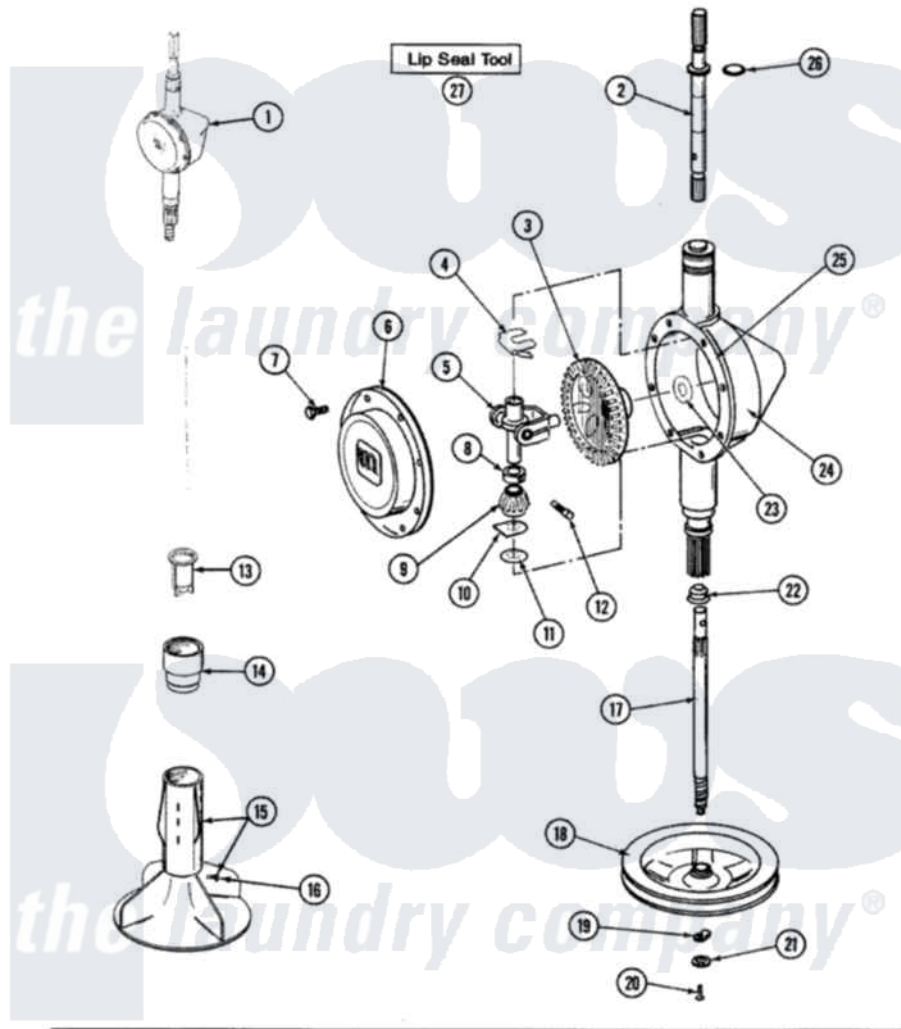

# Maytag SE7800 15 - TRANSMISSION-ORBITAL

SECTION: TRANSMISSION-ORBITAL

MODEL: SE7800 SG7800

Issue Date: 12/90

32

Maytag Residential Maytag SE7800 Stacked Washer and Dryer Parts Parts Diagram 15 - TRANSMISSION-ORBITAL  
 Click on the part number to view part

Item	Original Part Number	Replaced By	Status	Part Description
1	206707	<a href="#">6-2097750</a>		Trans Dee
2	207153	<a href="#">6-2097820</a>		Kit- Shaft
3	206713	<a href="#">6-2067130</a>		Gear- Beve
4	<a href="#">215581</a>			Spring, Agitator Shaft
5	206685	<a href="#">6-2066850</a>		Yoke
6	<a href="#">206628</a>			Cover, Transmission
7	215417		Not Available	SCREW, TRANSMISSION COVER
8	215415		Not Available	COLLAR, LOWER
9	215401	<a href="#">W10221114</a>		Pinion
10	<a href="#">215395</a>			Plate, Clutch
11	211483	<a href="#">6-2114830</a>		Washer- SP
12	<a href="#">Y206629</a>			Pin, Collar
13	<a href="#">215733</a>			Dispensing Cup
14	<a href="#">215721</a>			Dispensing Cap
15	<a href="#">207538</a>			Agitator W/Lock Screw
				SCREW & WASHER FOR

16	206478		Not Available	SCREW & WASHER FOR AGITATOR
17	215410	<a href="#">12001450</a>		Ctr Shaft W/Collar Andkeeper-Dp
18	211059	<a href="#">6-2301530</a>		Pulley
19	210089		Not Available	TENSION SPRING
20	211375	<a href="#">681582</a>		Screw
21	211090	<a href="#">22003555</a>		Washer, Stop Lug
22	206602	<a href="#">207843</a>		Lip Seal Repair Kit
23	<a href="#">215394</a>			Washer, Bevel Gear
24	206624	<a href="#">6-2097750</a>		Trans Dee
25	Y058700	<a href="#">675652</a>		Adhesive
26	<a href="#">210690</a>			Seal, Rubber
27	038228	<a href="#">20000021</a>		Lip Seal Tool Kit