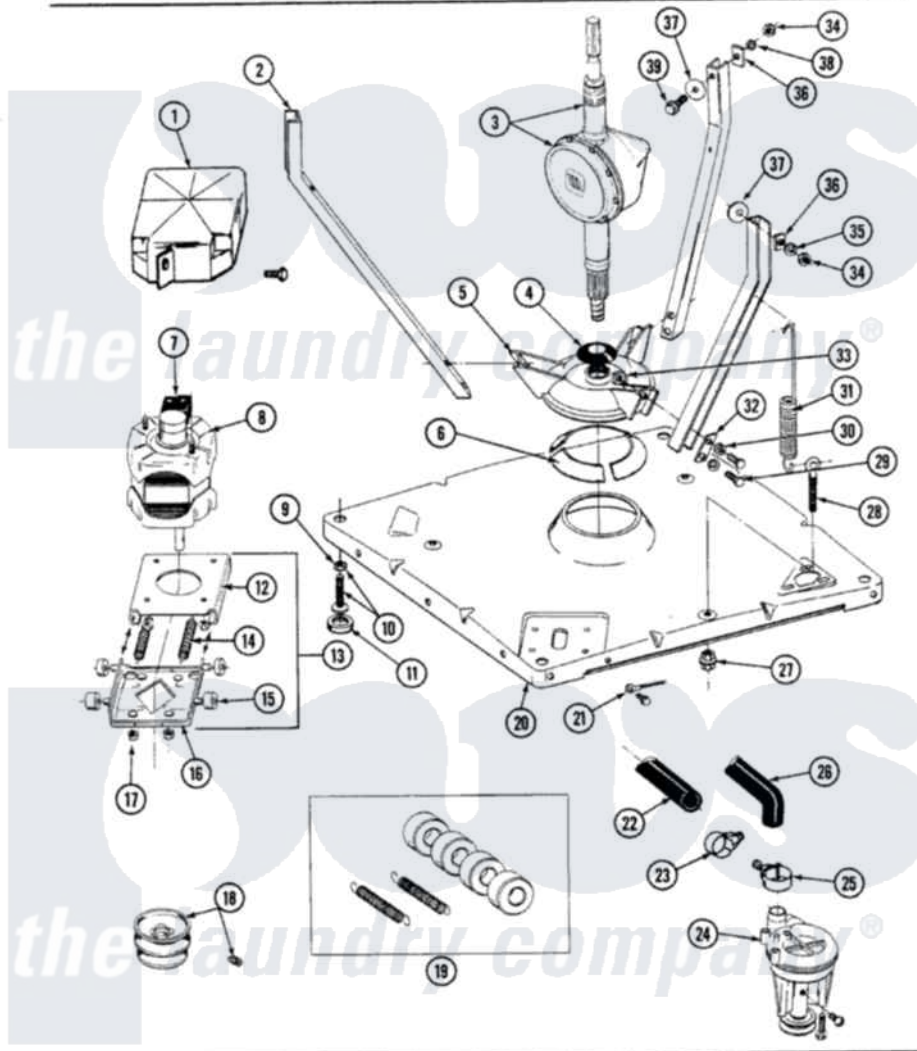

Maytag SE9900 02 - BASE, PUMP, MOTOR & COMPONENTS

SECTION: BASE, PUMP, MOTOR & COMPONENTS
 MODEL: SE-SG9900

Issue Date: 8/90

34

Maytag [Residential Maytag SE9900 Stacked Washer and Dryer Parts](#) Parts Diagram 02 - BASE, PUMP, MOTOR & COMPONENTS

[Click on the part number to view part](#)

Item	Original Part Number	Replaced By	Status	Part Description
1	213121	3400111		Screw, 12-14 X 5/8
"	215098			Shield, Motor
2	213100		Not Available	PART NOT USED
3	206707	6-2097750		Trans Dee
4	211028	22001586		Deflector, Water
5	203725			Damper W/Bolt And Clip
6	203956			Damper Pad Kit
7	206505		Not Available	PROD. No.201664-15, & No.205463-3.
"	205133		Not Available	(PROD. IDNo. 2-1664-8 & 2-5463)
"	205132		Not Available	SWITCH, MOTOR EXTERNAL START No.201664-14,205463-4 & 201800-4
8	201805	12002351		Motor-Drve
9	210385			Lock Nut For Adjustable Leg
10	Y302699	22003428		Leg, Adjustable

11	210684		Foot, Adjustable Leg
12	214956		Motor Mount Assembly
13	205999		Motor Mount Assembly
14	202718		Springs, Tension
15	204998	205000	Roller And Spring Kit 4+Spr
16	205908		Motor Mount Assembly
17	Y311426	3400029	Nut, Adapter Plate
18	Y053241		Set Screw, Motor Pulley
"	200816	6-2008160	Pulley- MO
19	205000		Roller And Spring Kit 4+Spr
20	203274		Base With Damper Pads
21	901220		Ground Wire
"	210186	3370225	Screw
22	215365	22001448	Hose, Pump
23	200461	285655	Clamp, Hose
24	211880		Screw, HeX Head No.10 X 1/2 Inc
"	202203	6-2022030	Pump As Pa
"	Y015408	22003235	Screw, Bearing Insert
25	202574	3367052	Clamp, Hose
26	213045		Hose, Outer Tub Part Not Used
27	211949		Nut, Adjustment Eyebolt
28	213120	216416	Bolt, Eye/Centering Spring
29	Y015627		Screw- Hex
30	911852	486009	Lockwasher
31	213054		Centering Spring - 3 Used
32	213073		Washer, Double Brace
33	Y052785		Nut, Brace To Damper
34	Y052734		Nut, Carrage Bolts And Bracket
35	Y054867		Washer, Lock
36	212979	Not Available	WASHER, TUB BRACE
37	211100		Washer, Outer Tub
38	Y054867		Washer, Lock
39	205254	W10175938	Bolt
"	200744	W10175939	Bolt