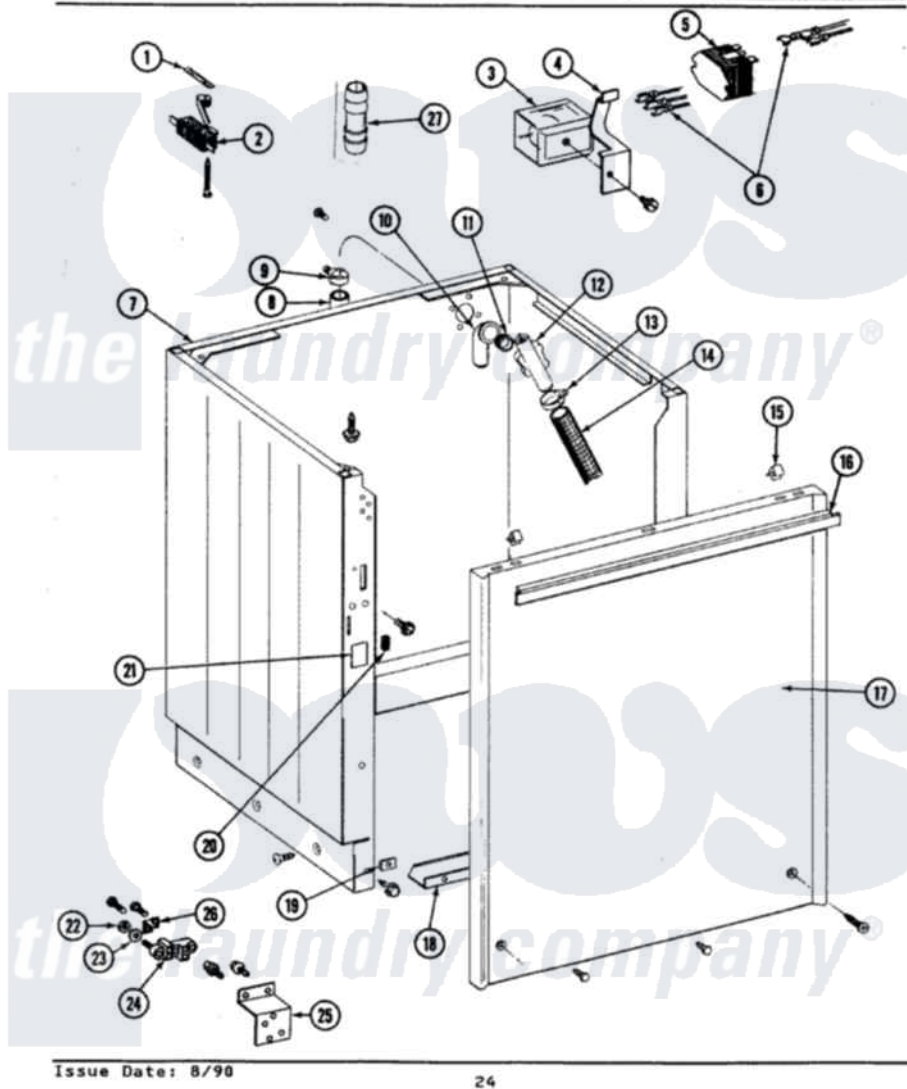

# Maytag SE9900 03 - CABINET & FRONT PANEL

SECTION: CABINET & FRONT PANEL  
 MODEL: SE-S69900

Maytag [Residential Maytag SE9900 Stacked Washer and Dryer Parts](#) Parts Diagram 03 - CABINET & FRONT PANEL  
 Click on the part number to view part

Item	Original Part Number	Replaced By	Status	Part Description
1	<a href="#">210866</a>			Nut, Twin Speed
2	<a href="#">202476</a>			Unbalance Switch
"	<a href="#">213501</a>			Screw, No.6-20 X 1-1/8 Inch
3	<a href="#">206421</a>			Relay, Motor Reversing
4	212949	<a href="#">22001866</a>		Screw, Relay
5	901961	<a href="#">W10133335</a>		Relay, Motor
6	<a href="#">206423</a>			Lower Wire Harness-AC
7	213122	<a href="#">27001200</a>		Screw
"	207207		Not Available	CABINET WHT
"	<a href="#">213007</a>			Xfor Cabinet See Cabinet, Back
8	<a href="#">216017</a>			Hose, Drain
"	<a href="#">Y059149</a>			(7/8" I.D. CARTON OF 50 FT.)
"	215279	<a href="#">22003410</a>		Hose, Drain
9	200461	<a href="#">285655</a>		Clamp, Hose
"	200908	<a href="#">285655</a>		Clamp, Hose