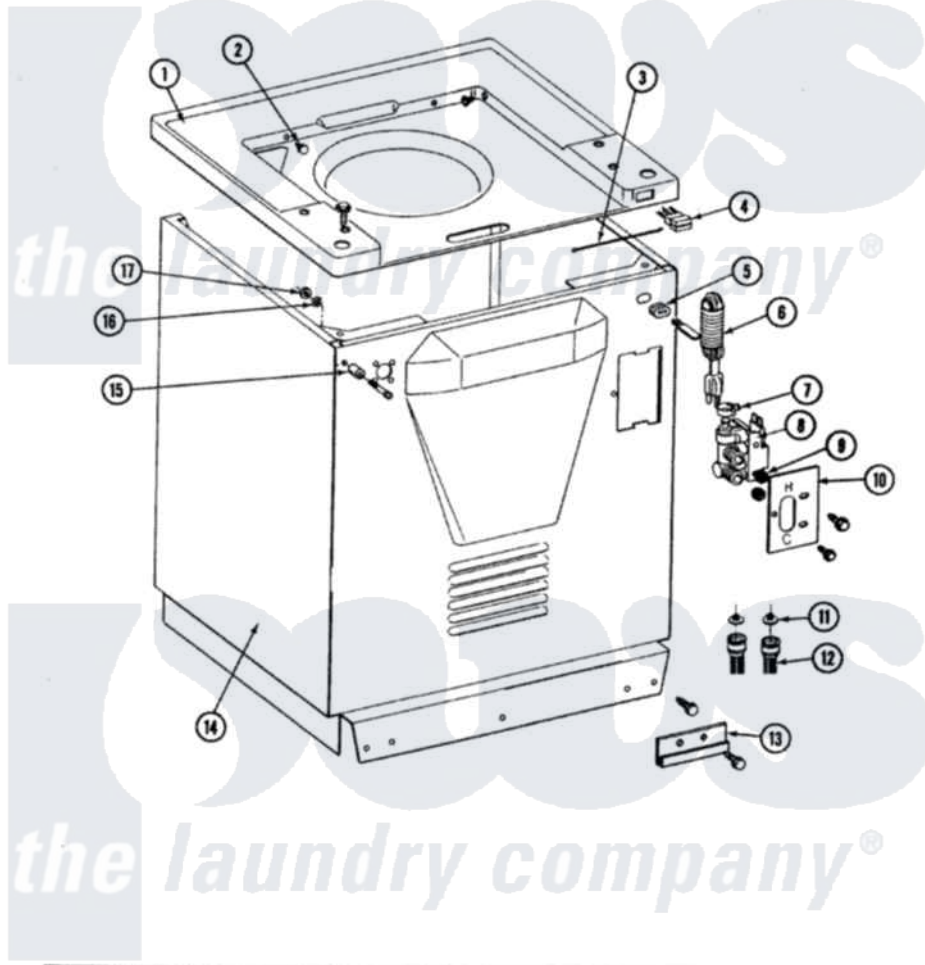

Maytag SE9900 05 - CABINET, TOP COVER & WATER VALVE (REAR)

SECTION: CABINET, TOP COVER & WATER VALVE-REAR VIEW
 MODEL: SE-S69900

Issue Date: 8/90

26

Maytag Residential Maytag SE9900 Stacked Washer and Dryer Parts Parts Diagram 05 - CABINET, TOP COVER & WATER VALVE (REAR)

[Click on the part number to view part](#)

Item	Original Part Number	Replaced By	Status	Part Description
1	207579		Not Available	TOP COVER (WHITE)
"	207579L		Not Available	TOP COVER (ALMOND)
"	214354			Screw, Top Cover To Cabnt.
2	215247		Not Available	BUMPER FOR LID
3	215274		Not Available	TOP COVER RESTRAINT
4	213076		Not Available	PIN FOR PLUG
"	206420		Not Available	EDGE CONNECTOR ASSEMBLY
"	206849			D.C. Wire Harness
"	215539			Pin Housing
5	211881			Grommet, Cord Part Not Used-Gas Models Only
6	Y310376			Clip, Door Switch Harness
"	206424		Not Available	POWER CORD
"	Y313559			Screw
7	201575			Clamp, Hose