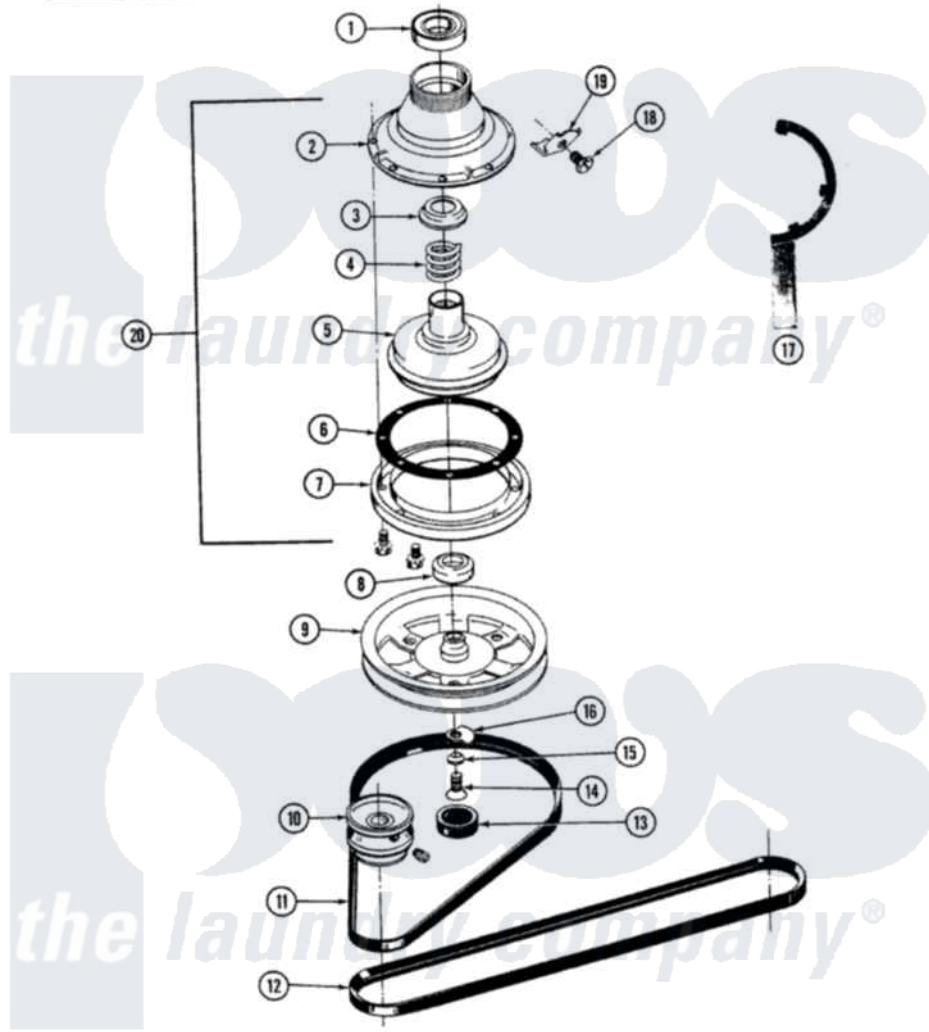

Maytag SE9900 06 - CLUTCH, BRAKE & BELTS

SECTION: CLUTCH, BRAKE & BELTS
 MODEL: SE-SG9900

Issue Date: 8/90

58

Maytag [Residential Maytag SE9900 Stacked Washer and Dryer Parts](#) Parts Diagram 06 - CLUTCH, BRAKE & BELTS
 Click on the part number to view part

Item	Original Part Number	Replaced By	Status	Part Description
1	Y200720	22003441		Bearing, Rear
2	211045	6-2011900		Brake Asse
3	211039	6-2011900		Brake Asse
4	211041	6-2011900		Brake Asse
5	201126	6-2011900		Brake Asse
6	211042	6-2011900		Brake Asse
7	211000			SCREW, BRAKE DRUM (HEX HEAD)
"	211043	6-2011900		Brake Asse
8	200835			Bearing, Brake Rotor
9	211059	6-2301530		Pulley
10	Y053241			Set Screw, Motor Pulley
"	200816	6-2008160		Pulley- MO
11	211125			V Belt, DiVe Pulley
12	211124			Part Not Used
13	211038		Not Available	CAP, OIL RETAINER
14	211375	681582		Screw

15	211090	22003555	Washer, Stop Lug
16	211089		Lug, Stop Pulley
17	Y038315	038315	Tool
18	213326		Bolt, Sems Retaining Clip
19	213325		Clip, Retaining
20	201190	6-2011900	Brake Asse