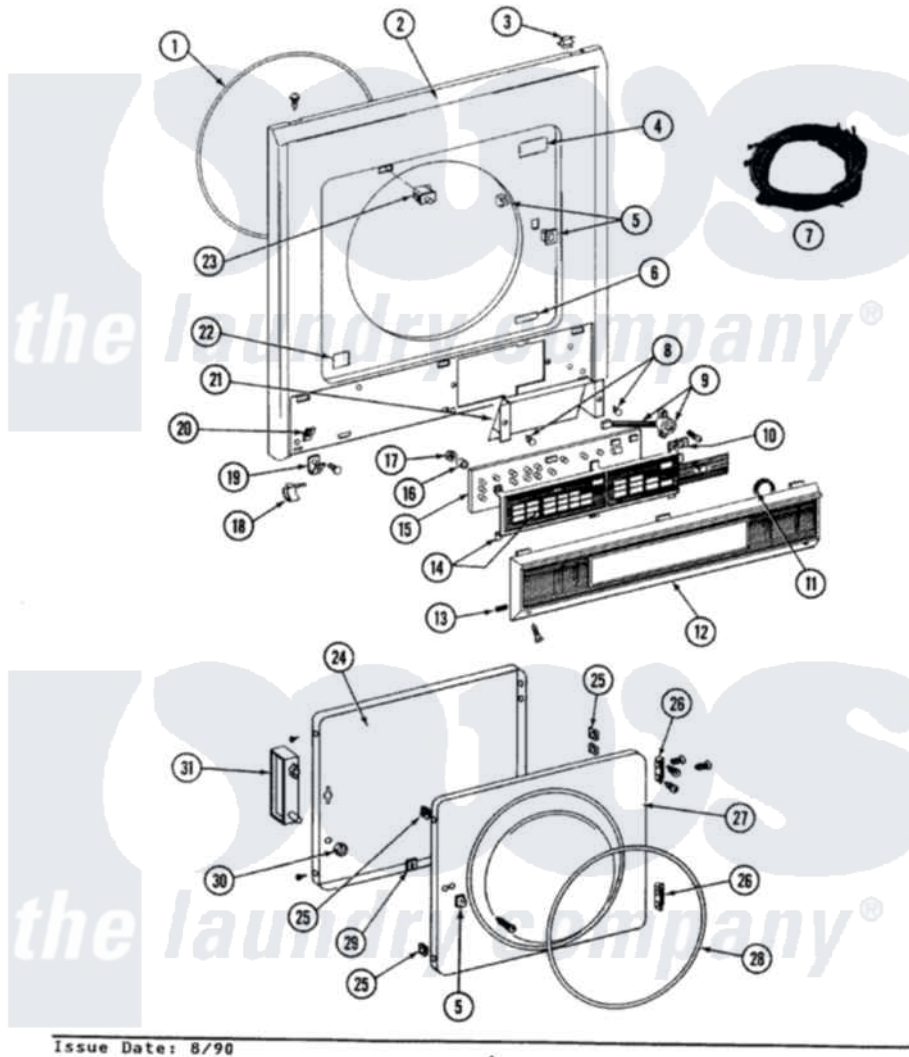

# Maytag SE9900 07 - DOOR, FRONT PANEL & CONTROL PANEL

SECTION: DOOR, FRONT PANEL & CONTROL PANEL  
 MODEL: SE-S69900

Issue Date: 8/90

4

Maytag [Residential Maytag SE9900 Stacked Washer and Dryer Parts](#) Parts Diagram 07 - DOOR, FRONT PANEL & CONTROL PANEL

[Click on the part number to view part](#)

Item	Original Part Number	Replaced By	Status	Part Description
1	<a href="#">314286</a>			Seal For Front Panel
2	<a href="#">212277</a>			Screw, No.8 X 1/2 Inch
"	314474		Not Available	FRONT PANEL-WHITE
3	<a href="#">Y310376</a>			Clip, Door Switch Harness
4	Y313927			INSTRUCTION LABEL
5	<a href="#">306436</a>			Door Latch Kit-W
"	312960	<a href="#">489355</a>		Screw, 8 X 1/2
6	314609		Not Available	CAUTION LABEL
7	307852		Not Available	WIRE HARNESS, MAIN (SE9900)
"	<a href="#">Y312953</a>			Terminal, Edgeboard
"	910768	<a href="#">M0280301</a>		Tie Electr
"	307854	<a href="#">WR72X242</a>		Slide Assembly RH
8	<a href="#">314523</a>			Clip
9	306070		Not Available	SPEAKER
"	212949	<a href="#">22001866</a>		Screw, Relay