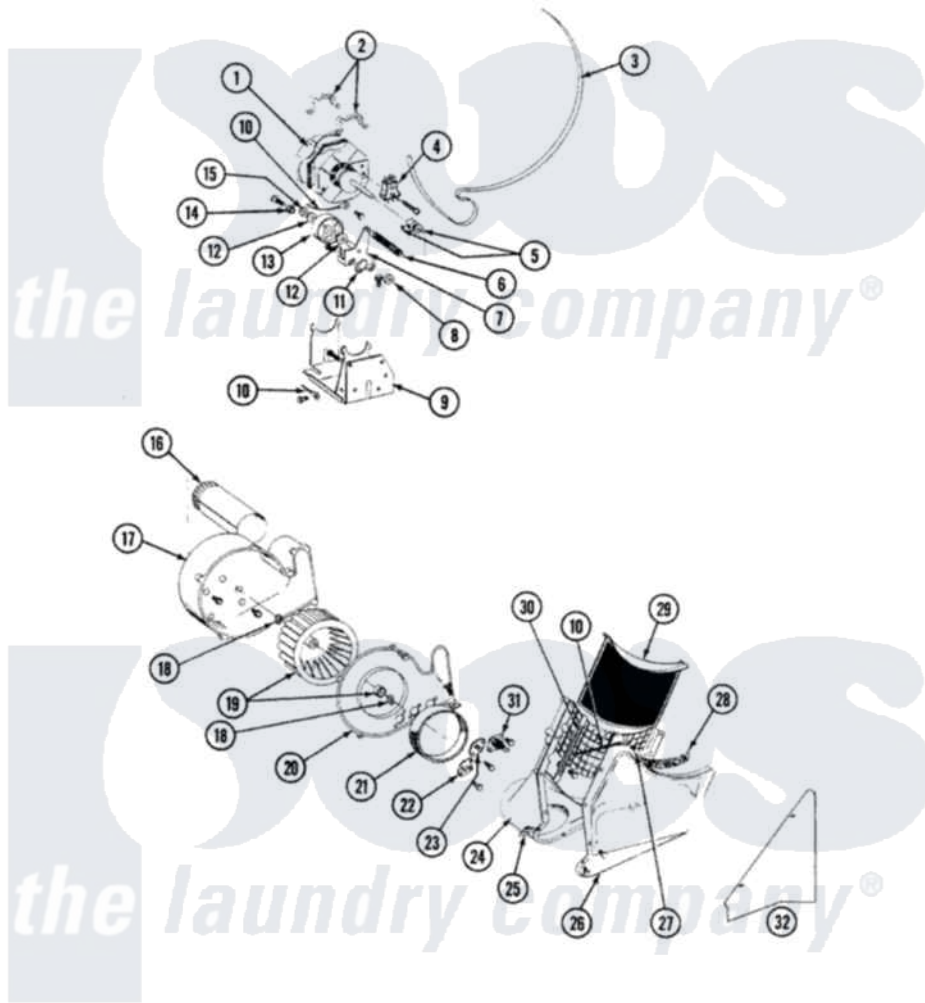

# Maytag SE9900 10 - MOTOR, BLOWER, THERMOSTATS & LINT SCREEN

SECTION: MOTOR, BLOWER, THERMOSTATS & LINT SCREEN  
 MODEL: SE-S69900

Issue Date: 8/90

14

Maytag [Residential Maytag SE9900 Stacked Washer and Dryer Parts](#) Parts Diagram 10 - MOTOR, BLOWER, THERMOSTATS & LINT SCREEN  
 Click on the part number to view part

Item	Original Part Number	Replaced By	Status	Part Description
1	306055	<a href="#">W10411000</a>		Motor-Drive
"	910343	<a href="#">488234</a>		Screw 8-32 X 1/4
2	<a href="#">Y015825</a>			Clip, Motor To Motor Support
3	314774	<a href="#">Y312959</a>		Poly "V" Belt For Tumbler
4	Y303877		Not Available	SWITCH, MOTOR EXTERNAL START No.303358-2, No.303358-4, 303358-7
"	306207		Not Available	(PROD. No.303358-8 & No.303358-9)
5	<a href="#">306099</a>			Motor Pulley With Set Screw
"	<a href="#">Y053241</a>			Set Screw, Motor Pulley
6	<a href="#">314473</a>			Spring For Idler
7	Y303363	<a href="#">6-3033630</a>		Idler Arm
"	Y310842	<a href="#">8182296</a>		Screw, Agitator
8	<a href="#">314457</a>			Spacer For Idler Arm
9	<a href="#">306054</a>			Support, Motor
"	211204	<a href="#">00767</a>		Screw, 8A X 3/8 HeX Washer