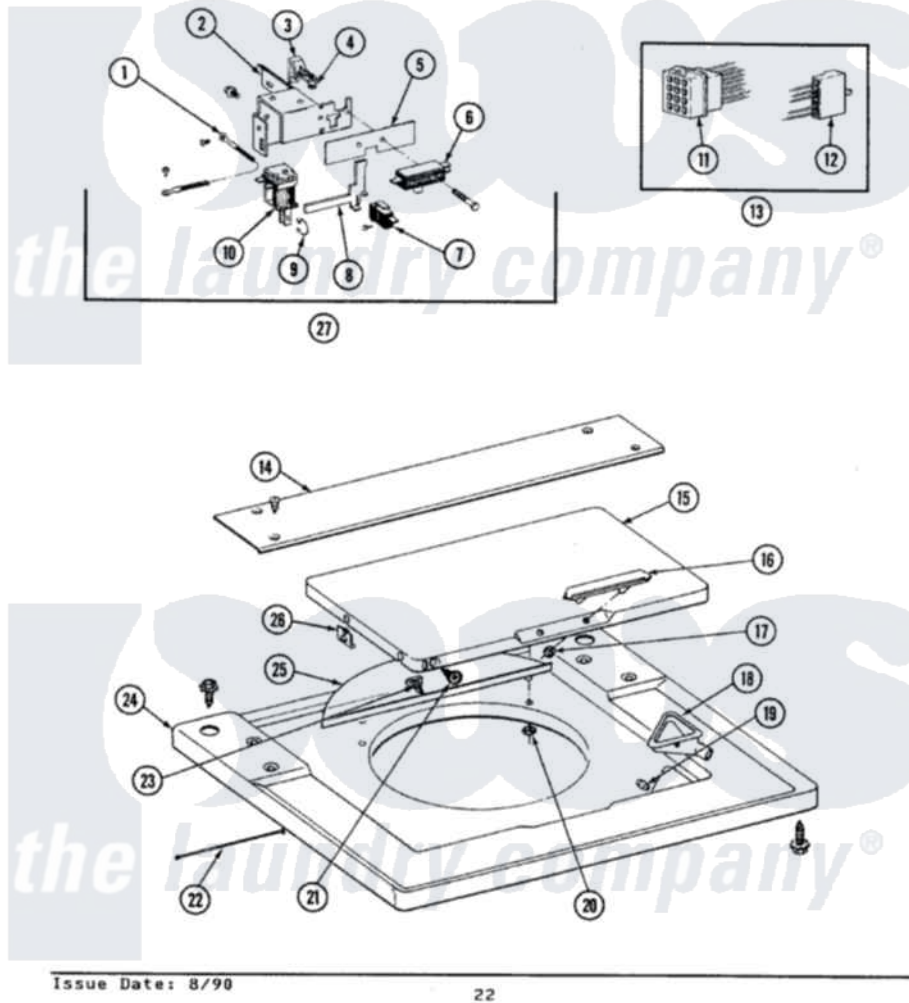

# Maytag SE9900 11 - TOP COVER, LID & LID LOCK ASSEMBLY

SECTION: TOP COVER, LID & LID LOCK ASSEMBLY  
 MODEL: SE-SG9900

Issue Date: 8/90

22

Maytag Residential Maytag SE9900 Stacked Washer and Dryer Parts Parts Diagram 11 - TOP COVER, LID & LID LOCK ASSEMBLY

Click on the part number to view part

Item	Original Part Number	Replaced By	Status	Part Description
1	<a href="#">Y313559</a>			Screw
"	<a href="#">211252</a>			Screw, Ground Wire
"	<a href="#">204807</a>			Ground Wire, Supp. Plte To Top Cover
2	215379		Not Available	BRACKET, LID SWITCH/LATCH
3	215378		Not Available	LID SWITCH LEVER
4	213648	<a href="#">98165</a>		Screw
5	<a href="#">215270</a>			Moisture Barrier
6	205415	<a href="#">279347</a>		Switch-Lid
"	215381		Not Available	SCREW
7	206417	<a href="#">10533003</a>		Switch LI
"	912012	<a href="#">3400409</a>		Screw
8	215268		Not Available	LID LATCH LEVER
9	<a href="#">215292</a>			Spring For Solenoid
10	<a href="#">212951</a>			Screw, No.6-32 X 1/4 Inch