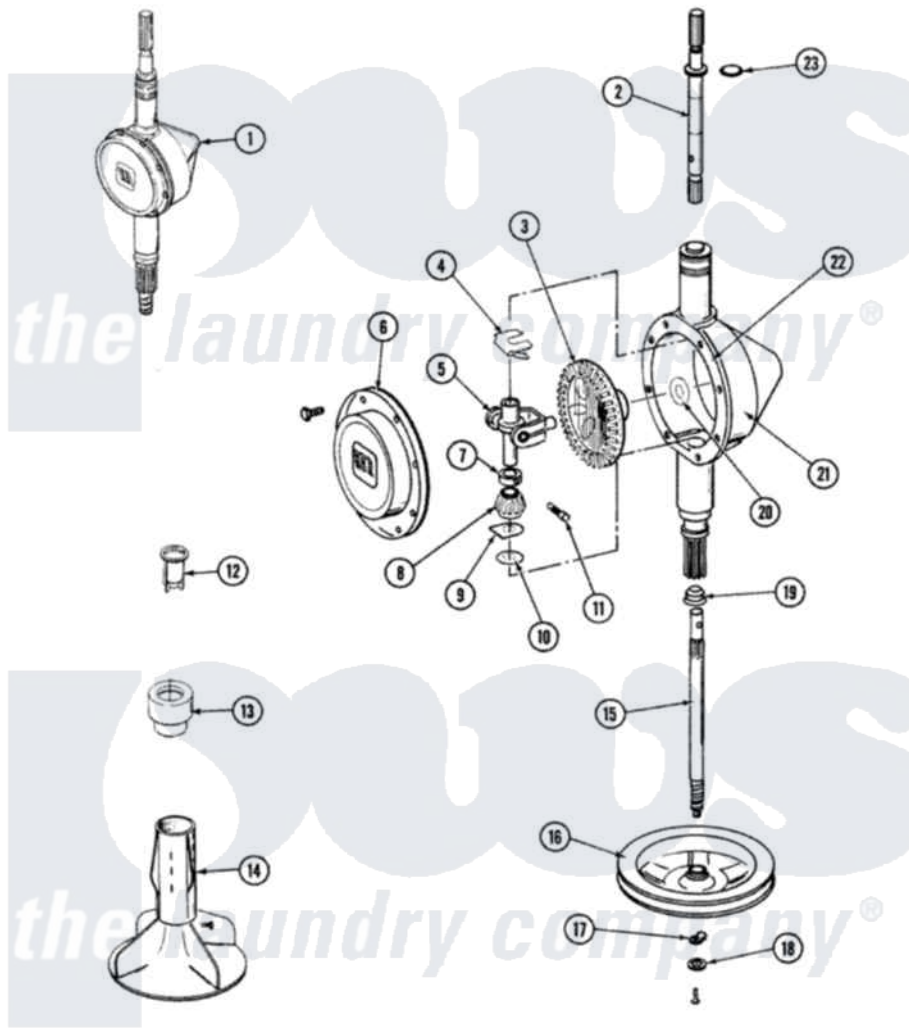

Maytag SE9900 12 - TRANSMISSION-ORBITAL

SECTION: TRANSMISSION-ORBITAL
 MODEL: SE-S69900

Issue Date: 8/90

32

Maytag Residential Maytag SE9900 Stacked Washer and Dryer Parts Parts Diagram 12 - TRANSMISSION-ORBITAL
 Click on the part number to view part

Item	Original Part Number	Replaced By	Status	Part Description
1	206707	6-2097750		Trans Dee
2	207153	6-2097820		Kit- Shaft
3	206713	6-2067130		Gear- Beve
4	215581			Spring, Agitator Shaft
5	206685	6-2066850		Yoke
6	206628			Cover, Transmission
"	215417		Not Available	SCREW, TRANSMISSION COVER
7	215415		Not Available	COLLAR, LOWER
8	215401	W10221114		Pinion
9	215395			Plate, Clutch
10	211483	6-2114830		Washer- SP
11	Y206629			Pin, Collar
12	215733			Dispensing Cup
13	215721			Dispensing Cap
14	207538			Agitator W/Lock Screw
				SCREW & WASHER FOR

"	206478	Not Available	SCREW & WASHER FOR AGITATOR
15	215410	12001450	Ctr Shaft W/Collar Andkeeper-Dp
16	211059	6-2301530	Pulley
17	211089		Lug, Stop Pulley
"	211375	681582	Screw
18	211090	22003555	Washer, Stop Lug
19	206602	207843	Lip Seal Repair Kit
20	215394		Washer, Bevel Gear
21	206624	6-2097750	Trans Dee
22	Y058700	675652	Adhesive
23	210690		Seal, Rubber