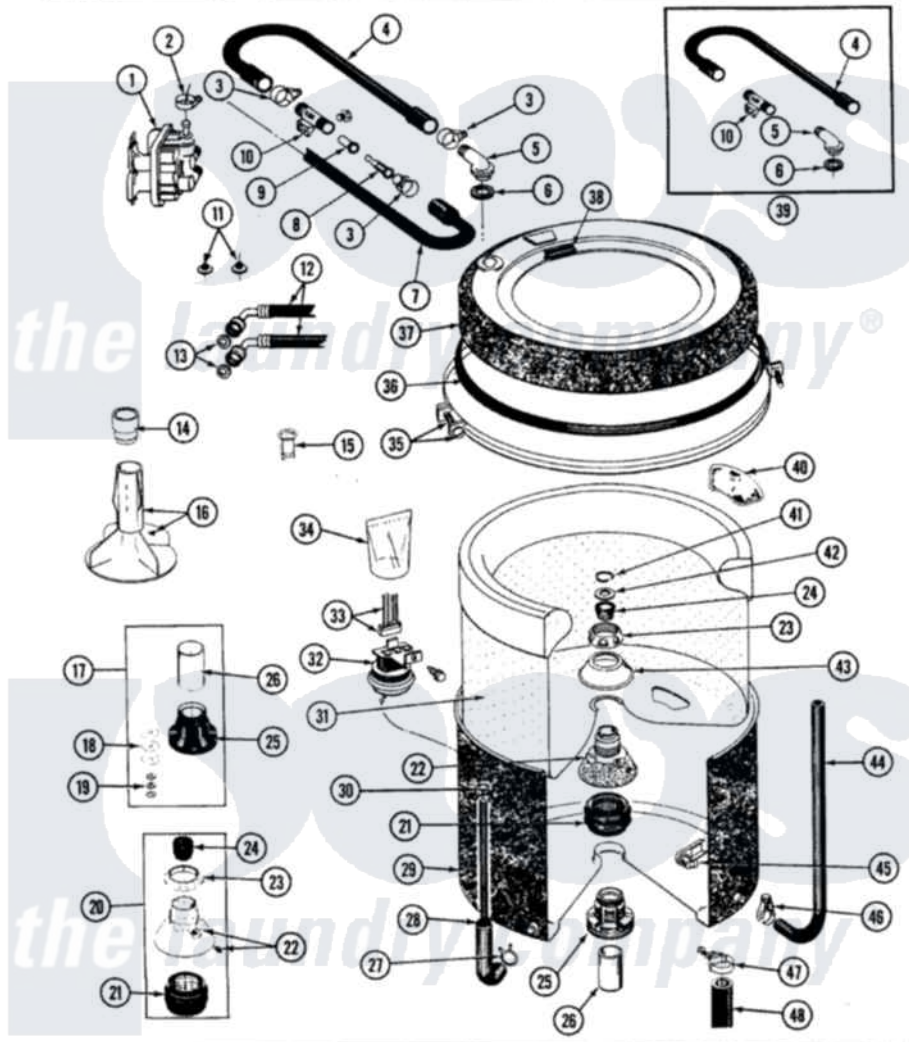

Maytag SE9900 13 - TUB, AGITATOR, MTG. STEM, HOSES & CLAMPS

SECTION: TUB, AGITATOR, MOUNTING STEM, HOSES & CLAMPS
 MODEL: SE-SG9900

Issue Date: 8/90

28

Maytag Residential Maytag SE9900 Stacked Washer and Dryer Parts Parts Diagram 13 - TUB, AGITATOR, MTG. STEM, HOSES & CLAMPS
 Click on the part number to view part

| Item | Original Part Number | Replaced By | Status | Part Description |
|------|-------------------------|--------------------------|--------|-----------------------------------|
| 1 | 206413 | | | Water Valve-DC |
| 2 | 201575 | | | Clamp, Hose |
| 3 | 202515 | 596669 | | Clamp, Manifold |
| 4 | Y215234 | | | Hose, Injector Fill |
| 5 | 215235 | | | Tube, Injector |
| 6 | 215233 | | | Seal For Injector Tube |
| 7 | 213013 | | | Hose, Injector |
| 8 | 213015 | | | Nozzle, Injector |
| 9 | 213016 | 216201 | | Nozzle |
| 10 | 213057 | 22213057 | | Sleeve- In |
| " | Y310632 | 1163839 | | Screw |
| 11 | 200961 | 12001413 | | Strainer And Washer Kit |
| 12 | 200672 | 76314 | | Hose, Inlet 6 Ft. Hose With Elbow |
| 13 | Y013783 | | | Washer, Inlet Hose |
| 14 | 215721 | | | Dispensing Cap |