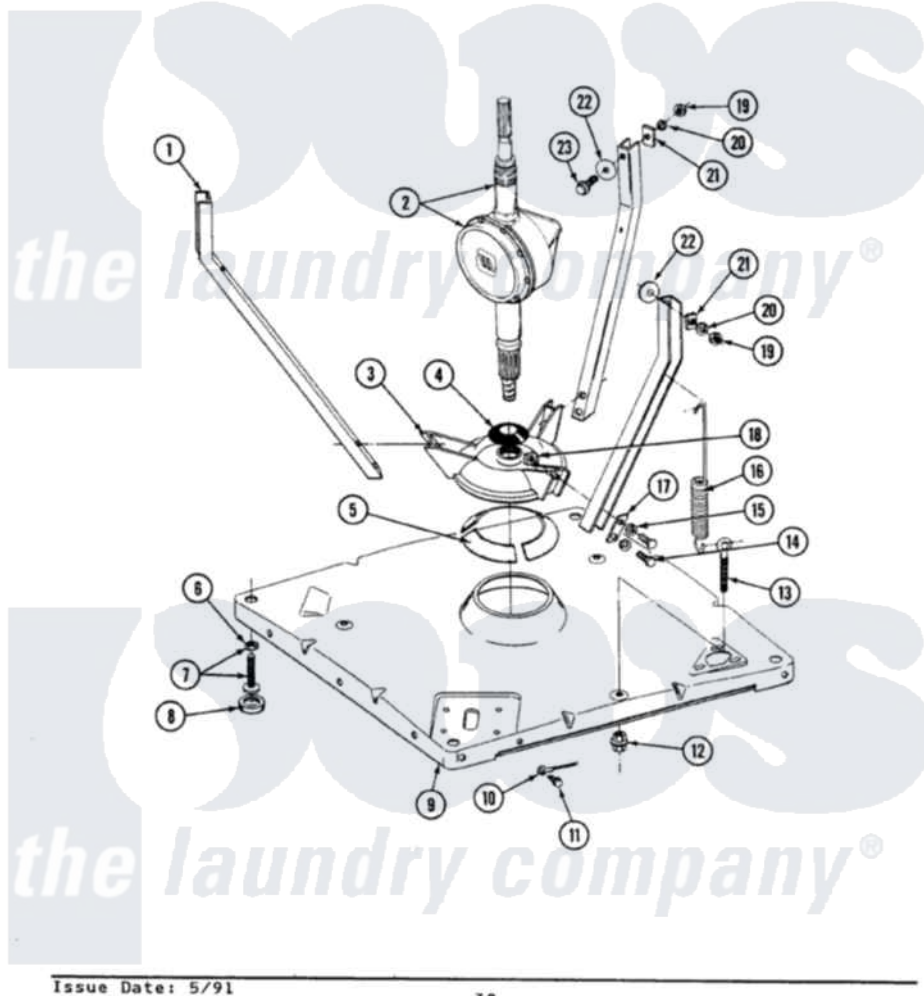

# Maytag SG1000 01 - BASE, TUB BRACES, DAMPER ASSY. & TRANS.

SECTION: BASE, TUB BRACES, DAMPER ASSEMBLY & TRANSMISSION  
 MODEL: SE-SG1000

P/N 56287R1

Issue Date: 5/91

38

Maytag Residential Maytag SG1000 Stacked Washer and Dryer Parts Parts Diagram 01 - BASE, TUB BRACES, DAMPER ASSY. & TRANS.  
 Click on the part number to view part

Item	Original Part Number	Replaced By	Status	Part Description
1	<a href="#">213053</a>			Brace, Tub Part Not Used
2	207929		Not Available	TRANSMISSION KIT S1000
"	206707	<a href="#">6-2097750</a>		Trans Dee
3	<a href="#">203725</a>			Damper W/Bolt And Clip
4	211028	<a href="#">22001586</a>		Deflector, Water
5	<a href="#">203956</a>			Damper Pad Kit
6	<a href="#">210385</a>			Lock Nut For Adjustable Leg
7	Y302699	<a href="#">22003428</a>		Leg, Adjustable
8	<a href="#">210684</a>			Foot, Adjustable Leg
9	<a href="#">203274</a>			Base With Damper Pads
10	<a href="#">204807</a>			Ground Wire, Supp. Plte To Top Cover
11	210186	<a href="#">3370225</a>		Screw
12	<a href="#">211949</a>			Nut, Adjustment Eyebolt
13	213120	<a href="#">216416</a>		Bolt, Eye/Centering Spring
14	<a href="#">Y015627</a>			Screw- Hex

15	911852	<a href="#">486009</a>	Lockwasher
16	<a href="#">213054</a>		Centering Spring - 3 Used
17	<a href="#">213073</a>		Washer, Double Brace
18	<a href="#">Y052785</a>		Nut, Brace To Damper
19	<a href="#">Y052734</a>		Nut, Carrage Bolts And Bracket
20	<a href="#">Y054867</a>		Washer, Lock
21	212979	Not Available	WASHER, TUB BRACE
22	<a href="#">211100</a>		Washer, Outer Tub
23	200744	<a href="#">W10175939</a>	Bolt
"	205254	<a href="#">W10175938</a>	Bolt