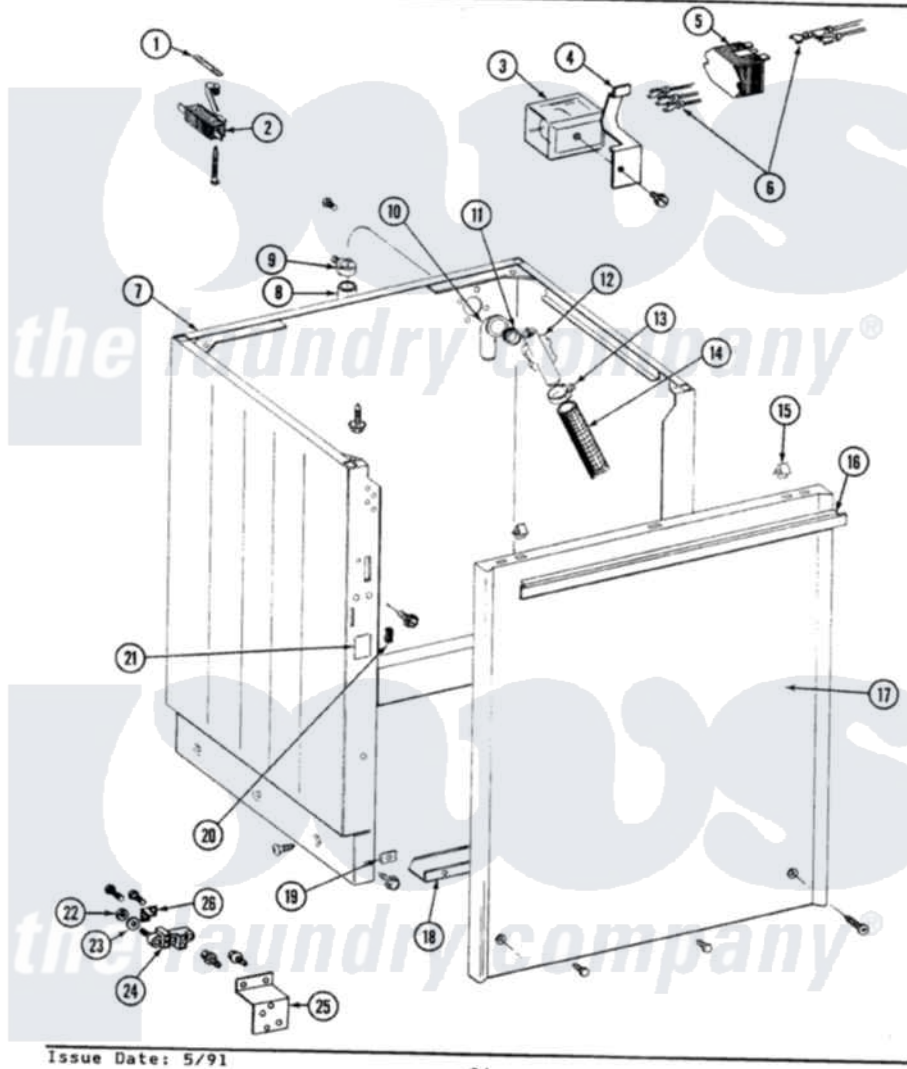

Maytag SG1000 03 - CABINET & FRONT PANEL

SECTION: CABINET & FRONT PANEL
 MODEL: SE-SG1000

P/N 56287R1

Issue Date: 5/91

26

Maytag [Residential Maytag SG1000 Stacked Washer and Dryer Parts](#) Parts Diagram 03 - CABINET & FRONT PANEL
 Click on the part number to view part

Item	Original Part Number	Replaced By	Status	Part Description
1	210866			Nut, Twin Speed
2	202476			Unbalance Switch
"	213501			Screw, No.6-20 X 1-1/8 Inch
3	206421			Relay, Motor Reversing
4	215273			Clip, Spring Relay
"	212949	22001866		Screw, Relay
5	901961	W10133335		Relay, Motor
6	206423			Lower Wire Harness-AC
7	213122	27001200		Screw
"	206411		Not Available	CABINET-WHITE
"	207207		Not Available	CABINET WHT
"	213007			Xfor Cabinet See Cabinet, Back
8	Y059137	Y059141		Ctn. 50 Ft. 31/32 Drain Hose
"	215279	22003410		Hose, Drain
9	200461	285655		Clamp, Hose
10	214764	208847		Elbow

11	214765		Gasket, Siphon Break
12	206638		Siphon Break
"	Y014874		Screw, Idler Arm And Sleeve
13	202574	3367052	Clamp, Hose
14	215365	22001448	Hose, Pump
15	215711		Fastener, Spring
"	212982	22001650	Fastener, Spring
16	215266	Not Available	TRIM, FRONT PANEL
17	206550	35-3843	Timer
"	910647	489355	Screw, 8 X 1/2
"	213123	22001496	Front Panel Fastener And Screw
"	207205		Panel, Front
18	213846		Guard, Belt
"	211294	90767	Screw, 8A X 3/8 HeX Washer Head Tapping
19	215075		Fastener, Control Panel To Console
20	214376	22002331	Spacer, Front Panel
21	314609	Not Available	CAUTION LABEL