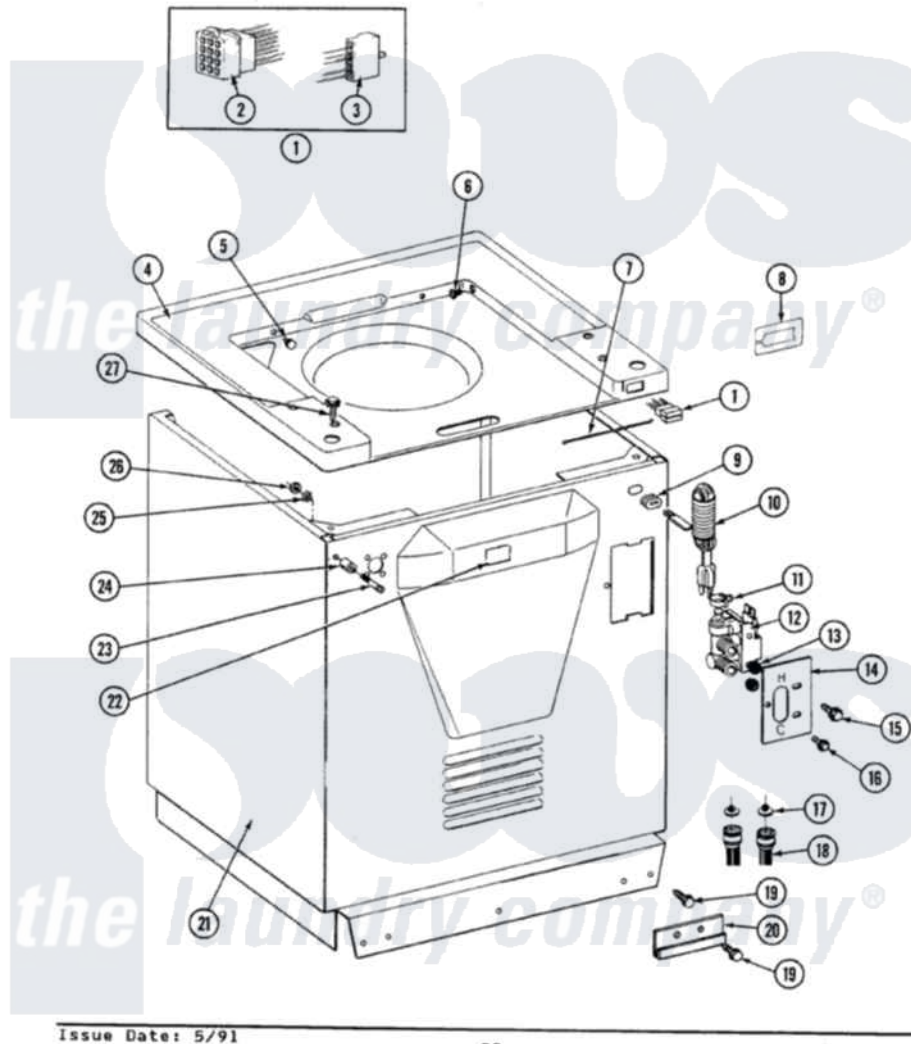

Maytag SG1000 05 - CABINET, TOP COVER & WATER VALVE (REAR)

SECTION: CABINET, TOP COVER & WATER VALVE-REAR VIEW
 MODEL: SE-SG1000

P/N 56287R1

Issue Date: 5/91

28

Maytag Residential Maytag SG1000 Stacked Washer and Dryer Parts Parts Diagram 05 - CABINET, TOP COVER & WATER VALVE (REAR)

[Click on the part number to view part](#)

Item	Original Part Number	Replaced By	Status	Part Description
1	213076		Not Available	PIN FOR PLUG
"	912080		Not Available	ART NOT USED
"	912016		Not Available	RECEPTACLE
"	206420		Not Available	EDGE CONNECTOR ASSEMBLY
"	206422			Wire Harness-DC
"	Y312953			Terminal, Edgeboard
"	206849			D.C. Wire Harness
"	Y312658			Receptacle, Sensor Ground Wire
"	912083		Not Available	RECEPTACLE
2	213087		Not Available	HOUSING, MALE
"	215539			Pin Housing
3	206420		Not Available	EDGE CONNECTOR ASSEMBLY
4	206599		Not Available	TOP COVER-WHITE
"	214354			Screw, Top Cover To Cabnt.

"	206636		Not Available	TOP COVER-WHITE
5	215247		Not Available	BUMPER FOR LID
6	053759	25-7614		Screw
"	211500			Washer, Bracket To Top Cover
7	215274		Not Available	TOP COVER RESTRAINT
8	215437		Not Available	CLIP FOR HARNESS
9	211881			Grommet, Cord Part Not Used- Gas Models Only
10	Y313559			Screw
"	206424		Not Available	POWER CORD
"	Y310376			Clip, Door Switch Harness
11	201575			Clamp, Hose
12	206413			Water Valve-DC
13	214337	96160		Screen
14	215264	22002371		Bracket
15	Y313561			Screw----NA
16	212276	W10116760		Screw
17	200961	12001413		Strainer And Washer Kit
18	200672	76314		Hose, Inlet 6 Ft. Hose With Elbow
"	Y013783			Washer, Inlet Hose
19	213121	3400111		Screw, 12-14 X 5/8
20	215278		Not Available	GLIDE FOR WASHER
21	206411		Not Available	CABINET-WHITE
"	207207		Not Available	CABINET WHT
22	214743			Label
23	215277	67006908		Screw, Ice Rack
24	215276	Y215513		Standoff, Circuit Board
25	310557			Washer
26	Y052655			Hex Nut, No.8-32
27	214354			Screw, Top Cover To Cabnt.