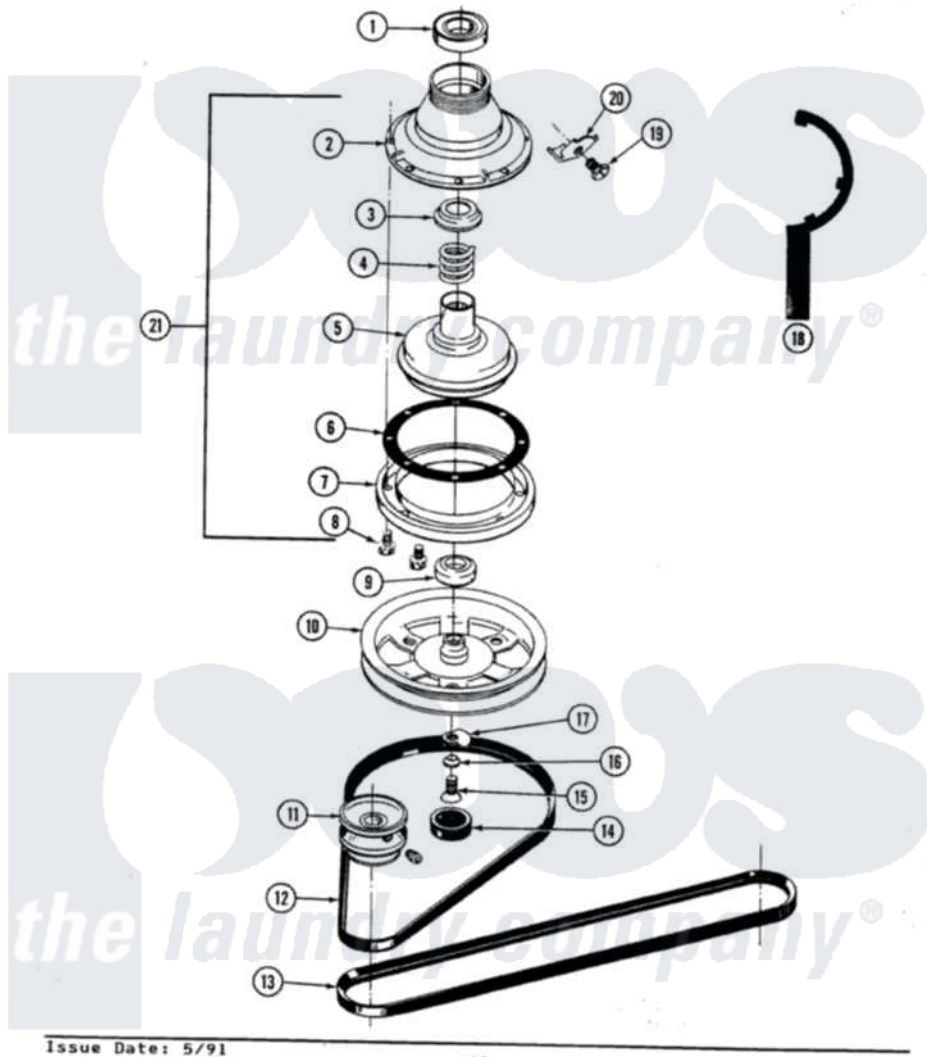

Maytag SG1000 06 - CLUTCH, BRAKE & BELTS

SECTION: CLUTCH, BRAKE & BELTS
 MODEL: SE-SG1000

P/N 56287R1

Issue Date: 5/91

42

Maytag Residential Maytag SG1000 Stacked Washer and Dryer Parts Parts Diagram 06 - CLUTCH, BRAKE & BELTS
 Click on the part number to view part

Item	Original Part Number	Replaced By	Status	Part Description
1	Y200720	22003441		Bearing, Rear
2	211045	6-2011900		Brake Asse
3	211039	6-2011900		Brake Asse
4	211041	6-2011900		Brake Asse
5	201126	6-2011900		Brake Asse
6	211042	6-2011900		Brake Asse
7	211043	6-2011900		Brake Asse
8	211000			SCREW, BRAKE DRUM (HEX HEAD)
9	200835			Bearing, Brake Rotor
10	211059	6-2301530		Pulley
11	Y053241			Set Screw, Motor Pulley
"	200816	6-2008160		Pulley- MO
12	211125			V Belt, Drive Pulley
13	211124			Part Not Used
14	211038		Not Available	CAP, OIL RETAINER
15	211375	681582		Screw

16	211090	22003555	Washer, Stop Lug
17	211089		Lug, Stop Pulley
18	Y038315	038315	Tool
19	213326		Bolt, Sems Retaining Clip
20	213325		Clip, Retaining
21	201190	6-2011900	Brake Asse