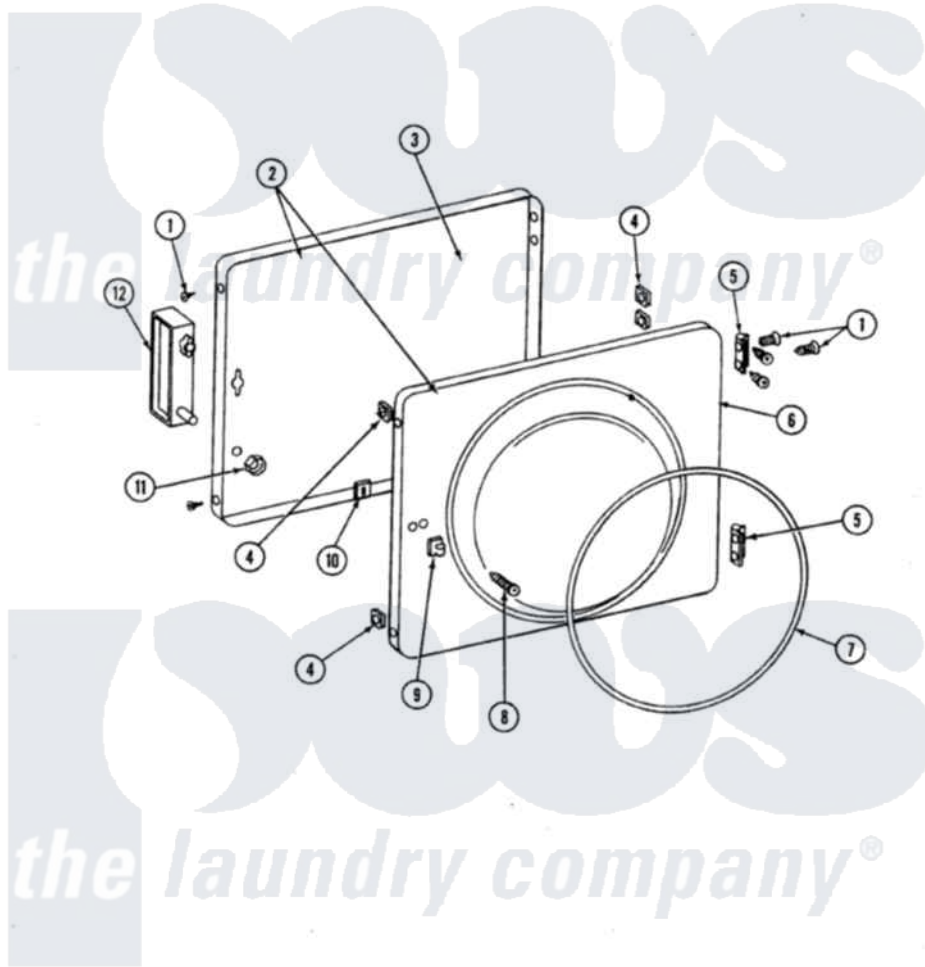

# Maytag SG1000 07 - DRYER DOOR ASSEMBLY

SECTION: DOOR ASSEMBLY  
 MODEL: SE-SG1000

P/N 56287R1

Issue Date: 5/91

6

Maytag [Residential Maytag SG1000 Stacked Washer and Dryer Parts](#) Parts Diagram 07 - DRYER DOOR ASSEMBLY  
 Click on the part number to view part

Item	Original Part Number	Replaced By	Status	Part Description
1	<a href="#">Y314062</a>			Screw, Door Hinge And Panel
2	306669		Not Available	DOOR, S1000
3	<a href="#">314475</a>			Panel, Outer Door
4	<a href="#">Y313910</a>			Clip, Door Liner To Outer Panel
5	Y304577	<a href="#">33001230</a>		Hinge, Door
6	306676		Not Available	INNER DOOR WITH KNOB
7	<a href="#">314077</a>			Door Seal
8	312960	<a href="#">489355</a>		Screw, 8 X 1/2
9	<a href="#">306436</a>			Door Latch Kit--W
10	<a href="#">Y313911</a>			Door Strike Retainer
11	<a href="#">214872</a>			Palnut, End Cap Note: Nut, Lamp Holder
12	314476		Not Available	HANDLE, DOOR