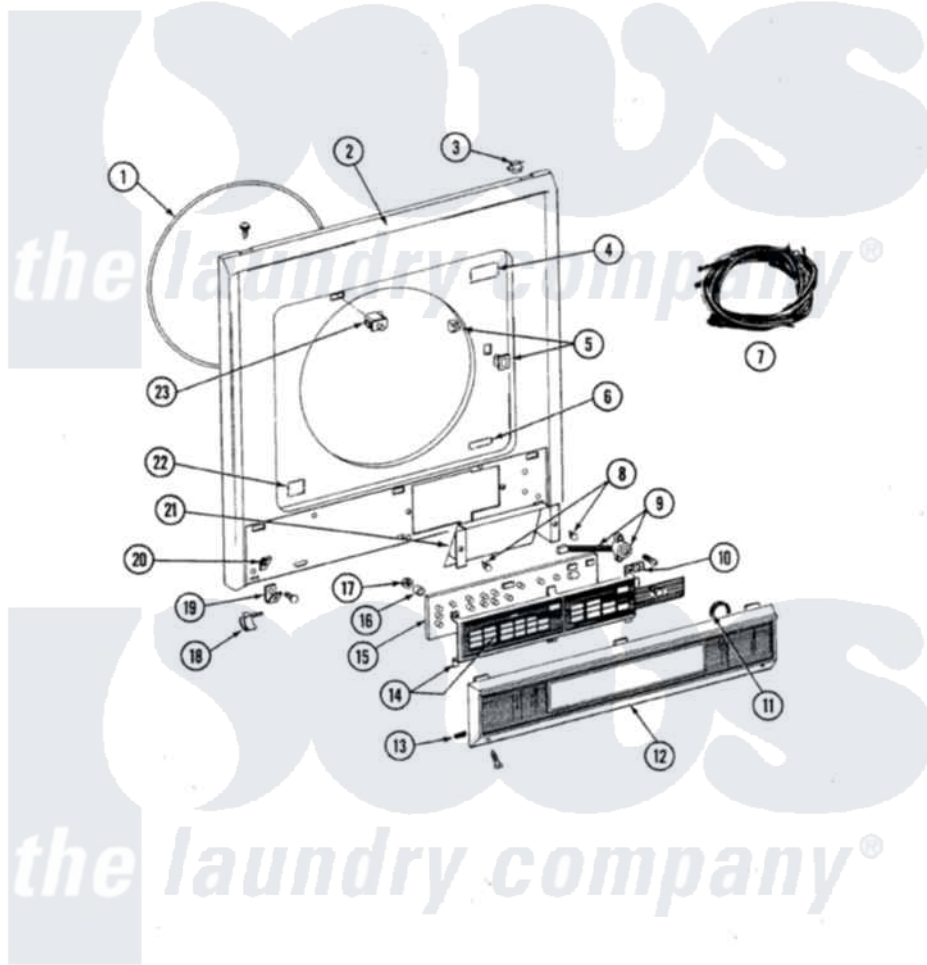

Maytag SG1000 08 - FRONT PANEL & CONTROL PANEL

SECTION: FRONT PANEL & CONTROL PANEL
 MODEL: SE-SG1000

P/N 56287R1

Issue Date: 5/91

4

Maytag Residential Maytag SG1000 Stacked Washer and Dryer Parts Parts Diagram 08 - FRONT PANEL & CONTROL PANEL

Click on the part number to view part

Item	Original Part Number	Replaced By	Status	Part Description
1	314286			Seal For Front Panel
2	212277			Screw, No.8 X 1/2 Inch
"	314474		Not Available	FRONT PANEL-WHITE
3	Y310376			Clip, Door Switch Harness
4	Y313927			INSTRUCTION LABEL
5	306436			Door Latch Kit-W
6	314609		Not Available	CAUTION LABEL
7	306071		Not Available	MICROPROCESSOR WIRE HARNESS
"	Y306083		Not Available	MAIN WIRE HARNESS - GAS
"	306717		Not Available	CNT. HARNESS MICROPROCESSOR
"	Y312953			Terminal, Edgeboard
"	910768	M0280301		Tie Electr
"	307133		Not Available	MAIN WIRE HARNESS - SG1000 (
8	314523			Clip

9	212949	22001866	Screw, Relay
"	306070	Not Available	SPEAKER
10	912086		Clip, Speed
11	314561	Not Available	AIR SEAL
12	210932		Screw, No.8 X 9/16 Ctsk Note: Screw, Inlet Duct
"	306388		Control Panel
13	314560	Not Available	SEAL, MOISTURE
14	211294	90767	Screw, 8A X 3/8 HeX Washer Head Tapping
"	306292		Touch Pad With Bracket
15	306069	33001048	Control Assembly
16	912075		Spacer, Circuit Board
17	912077		Locknut, Reader Harness
18	314482		Fastener, Spring
19	314481		Mounting Bracket
"	211294	90767	Screw, 8A X 3/8 HeX Washer Head Tapping
20	215075		Fastener, Control Panel To Console
21	314517		Shield For Microprocessor
22	314486	Not Available	LABEL
23	Y305753	W10169313	Switch-Dor