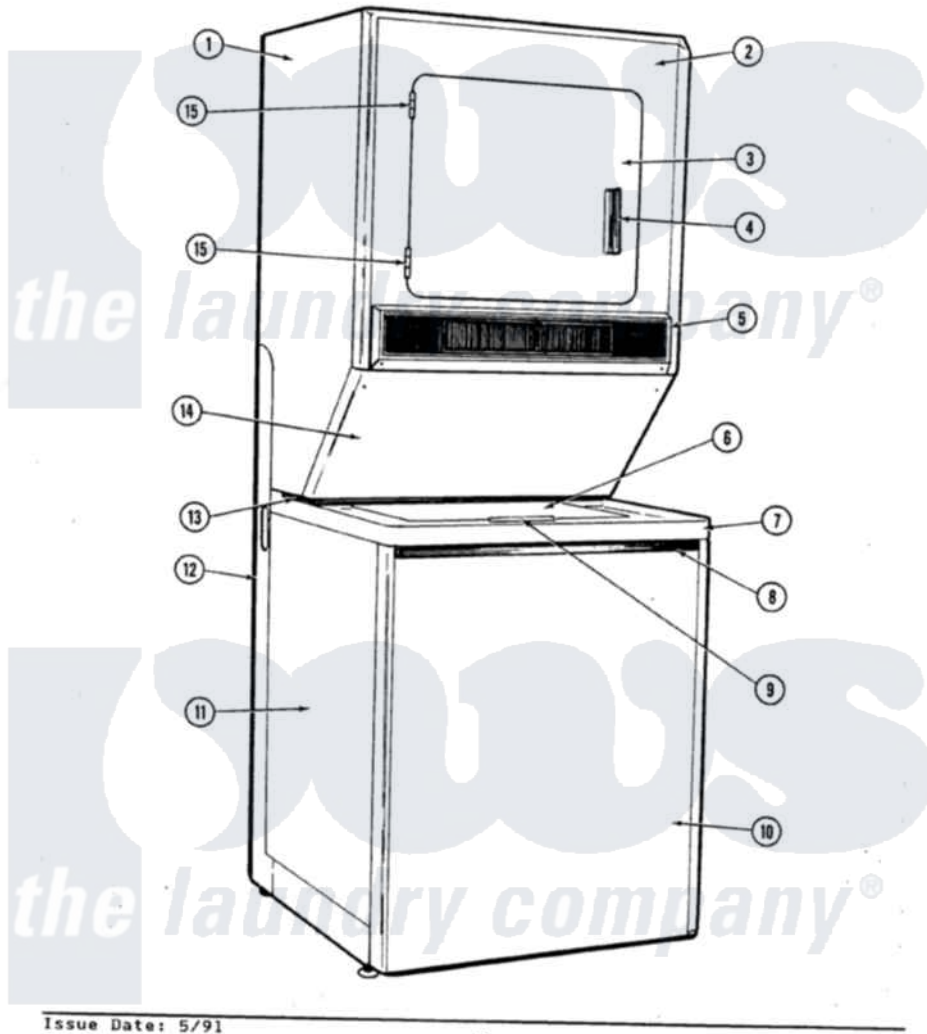

# Maytag SG1000 09 - FRONT VIEW

SECTION: FRONT VIEW  
MODEL: SE-SG1000

P/N 56287R1

Issue Date: 5/91

2

Maytag Residential Maytag SG1000 Stacked Washer and Dryer Parts Parts Diagram 09 - FRONT VIEW  
Click on the part number to view part

Item	Original Part Number	Replaced By	Status	Part Description
1	306641	<a href="#">308055</a>		Cabinet
2	314474		Not Available	FRONT PANEL-WHITE
3	<a href="#">314475</a>			Panel, Outer Door
4	314476		Not Available	HANDLE, DOOR
5	<a href="#">306388</a>			Control Panel
"	<a href="#">210932</a>			Screw, No.8 X 9/16 Ctsk Note: Screw, Inlet Duct
6	215251		Not Available	LID-WHITE
7	206599		Not Available	TOP COVER-WHITE
"	206636		Not Available	TOP COVER-WHITE
8	215266		Not Available	TRIM, FRONT PANEL
9	<a href="#">206667</a>			Handle With Nuts
10	<a href="#">207205</a>			Panel, Front
"	206550	<a href="#">35-3843</a>		Timer
11	206411		Not Available	CABINET-WHITE
"	207207		Not Available	CABINET WHT
12	<a href="#">Y306110</a>			Stand, Dryer