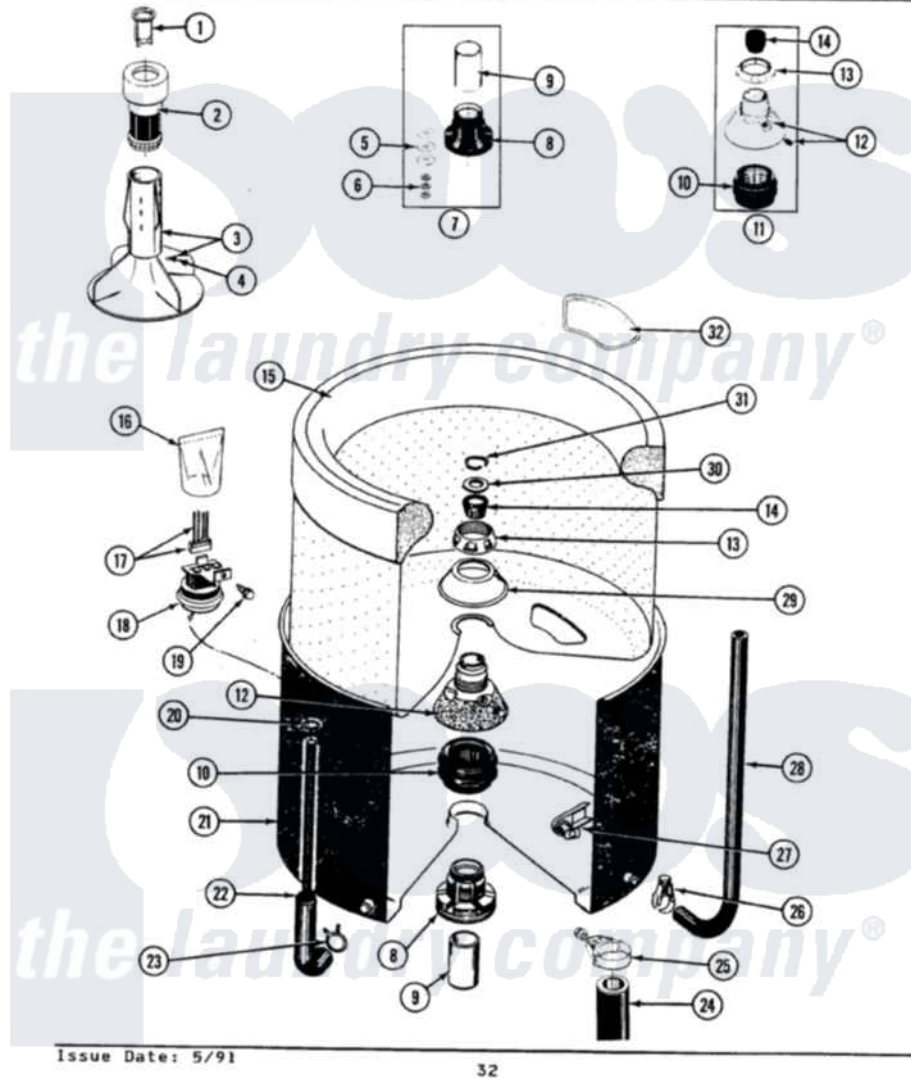

Maytag SG1000 12 - INNER/TUB,AGITATOR & WTR LEVEL SWTH

SECTION: INNER TUB, OUTER TUB, AGITATOR & WATER LEVEL SWITCH
 MODEL: SE-SG1000

P/N 56287R1

Maytag Residential Maytag SG1000 Stacked Washer and Dryer Parts Diagram 12 - INNER/OUTER TUB,AGITATOR & WTR LEVEL SWTH
 Click on the part number to view part

Item	Original Part Number	Replaced By	Status	Part Description
1	215733			Dispensing Cup
"	212815		Not Available	DISPENSER CUP
2	206823	Y207427		Lint Filter Shallow
"	203320		Not Available	LINT FILTER - DISPENSER
3	205054		Not Available	AGITATOR
"	206843	207538		Agitator W/Lock Screw
4	206478		Not Available	SCREW & WASHER FOR AGITATOR
5	211100			Washer, Outer Tub
6	Y054867			Washer, Lock
7	204013	6-2040130		Tub Bearin
8	200824	6-2040130		Tub Bearin
9	211130			Bearing Liner, Tub Bearing
10	201537	6-2095720		Mounting S
11	204012	6-2095720		Mounting S
12	202521	6-2095720		Mounting S

13	211047	6-2110472	Nut- Clamp
14	Y0A4298	6-0A57420	Seal- Agitator
15	207830	Not Available	INNER TUB W/PLUG
16	215081		Poly Bag
17	206422		Wire Harness-DC
"	206849		D.C. Wire Harness
18	206418		Water Level Switch-Digital
19	Y313559		Screw
20	410296	596669	Clamp, Manifold
21	206405		Outer Tub
22	215258	22001616	Tube, Air
23	211641		Clamp, 1-1/16"
24	213045		Hose, Outer Tub Part Not Used
25	200900	616099	Clamp
26	205161	489503	Clamp
27	214434		Spout, Deflector
28	214495		Tube, Inlet To Tub
29	211210		Washer, Clamping Nut
30	Y015666		Washer, Retaining -
31	Y015667		Retaining Ring
32	215980		Plug, Filter Hole