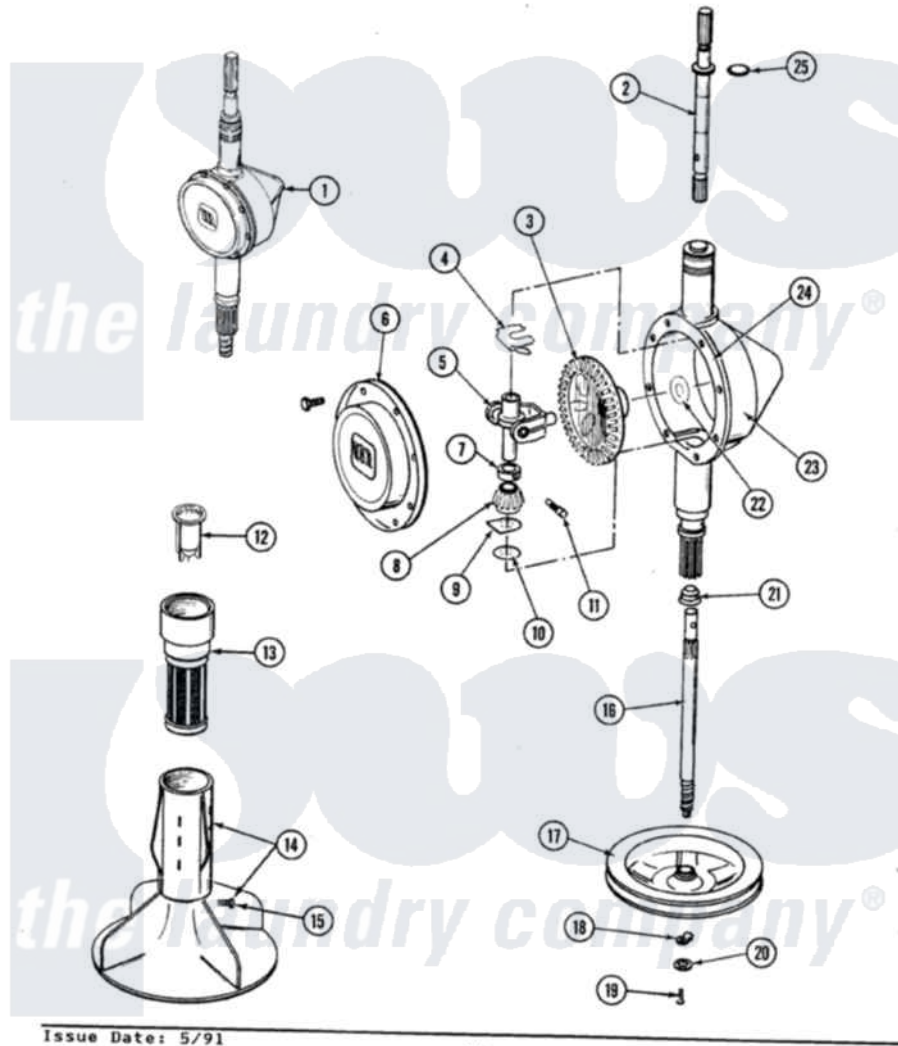

Maytag SG1000 17 - TRANSMISSION-ORBITAL

SECTION: TRANSMISSION-ORBITAL
 MODEL: SE-SG1000

P/N 56287R1

Issue Date: 5/91

36

Maytag Residential Maytag SG1000 Stacked Washer and Dryer Parts Parts Diagram 17 - TRANSMISSION-ORBITAL
 Click on the part number to view part

Item	Original Part Number	Replaced By	Status	Part Description
1	206707	6-2097750		Trans Dee
2	207153	6-2097820		Kit- Shaft
3	206713	6-2067130		Gear- Beve
4	215581			Spring, Agitator Shaft
5	206685	6-2066850		Yoke
6	206628			Cover, Transmission
"	215417		Not Available	SCREW, TRANSMISSION COVER
7	215415		Not Available	COLLAR, LOWER
8	215401	W10221114		Pinion
9	215395			Plate, Clutch
10	211483	6-2114830		Washer- SP
11	Y206629			Pin, Collar
12	215533	215733		Dispensing Cup
13	206823	Y207427		Lint Filter Shallow
14	206843	207538		Agitator W/Lock Screw
				SCREW & WASHER FOR

15	206478	Not Available	SCREW & WASHER FOR AGITATOR
16	215410	12001450	Ctr Shaft W/Collar Andkeeper-Dp
17	211059	6-2301530	Pulley
18	211089		Lug, Stop Pulley
19	211375	681582	Screw
20	211090	22003555	Washer, Stop Lug
21	206602	207843	Lip Seal Repair Kit
22	215394		Washer, Bevel Gear
23	206624	6-2097750	Trans Dee
24	Y058700	675652	Adhesive
25	210690		Seal, Rubber