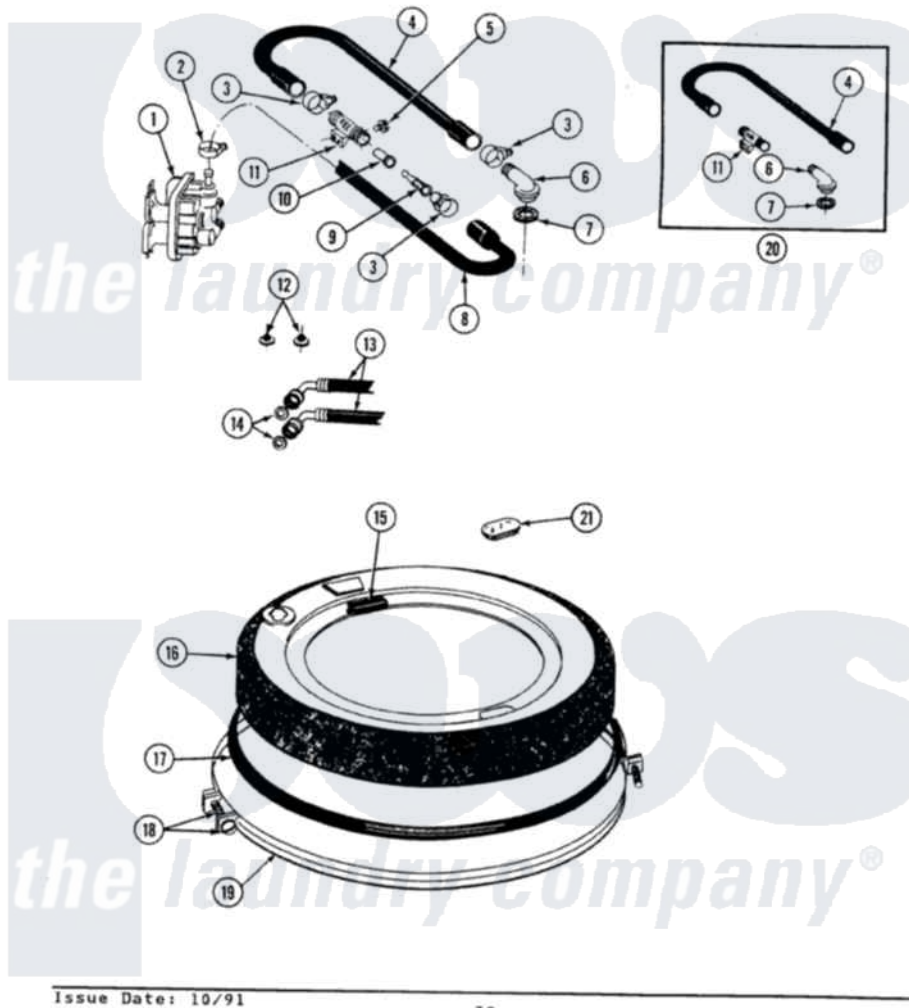

Maytag SG1000 18 - TUB COVER, WATER VALVE & WATER INJ. ASSY

SECTION: TUB COVER, WATER VALVE & WATER INJECTOR ASSEMBLY
 MODEL: SE-SG1000

P/N 56287R2

Issue Date: 10/91

30

Maytag Residential Maytag SG1000 Stacked Washer and Dryer Parts Parts Diagram 18 - TUB COVER, WATER VALVE & WATER INJ. ASSY

[Click on the part number to view part](#)

Item	Original Part Number	Replaced By	Status	Part Description
1	206413			Water Valve-DC
2	201575			Clamp, Hose
3	202515	596669		Clamp, Manifold
4	Y215234			Hose, Injector Fill
5	Y310632	1163839		Screw
6	215235			Tube, Injector
7	215233			Seal For Injector Tube
8	213013			Hose, Injector
9	213015			Nozzle, Injector
10	213016	216201		Nozzle
11	213057	22213057		Sleeve- In
12	200961	12001413		Strainer And Washer Kit
13	200672	76314		Hose, Inlet 6 Ft. Hose With Elbow
14	Y013783			Washer, Inlet Hose
15	215232			Bumper, Unbalance

16	206406	Not Available	TUB COVER ASSEMBLY
17	211232		Seal, Tub Cover
18	205529		Nut And Bolt Kit For Tub Clam
19	200846		Clamp - Tub Cover
20	206531	W10276607	Hose
21	211723	Not Available	WINDOW FOR TUB