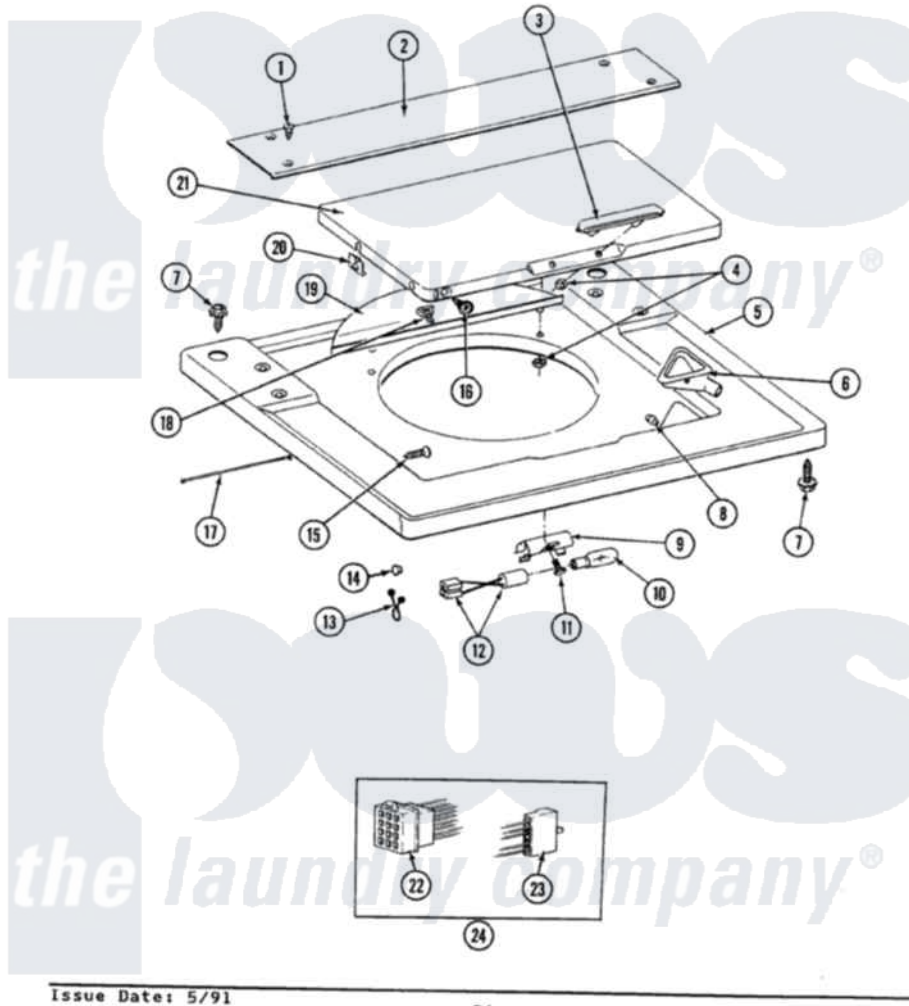

Maytag SG1000 20 - WASHER TOP COVER ASSEMBLY

SECTION: TOP COVER ASSEMBLY
 MODEL: SE-SG1000

P/N 56287R1

Issue Date: 5/91

24

Maytag Residential Maytag SG1000 Stacked Washer and Dryer Parts Parts Diagram 20 - WASHER TOP COVER ASSEMBLY

[Click on the part number to view part](#)

Item	Original Part Number	Replaced By	Status	Part Description
1	314664	212277		Screw, No.8 X 1/2 Inch
2	215245		Not Available	BRIDGE FOR TOP COVER NA
3	206667			Handle With Nuts
"	215551			Palnut
"	215550			Stud For Lid Handle
4	215249			Palnut-Retainer
5	206599		Not Available	TOP COVER-WHITE
"	206636		Not Available	TOP COVER-WHITE
6	215579	215580		Cup, Bleach
"	215374		Not Available	GASKET FOR BLEACH CUP
7	214354			Screw, Top Cover To Cabnt.
8	215247		Not Available	BUMPER FOR LID
9	211003		Not Available	BRACKET
10	210310	31001575		Bulb, Cylinder Light
11	211067	211110		Screw, HeX Head No.8 X 3/8

			Inch
12	206408		Socket And Seal Assembly
"	211001	Not Available	SEAL FOR LAMP SOCKET
13	215272	Not Available	WIRE TIE
14	912006	Not Available	WASHER
15	053759	25-7614	Screw
"	211500		Washer, Bracket To Top Cover
16	212087	25-7809	Screw, No.6-20 1/2 Flthd Torx
"	211500		Washer, Bracket To Top Cover
17	215274	Not Available	TOP COVER RESTRAINT
18	215254	Not Available	LATCH HOOK
19	215246	Not Available	SPLASH SHIELD
20	215253		Key Hole Glide
21	215251	Not Available	LID-WHITE
"	215251L		Lid-Almond---NA
22	215539		Pin Housing
"	213087	Not Available	HOUSING, MALE
23	206420	Not Available	EDGE CONNECTOR ASSEMBLY
24	912083	Not Available	RECEPTACLE
"	Y312953		Terminal, Edgeboard
"	912016	Not Available	RECEPTACLE
"	912080	Not Available	ART NOT USED
"	206422		Wire Harness-DC
"	Y312658		Receptacle, Sensor Ground Wire
"	213076	Not Available	PIN FOR PLUG
"	206849		D.C. Wire Harness