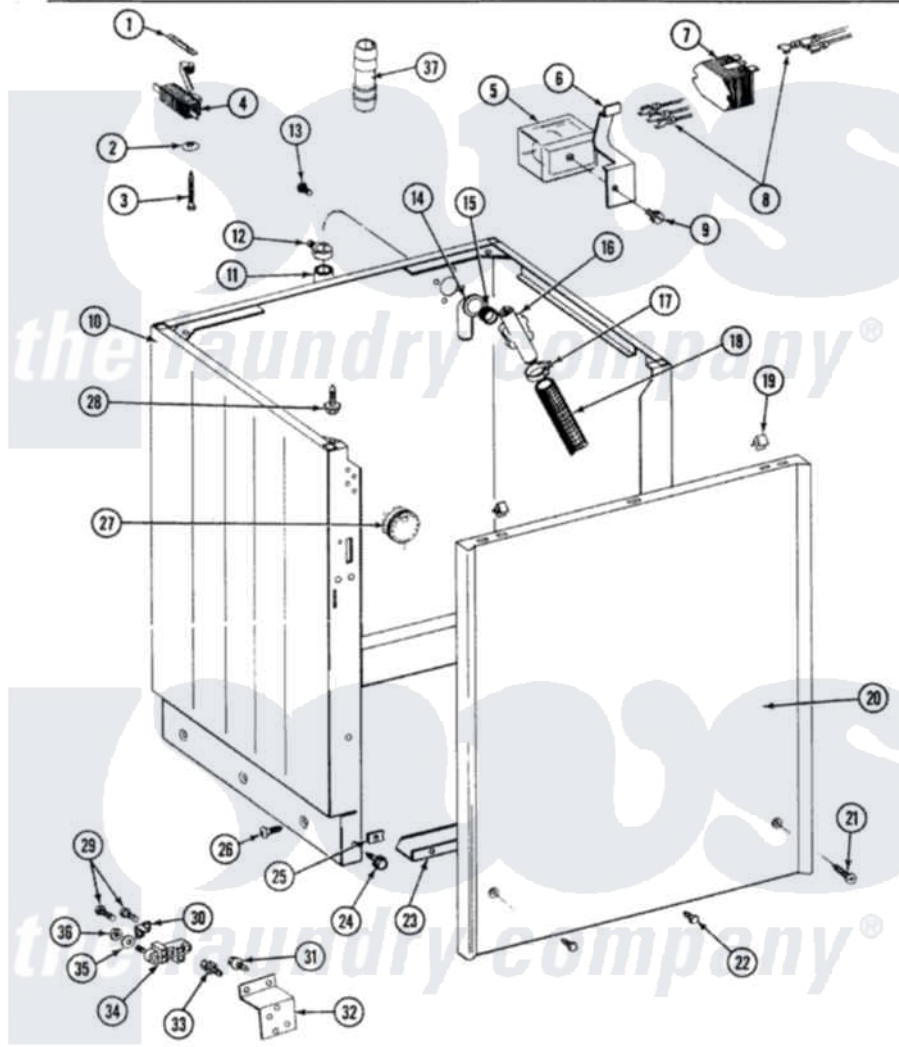

Maytag SG7800 03 - CABINET & FRONT PANEL

SECTION: CABINET & FRONT PANEL
 MODEL: SE7800 SG7800

Issue Date: 12/90

24

Maytag [Residential Maytag SG7800 Stacked Washer and Dryer Parts](#) Parts Diagram 03 - CABINET & FRONT PANEL
 Click on the part number to view part

Item	Original Part Number	Replaced By	Status	Part Description
1	210866			Nut, Twin Speed
2	211500			Washer, Bracket To Top Cover
3	213501			Screw, No.6-20 X 1-1/8 Inch
4	202476			Unbalance Switch
5	207797			Relay
6	215273			Clip, Spring Relay
7	207834	8566493		Power Relay
8	207784		Not Available	WIRE HARNESS
9	212949	22001866		Screw, Relay
10	207207		Not Available	CABINET WHT
11	Y059149			(7/8" I.D. CARTON OF 50 FT.)
"	215279	22003410		Hose, Drain
"	216017			Hose, Drain
12	200908	285655		Clamp, Hose
"	200461	285655		Clamp, Hose
13	Y014874			Screw, Idler Arm And Sleeve

14	214764	208847	Elbow
"	Y216016	W10116738	Elbow
15	214765		Gasket, Siphon Break
16	214765		Gasket, Siphon Break
17	202574	3367052	Clamp, Hose
18	215365	22001448	Hose, Pump
19	215711		Fastener, Spring
20	207205		Panel, Front
21	213123	22001496	Front Panel Fastener And Screw
22	211294	90767	Screw, 8A X 3/8 HeX Washer Head Tapping
23	213846		Guard, Belt
24	213122	27001200	Screw
25	213280	204439	Screw And Fstner Assembly
26	213007		Xfor Cabinet See Cabinet, Back
27	207787	12002304	Switch-WL
28	214354		Screw, Top Cover To Cabnt.
37	Y216015		Coupling, Hose