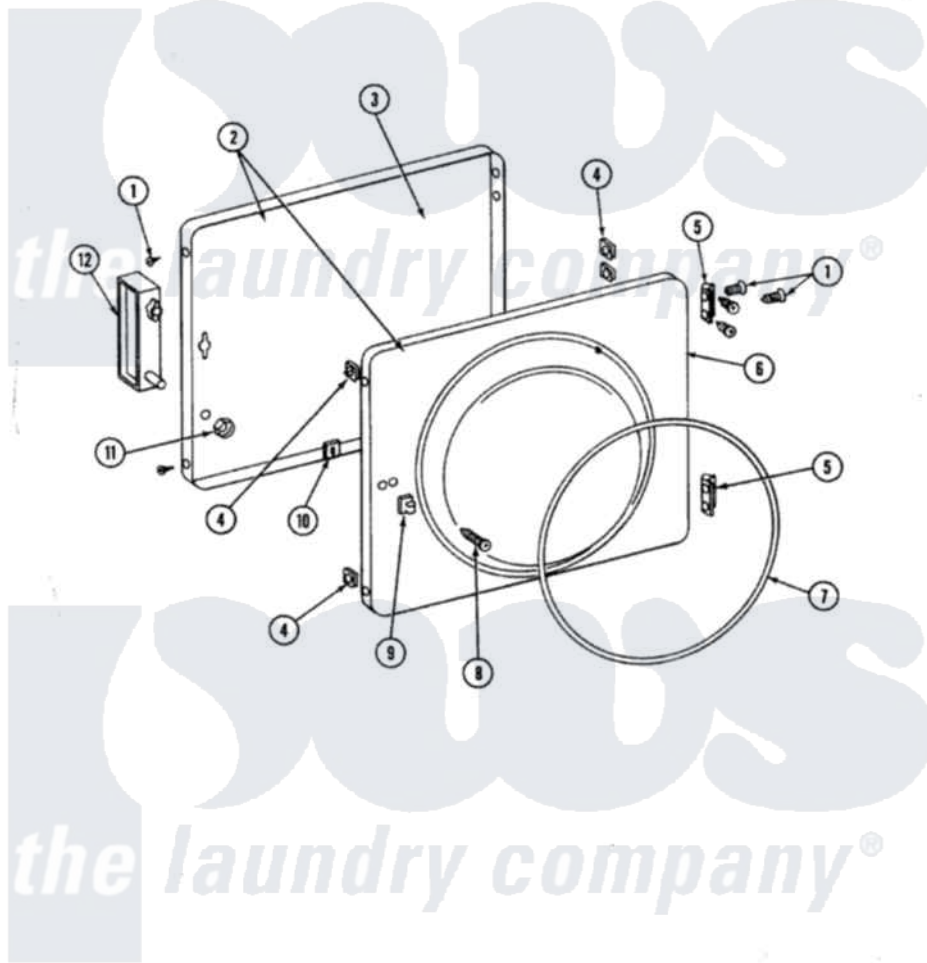

Maytag SG7800 07 - DOOR ASSEMBLY

SECTION: DOOR ASSEMBLY
 MODEL: SE7800 SG7800

Issue Date: 12/90

10

Maytag Residential Maytag SG7800 Stacked Washer and Dryer Parts Diagram 07 - DOOR ASSEMBLY
 Click on the part number to view part

Item	Original Part Number	Replaced By	Status	Part Description
1	Y314062			Screw, Door Hinge And Panel
2	306669		Not Available	DOOR, S1000
3	314475			Panel, Outer Door
4	Y313910			Clip, Door Liner To Outer Panel
5	Y304577	33001230		Hinge, Door
6	Y306667	33001002		Door, Inner
7	314077			Door Seal
8	312960	489355		Screw, 8 X 1/2
9	306436			Door Latch Kit--W
10	Y313911			Door Strike Retainer
11	214872			Palnut, End Cap Note: Nut, Lamp Holder
12	314476		Not Available	HANDLE, DOOR