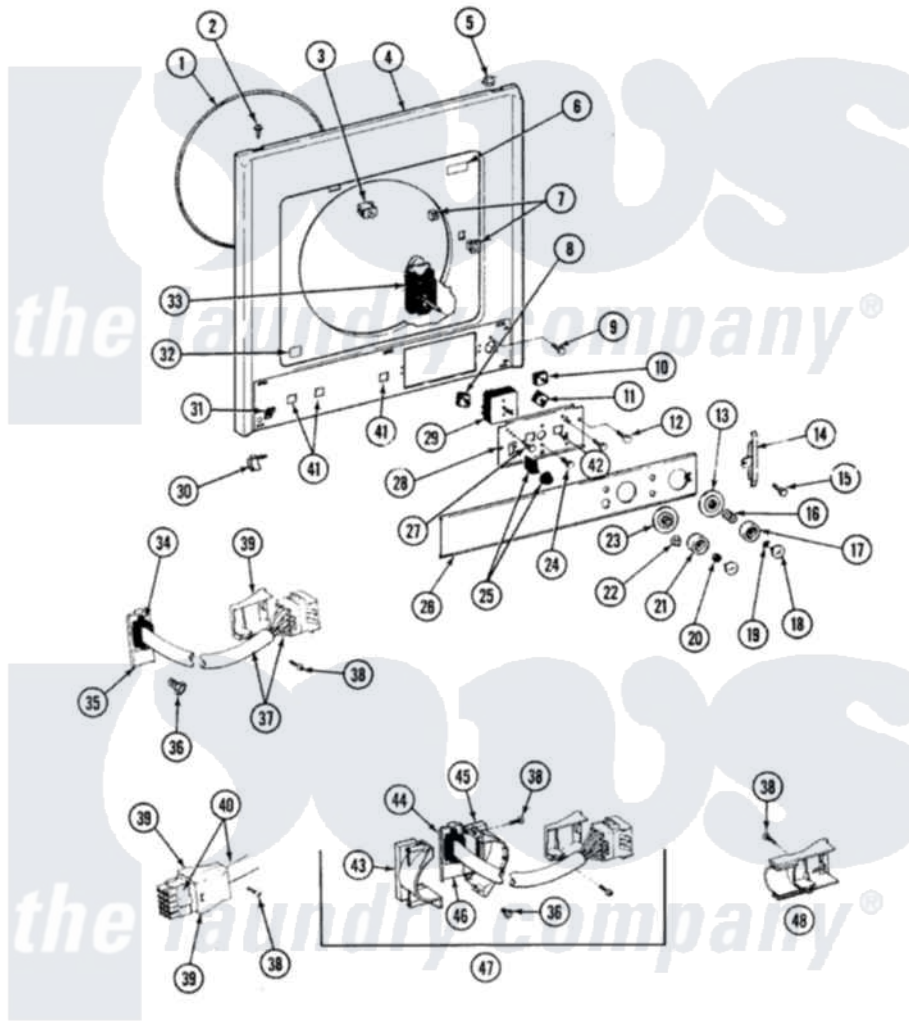

Maytag SG7800 08 - FRONT PANEL & CONTROL PANEL

SECTION: FRONT PANEL & CONTROL PANEL
 MODEL: SE7800 S67800

P/N 16000133R1

Issue Date: 10/91

4

Maytag Residential Maytag SG7800 Stacked Washer and Dryer Parts Parts Diagram 08 - FRONT PANEL & CONTROL PANEL

Click on the part number to view part

Item	Original Part Number	Replaced By	Status	Part Description
1	314286			Seal For Front Panel
2	212277			Screw, No.8 X 1/2 Inch
3	Y305753	W10169313		Switch-Dor
4	315261		Not Available	FRONT PANEL (WHITE)
5	Y310376			Clip, Door Switch Harness
6	Y313927			INSTRUCTION LABEL
7	306436			Door Latch Kit-W
8	308017			Switch, Dryer Temperature
9	213966	3400014		Screw
10	207782			Switch, Water Temperature
11	207800			Switch, Water Level
12	211294	90767		Screw, 8A X 3/8 HeX Washer Head Tapping
13	207794		Not Available	TIMER DIAL - WASHER
14	315267		Not Available	END CAP,CONTROL PANEL (BLK)

15	211000		SCREW, BRAKE DRUM (HEX HEAD)
16	211065		Spring, Index Wheel
17	215828		Knob, Timer
18	215821	Not Available	CAP, KNOB
19	211605		Bezel, Timer Dial
20	312273		Nut, Control Knob
21	315041		Knob, Timer
22	308035	Not Available	KNOB, ROTARY
23	308032		Timer Dial
24	215952		Screw
25	Y308025		Switch, Push To Start
26	308038	Not Available	CONTROL PANEL
27	215952		Screw
28	315237		Bracket For Switch And Timer
29	Y308022		Timer
30	314482		Fastener, Spring
31	314748	488660	Nut, Speed
32	314486	Not Available	LABEL
33	207783		Timer
34	215948	Not Available	GROMMET
35	315260	Not Available	BRACKET FOR GROMMET
36	211168	W10139210	Screw, 8-18 X 5/16
37	207791	Not Available	WIRE HARNESS
"	308019	Not Available	WIRE HARNESS
38	215953	Not Available	SCREW
39	215960	Not Available	STRAIN RELIEF
40	207784	Not Available	WIRE HARNESS
41	315286		Bumper Large
42	315287		Bumper Small
44	216002	Not Available	GROMMET
46	216008	Not Available	BRACKET GROMMET