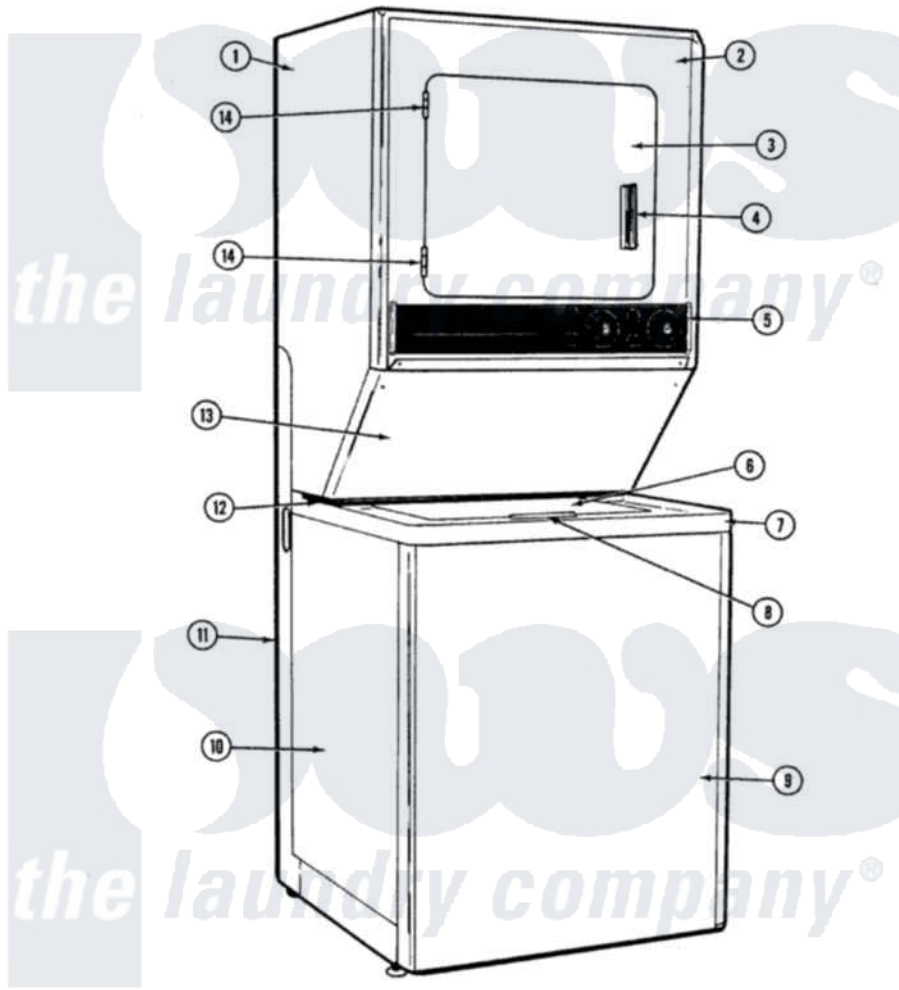

Maytag SG7800 09 - FRONT VIEW

SECTION: FRONT VIEW
 MODEL: SE7800 S67800

Issue Date: 12/90

2

Maytag [Residential Maytag SG7800 Stacked Washer and Dryer Parts](#) Parts Diagram 09 - FRONT VIEW
 Click on the part number to view part

Item	Original Part Number	Replaced By	Status	Part Description
1	308055			Cabinet
2	315261		Not Available	FRONT PANEL (WHITE)
3	314475			Panel, Outer Door
4	314476		Not Available	HANDLE, DOOR
5	308038		Not Available	CONTROL PANEL
6	215251		Not Available	LID-WHITE
7	207579		Not Available	TOP COVER (WHITE)
8	206667			Handle With Nuts
9	207205			Panel, Front
10	207207		Not Available	CABINET WHT
11	Y306110			Stand, Dryer
12	215245		Not Available	BRIDGE FOR TOP COVER NA
13	306072		Not Available	ACCESS PANEL-WHITE
14	Y304577	33001230		Hinge, Door