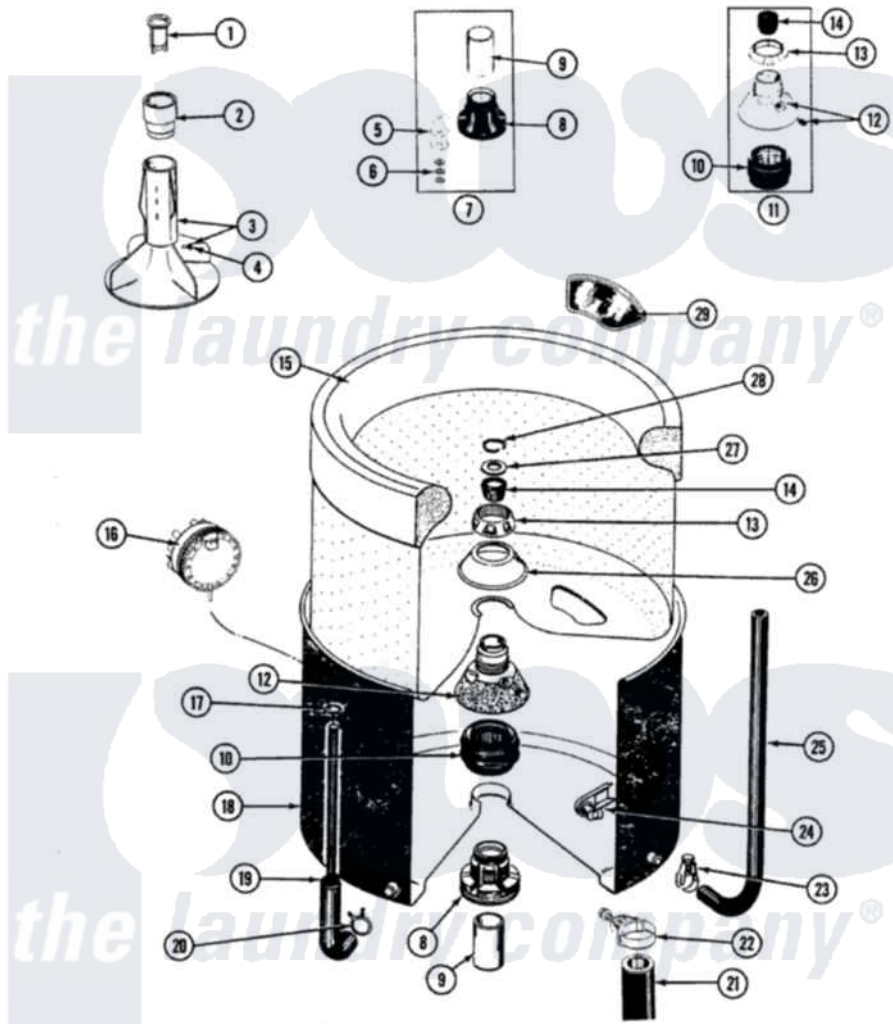

# Maytag SG7800 11 - INNER/OUTER TUB,AGITATOR & WTR LEVEL SWTH

SECTION: INNER TUB, OUTER TUB, AGITATOR & WATER LEVEL SWITCH  
 MODEL: SE7800 SG7800

Issue Date: 12/90

30

Maytag Residential Maytag SG7800 Stacked Washer and Dryer Parts Parts Diagram 11 - INNER/OUTER TUB,AGITATOR & WTR LEVEL SWTH  
 Click on the part number to view part

Item	Original Part Number	Replaced By	Status	Part Description
1	<a href="#">215733</a>			Dispensing Cup
2	<a href="#">215721</a>			Dispensing Cap
3	<a href="#">207538</a>			Agitator W/Lock Screw
4	206478		Not Available	SCREW & WASHER FOR AGITATOR
5	<a href="#">211100</a>			Washer, Outer Tub
6	<a href="#">Y054867</a>			Washer, Lock
7	204013	<a href="#">6-2040130</a>		Tub Bearin
8	200824	<a href="#">6-2040130</a>		Tub Bearin
9	<a href="#">211130</a>			Bearing Liner, Tub Bearing
10	201537	<a href="#">6-2095720</a>		Mounting S
11	204012	<a href="#">6-2095720</a>		Mounting S
12	202521	<a href="#">6-2095720</a>		Mounting S
13	211047	<a href="#">6-2110472</a>		Nut- Clamp
14	Y0A4298	<a href="#">6-0A57420</a>		Seal- Agitator
15	207830		Not Available	INNER TUB W/PLUG

16	207787	<a href="#">12002304</a>	Switch-WL
17	410296	<a href="#">596669</a>	Clamp, Manifold
18	<a href="#">206405</a>		Outer Tub
19	215258	<a href="#">22001616</a>	Tube, Air
20	<a href="#">211641</a>		Clamp, 1-1/16"
21	<a href="#">213045</a>		Hose, Outer Tub Part Not Used
22	200900	<a href="#">616099</a>	Clamp
23	205161	<a href="#">489503</a>	Clamp
24	<a href="#">214434</a>		Spout, Deflector
25	<a href="#">214495</a>		Tube, Inlet To Tub
26	<a href="#">211210</a>		Washer, Clamping Nut
27	<a href="#">Y015666</a>		Washer, Retaining -
28	<a href="#">Y015667</a>		Retaining Ring
29	<a href="#">207219</a>		Filter, Self-Cleaning