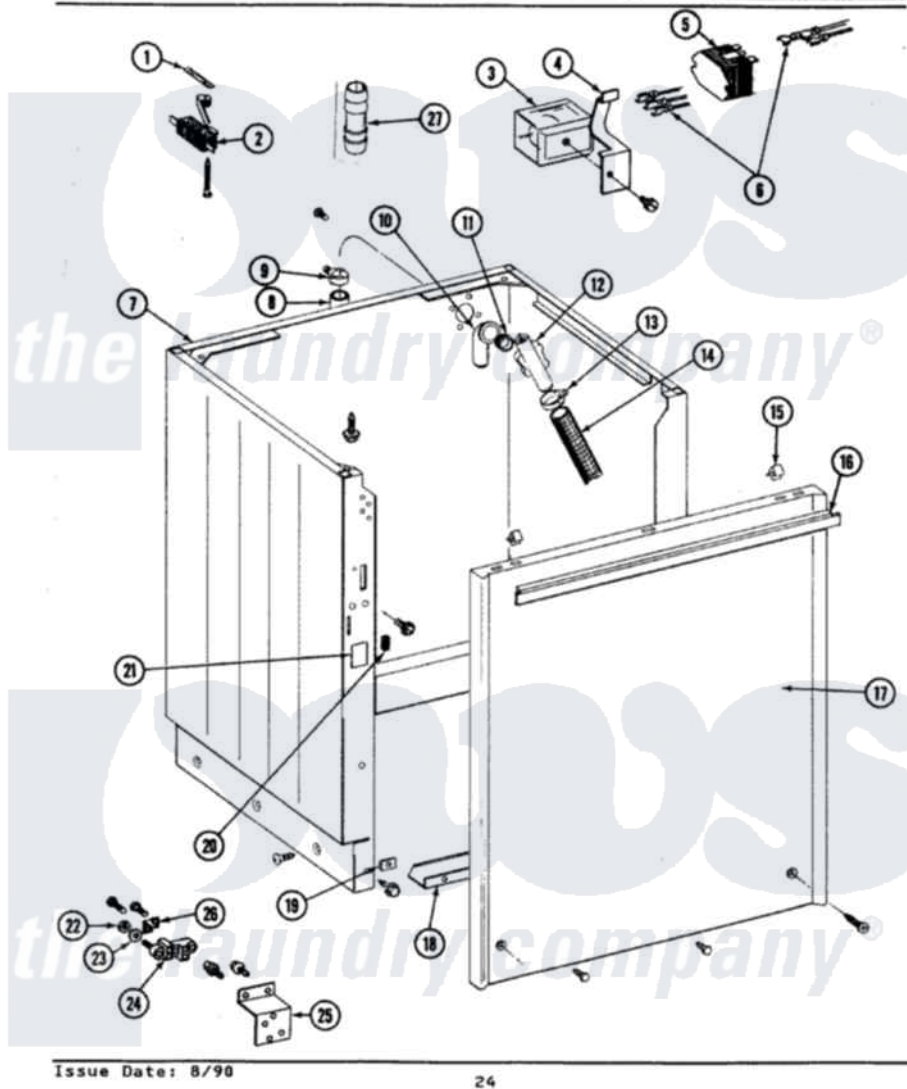

Maytag SG9900 03 - CABINET & FRONT PANEL

SECTION: CABINET & FRONT PANEL
 MODEL: SE-SG9900

Maytag [Residential Maytag SG9900 Stacked Washer and Dryer Parts](#) Parts Diagram 03 - CABINET & FRONT PANEL
 Click on the part number to view part

Item	Original Part Number	Replaced By	Status	Part Description
1	210866			Nut, Twin Speed
2	202476			Unbalance Switch
"	213501			Screw, No.6-20 X 1-1/8 Inch
3	206421			Relay, Motor Reversing
4	212949	22001866		Screw, Relay
5	901961	W10133335		Relay, Motor
6	206423			Lower Wire Harness-AC
7	213122	27001200		Screw
"	207207		Not Available	CABINET WHT
"	213007			Xfor Cabinet See Cabinet, Back
8	216017			Hose, Drain
"	Y059149			(7/8" I.D. CARTON OF 50 FT.)
"	215279	22003410		Hose, Drain
9	200461	285655		Clamp, Hose
"	200908	285655		Clamp, Hose

10	214764	208847	Elbow
"	Y216016	W10116738	Elbow
11	214765		Gasket, Siphon Break
12	Y014874		Screw, Idler Arm And Sleeve
"	206638		Siphon Break
13	202574	3367052	Clamp, Hose
14	215365	22001448	Hose, Pump
15	215711		Fastener, Spring
16	215266	Not Available	TRIM, FRONT PANEL
17	207205		Panel, Front
"	213123	22001496	Front Panel Fastener And Screw
"	207205L	22002651	Panel, Front
18	211294	90767	Screw, 8A X 3/8 HeX Washer Head Tapping
"	213846		Guard, Belt
19	213280	204439	Screw And Fstner Assembly
20	214376	22002331	Spacer, Front Panel
21	314609	Not Available	CAUTION LABEL
22	311484	112432	Nut
23	Y311270		Washer, Terminal Block
24	400008		Block, Terminal
25	Y312904		Bracket, Terminal Block
26	Y312184		Strap, Grounding
27	Y216015		Coupling, Hose