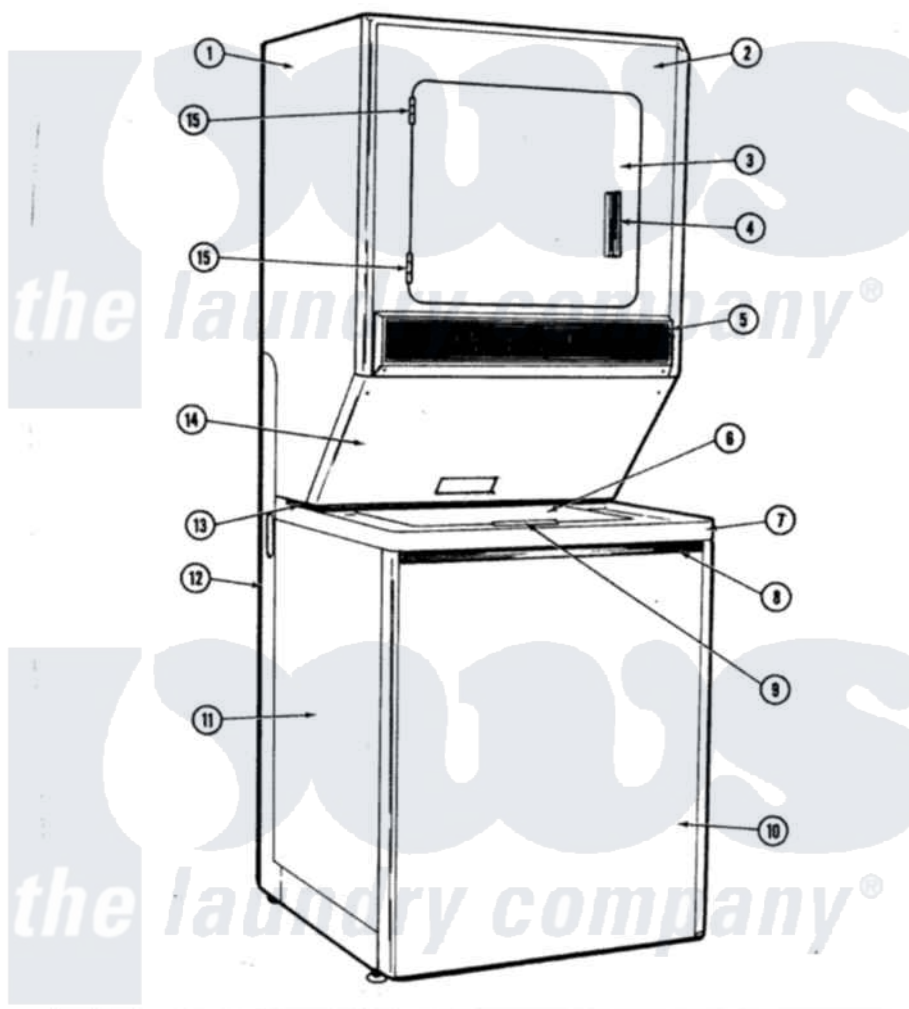

Maytag SG9900 08 - FRONT VIEW

SECTION: FRONT VIEW

MODEL: SE-S69900

Issue Date: 8/90

2

Maytag [Residential Maytag SG9900 Stacked Washer and Dryer Parts](#) Parts Diagram 08 - FRONT VIEW

[Click on the part number to view part](#)

Item	Original Part Number	Replaced By	Status	Part Description
1	308055			Cabinet
2	314474		Not Available	FRONT PANEL-WHITE
3	314475			Panel, Outer Door
4	314476		Not Available	HANDLE, DOOR
5	307851		Not Available	CONTROL PANEL
"	210932			Screw, No.8 X 9/16 Ctsk Note: Screw, Inlet Duct
6	215251		Not Available	LID-WHITE
7	207579		Not Available	TOP COVER (WHITE)
8	215266		Not Available	TRIM, FRONT PANEL
9	206667			Handle With Nuts
10	207205			Panel, Front
11	207207		Not Available	CABINET WHT
12	Y306110			Stand, Dryer
13	215245		Not Available	BRIDGE FOR TOP COVER NA
14	307844		Not Available	ACCESS PANEL (WHT)