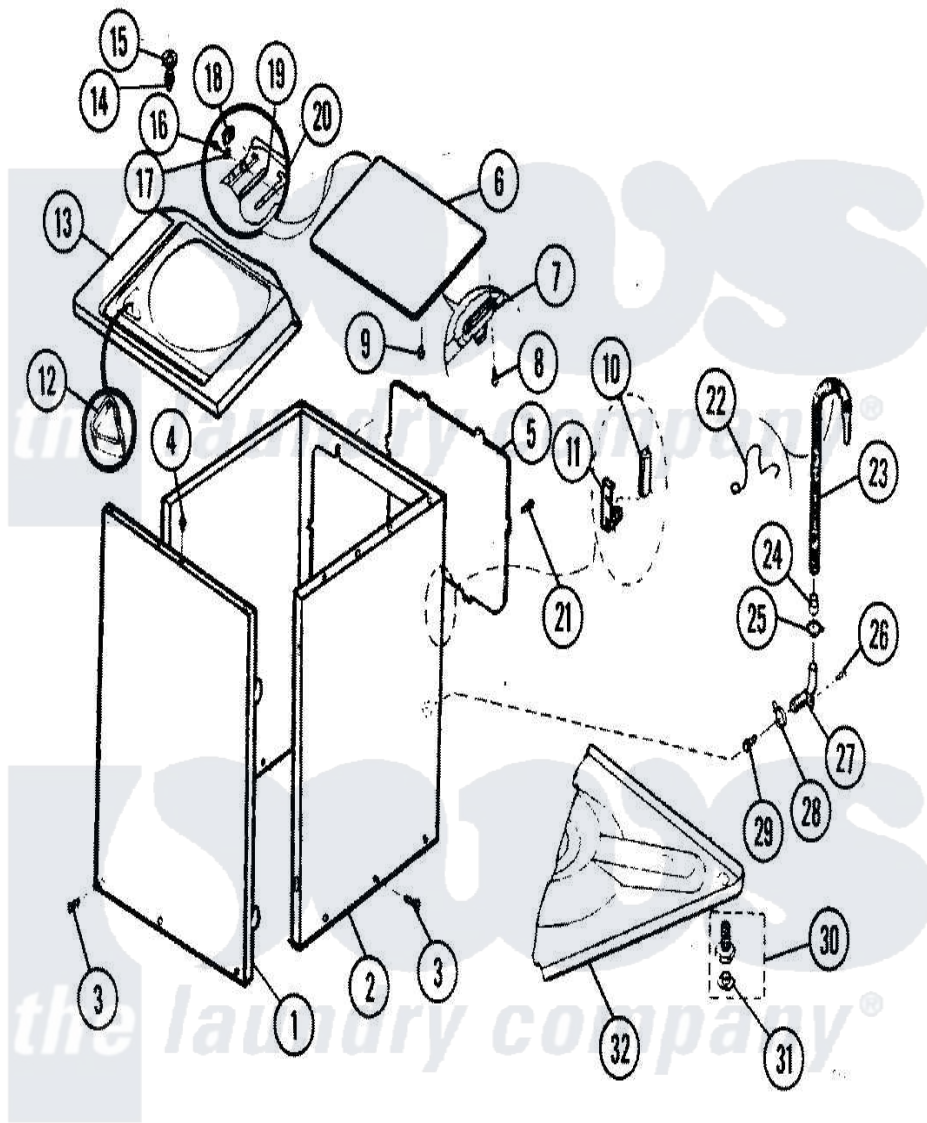

Maytag SL10AN-A01 02 - CABINET-WASHER

Maytag [Residential Maytag SL10AN-A01 Stacked Washer and Dryer Parts](#) Parts Diagram 02 - CABINET-WASHER
 Click on the part number to view part

Item	Original Part Number	Replaced By	Status	Part Description
1	01500001		Not Available	PANEL, FRONT WHT
"	01500002		Not Available	PANEL, FRONT ALM
2	01500003		Not Available	CABINET WHT
"	01500004		Not Available	CABINET ALM
3	Y02500135	7101P126-60		Screw, Frame
4	W10124350		Not Available	NOT REQUIRED PART OR SEE NOTE
5	01500005		Not Available	PANEL, REAR
6	01500178		Not Available	SPRING, ASSIST
"	01500006		Not Available	LID WHT
"	01500007		Not Available	LID ALM
7	Y01500008		Not Available	STRIKE LID
8	01500009	405004-35		Screw
9	01500010		Not Available	BUMPER
10	01500011	482156		Capacitor
11	01500012		Not Available	BRACKET CAPACITOR
12	01500013		Not Available	DISPENSER BLEACH

13	01500014		Not Available	PANEL, TOP WHT
"	01500015		Not Available	PANEL, TOP ALM
14	01500016		Not Available	PIN, HINGE
15	01500017		Not Available	HINGE, PIN
16	Y01500018	74004005		Screw, 6-32 X 5/16"
17	01500019		Not Available	WASHER
18	01500020		Not Available	GROMMET-HINGE
19	01500021		Not Available	GASKET, HINGE
20	01500022		Not Available	HINGE-BAR LH
21	01500024		Not Available	SCREW
22	01500025		Not Available	RETAINER HOSE
23	01500161		Not Available	HOSE - DRAIN
24	01500027		Not Available	BUSHING
25	01500029		Not Available	TIE-CABLE
"	Y01500145	22001376		Hose, Clamp
26	01500030		Not Available	SCREW
27	01500031		Not Available	COUPLER
28	Y01500145	22001376		Hose, Clamp
29	01500033			Check Valve
30	01500034		Not Available	LEVELING LEG
31	01500035		Not Available	PAD, LEGS
32	01500036		Not Available	BASE