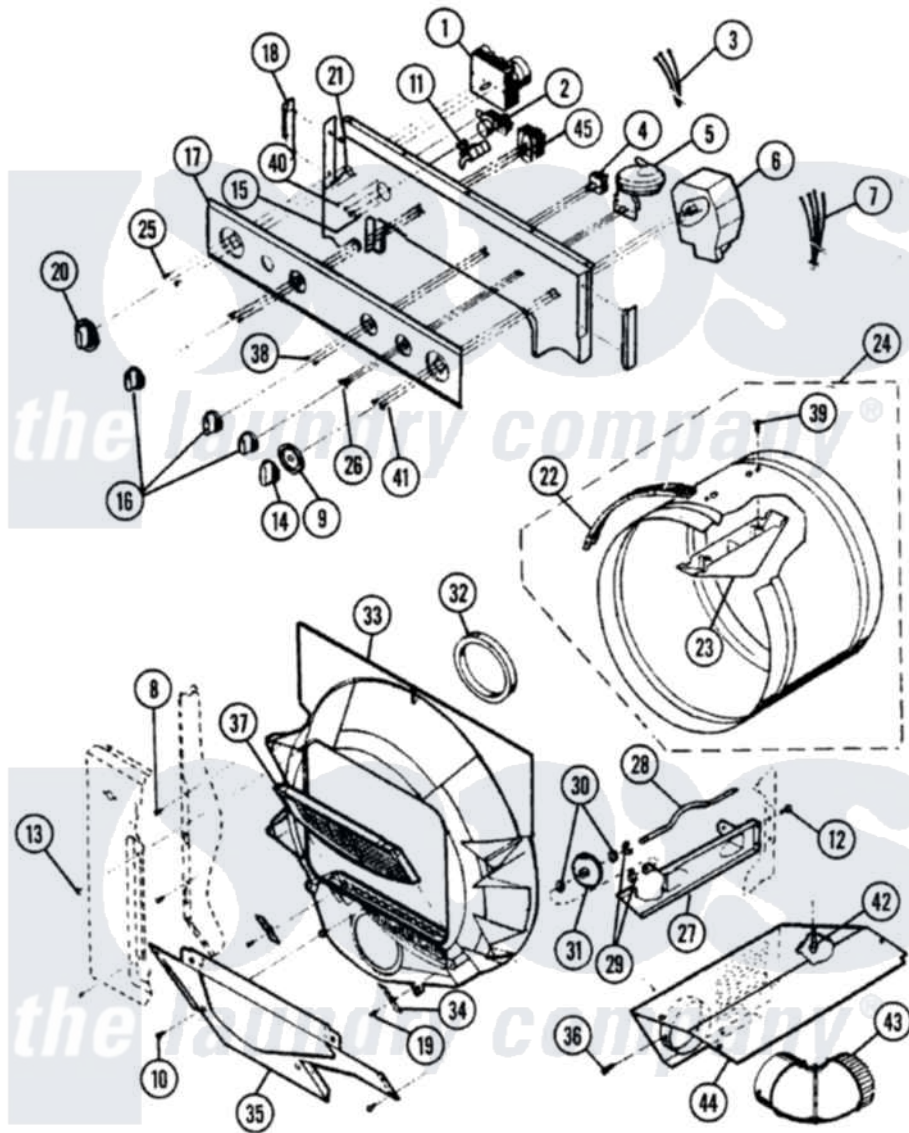

Maytag SL10AN-A01 03 - CONTROL PANEL & TUMBLER

Maytag Residential Maytag SL10AN-A01 Stacked Washer and Dryer Parts Parts Diagram 03 - CONTROL PANEL & TUMBLER

Click on the part number to view part

Item	Original Part Number	Replaced By	Status	Part Description
1	Y02500043		Not Available	TIMER-DRYER
2	Y02500146			Switch - Push To Start
3	02500147		Not Available	HARNES - DRYER
4	02500046			Switch
5	Y02500047		Not Available	SWITCH, PRESSURE
6	Y02500048			Timer, Washer
7	01500136		Not Available	HARNES-LOWER
8	02500028		Not Available	SCREW
9	02500050		Not Available	DIAL
10	02500028		Not Available	SCREW
11	02500051			Switch, Door
12	Y01500142	7101P126-60		Screw, Frame
13	Y02500034	489355		Screw, 8 X 1/2
14	02500052		Not Available	KNOB, WASHER TIMER
15	02500053		Not Available	SCREW
16	02500054		Not Available	KNOB, ROTARY