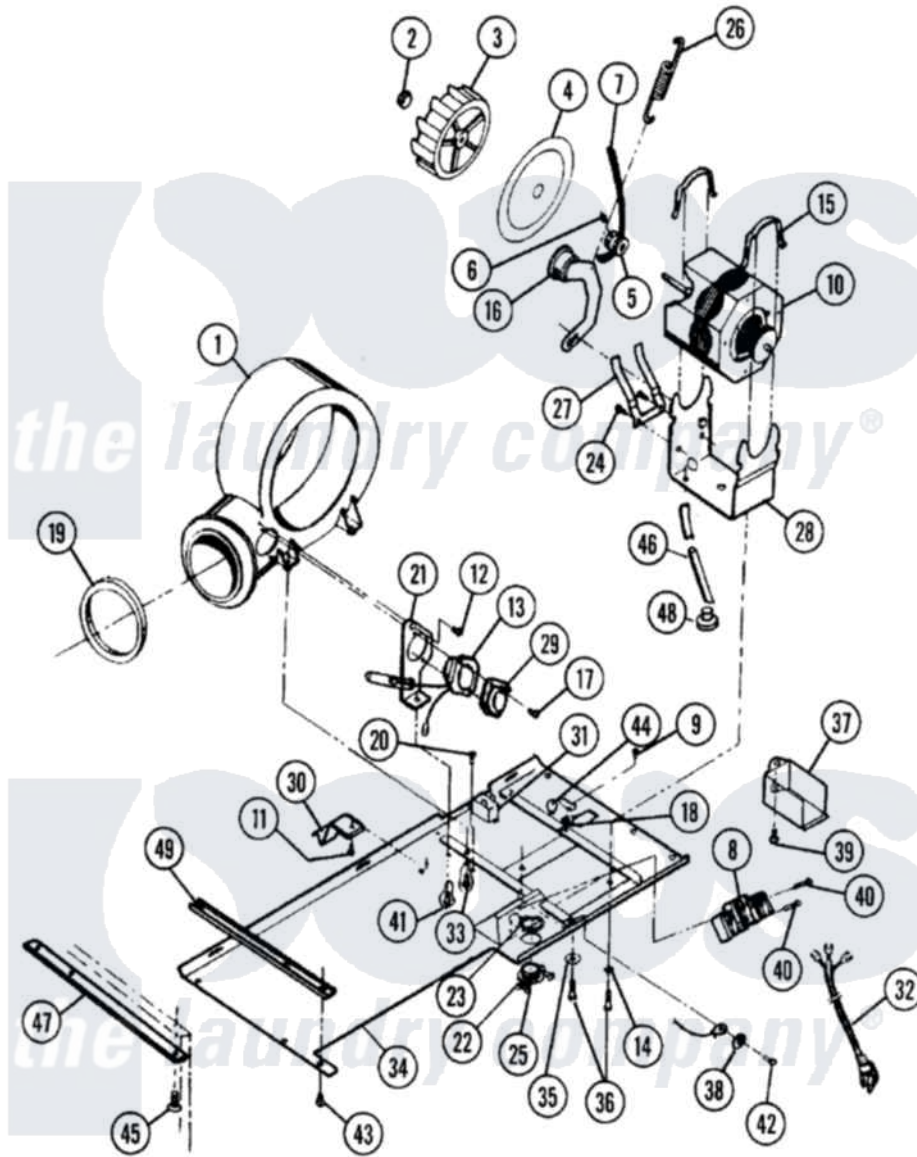

Maytag SL10AN-A01 04 - MOTOR-DRYER

Maytag [Residential Maytag SL10AN-A01 Stacked Washer and Dryer Parts](#) Parts Diagram 04 - MOTOR-DRYER
 Click on the part number to view part

Item	Original Part Number	Replaced By	Status	Part Description
1	02500137		Not Available	HOUSING - BLOWER
2	02500138		Not Available	SPRING CLIP
3	Y02500139		Not Available	WHEEL - BLOWER
4	02500140		Not Available	PLATE
5	Y02500141			Pulley Motor
6	02500093		Not Available	SET SCREW
7	02500094			Belt Drive
8	02500095		Not Available	BLOCK TERMINAL
9	Y02500042	488234		Screw 8-32 X 1/4
10	Y02500143			Motor - Dryer
11	Y02500121	681414		Screw, 10AB X 1/2
12	Y01500152	489355		Screw, 8 X 1/2
13	Y02500098			Heater Thermostat
14	02500099		Not Available	LOCKWASHER
15	02500100		Not Available	CLIP
16	02500101		Not Available	IDLER ARM AND WHEEL ASSY---NA