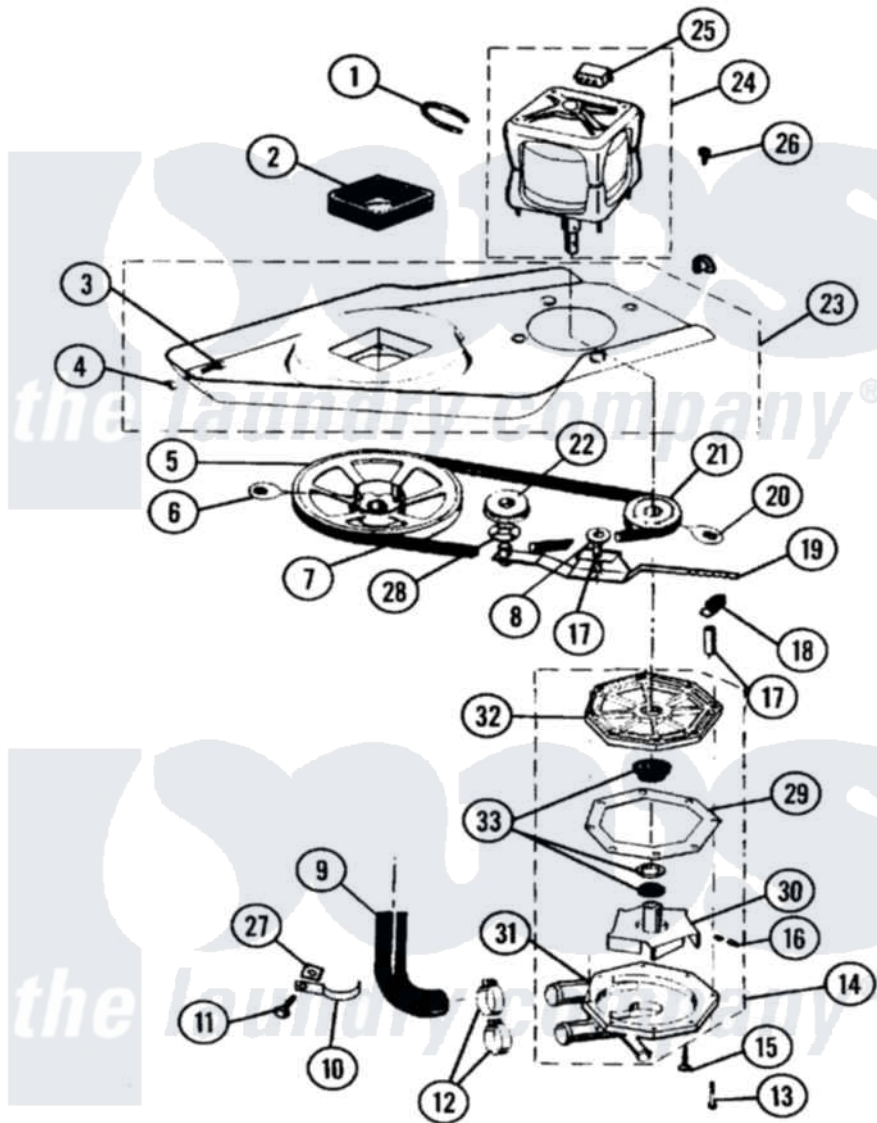

Maytag SL10AN-A01 05 - MOTOR-WASHER (SL10AN-A01)

Maytag Residential Maytag SL10AN-A01 Stacked Washer and Dryer Parts Parts Diagram 05 - MOTOR-WASHER (SL10AN-A01)

Click on the part number to view part

Item	Original Part Number	Replaced By	Status	Part Description
1	01500070		Not Available	TIE
2	01500071		Not Available	CUSHION
3	01500072		Not Available	BOLT
4	01500073		Not Available	LOCKNUT
5	01500074			Pulley-Transmission
6	01500075		Not Available	SET SCREW
7	Y01500076	Y01500202		Belt
8	01500077			Bushing
9	01500078		Not Available	HOSE
10	Y01500079	211448		Clamp
11	Y01500080	489355		Screw, 8 X 1/2
12	Y01500081	285655		Clamp, Hose
13	01500082		Not Available	SCREW
14	Y01500083		Not Available	PUMP CMPLT
15	01500084		Not Available	SCREW
16	01500085		Not Available	SCREW

17	0150086	Not Available	SPACER
18	0150087	Not Available	SPRING
19	0150088	Not Available	IDLER ARM ASSY
20	0150089	Not Available	SET SCREW
21	0150090		Pulley Motor
22	0150091		V-Pulley-Idler Arm
23	0150092	Not Available	SUPPORT PLATE & BOLD
24	0150093		Motor And Switch
25	0150094		Switch Motor
26	0150095	Not Available	SCREW GROUND
27	0150096	Not Available	SPEED NUT
28	0150097	Not Available	SPRING WASHER
29	0150098	Not Available	GASKET
30	0150099		Impeller Kit
31	0150100	Not Available	HOUSING, PUMP
32	0150101	Not Available	COVER PUMP
33	0150102	Not Available	SEAL KIT