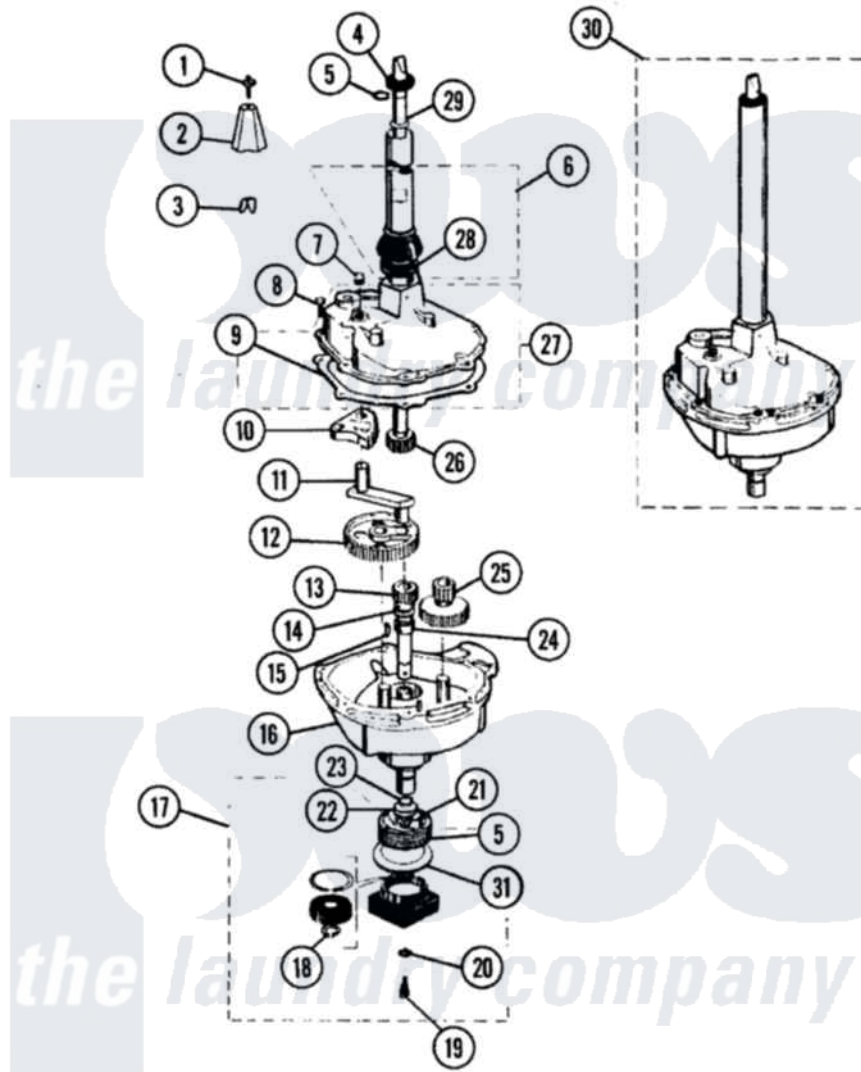

# Maytag SL10AN-A01 06 - TRANSMISSION

Maytag [Residential Maytag SL10AN-A01 Stacked Washer and Dryer Parts](#) Parts Diagram 06 - TRANSMISSION  
 Click on the part number to view part

| Item | Original Part Number     | Replaced By | Status        | Part Description |
|------|--------------------------|-------------|---------------|------------------|
| 1    | 01500037                 |             | Not Available | STUD BOLT        |
| 2    | Y01500038                |             | Not Available | DRIVE BLOCK      |
| 3    | 01500039                 |             | Not Available | SHIM             |
| 4    | 01500040                 |             | Not Available | SEAL, UPPER LIP  |
| 5    | 01500041                 |             | Not Available | RETAINING RING   |
| 6    | <a href="#">01500042</a> |             |               | Water Seal Kit   |
| 7    | 01500043                 |             | Not Available | PIPE PLUG        |
| 8    | 01500044                 |             | Not Available | SCREW            |
| 9    | 01500045                 |             | Not Available | GASKET, GEAR HSG |
| 10   | 01500046                 |             | Not Available | GEAR-SECTION     |
| 11   | 01500047                 |             | Not Available | ROD, CONNECTING  |
| 12   | 01500048                 |             | Not Available | GEAR, CRANK      |
| 13   | 01500049                 |             | Not Available | SHAFT ASSY LOWER |
| 14   | 01500058                 |             | Not Available | THRUST WASHER    |
| 15   | 01500051                 |             | Not Available | DOWEL PIN        |
| 16   | 01500052                 |             | Not Available | HOUSING, LOWER   |