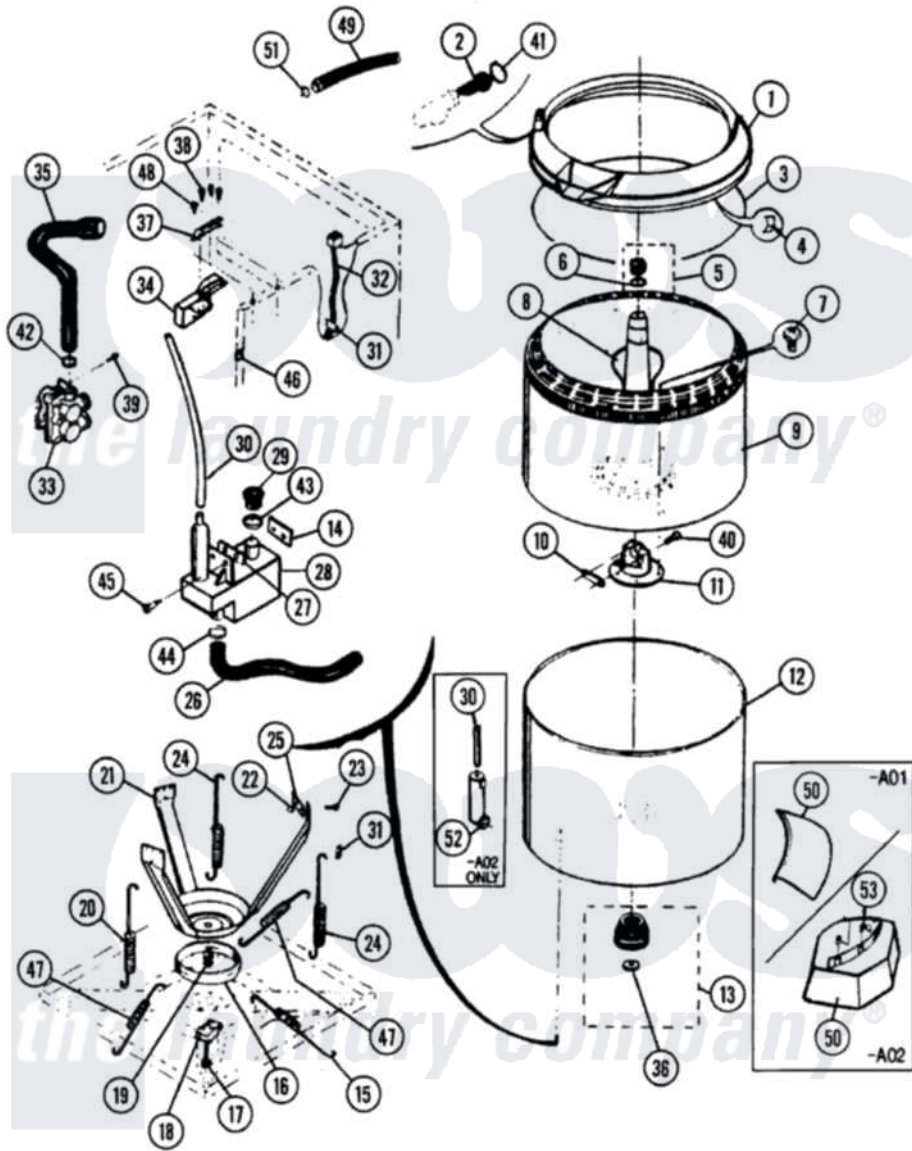

Maytag SL10AN-A01 07 - TUB

Maytag Residential Maytag SL10AN-A01 Stacked Washer and Dryer Parts Parts Diagram 07 - TUB
 Click on the part number to view part

Item	Original Part Number	Replaced By	Status	Part Description
1	01500105		Not Available	TUB COVER
2	01500106			Check Valve
3	01500107		Not Available	SEAL
4	01500108		Not Available	CLIP
5	Y01500109		Not Available	AGITATOR CUP
6	01500110		Not Available	WASHER
7	Y01500111	214354		Screw, Top Cover To Cabnt.
8	01500112	01500189		Agitator
9	01500113		Not Available	SPIN TUB
10	Y01500114		Not Available	LOCK PLATE
11	01500115		Not Available	TRUNNION
13	01500117		Not Available	BEARING HSG ASSY
14	01500118		Not Available	SPEED NUT
15	01500119		Not Available	SPRING LONG
16	01500120		Not Available	SNUBBER RING
17	01500121		Not Available	BOLT, SHIPPING