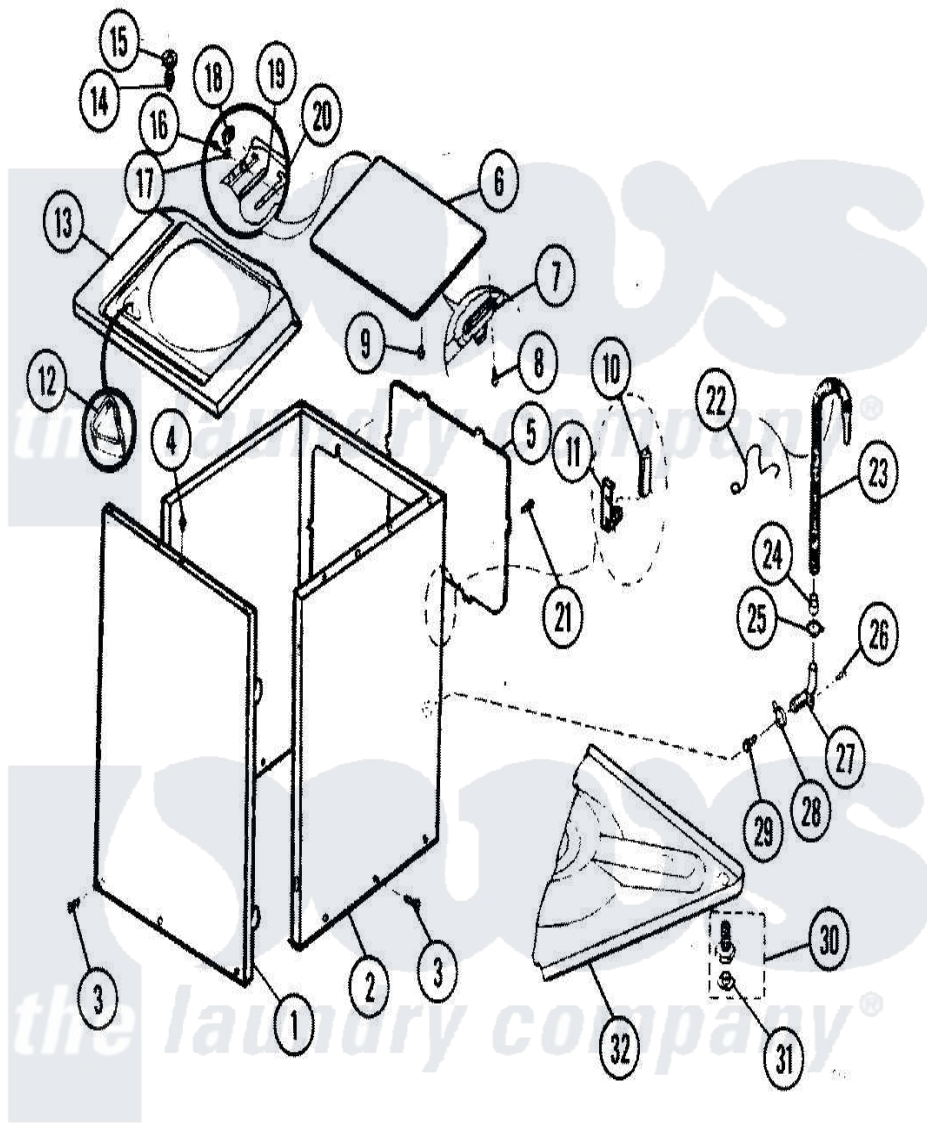

Maytag SL10AN-A02 02 - CABINET-WASHER

Maytag [Residential Maytag SL10AN-A02 Stacked Washer and Dryer Parts](#) Parts Diagram 02 - CABINET-WASHER
 Click on the part number to view part

Item	Original Part Number	Replaced By	Status	Part Description
1	01500001		Not Available	PANEL, FRONT WHT
"	01500002		Not Available	PANEL, FRONT ALM
2	01500003		Not Available	CABINET WHT
"	01500004		Not Available	CABINET ALM
3	Y02500135	7101P126-60		Screw, Frame
4	W10124350		Not Available	NOT REQUIRED PART OR SEE NOTE
5	01500005		Not Available	PANEL, REAR
6	01500007		Not Available	LID ALM
"	01500178		Not Available	SPRING, ASSIST
"	01500006		Not Available	LID WHT
7	Y01500008		Not Available	STRIKE LID
8	01500009	405004-35		Screw
9	01500010		Not Available	BUMPER
10	01500011	482156		Capacitor
11	01500012		Not Available	BRACKET CAPACITOR
12	01500013		Not Available	DISPENSER BLEACH

13	01500015	Not Available	PANEL, TOP ALM
"	01500014	Not Available	PANEL, TOP WHT
14	01500016	Not Available	PIN, HINGE
15	02500170	Not Available	WASHER
16	01500174	Not Available	SCREW
17	01500019	Not Available	WASHER
18	01500020	Not Available	GROMMET-HINGE
19	01500021	Not Available	GASKET, HINGE
20	01500022	Not Available	HINGE-BAR LH
21	01500024	Not Available	SCREW
22	01500025	Not Available	RETAINER HOSE
23	01500161	Not Available	HOSE - DRAIN
25	01500029	Not Available	TIE-CABLE
"	Y01500145	22001376	Hose, Clamp
26	01500030	Not Available	SCREW
27	01500031	Not Available	COUPLER
28	Y01500145	22001376	Hose, Clamp
29	01500177	Not Available	VALVE, CHECK
30	01500176	Not Available	LEG, LEVELING
31	01500035	Not Available	PAD, LEGS
32	01500175	Not Available	BASE