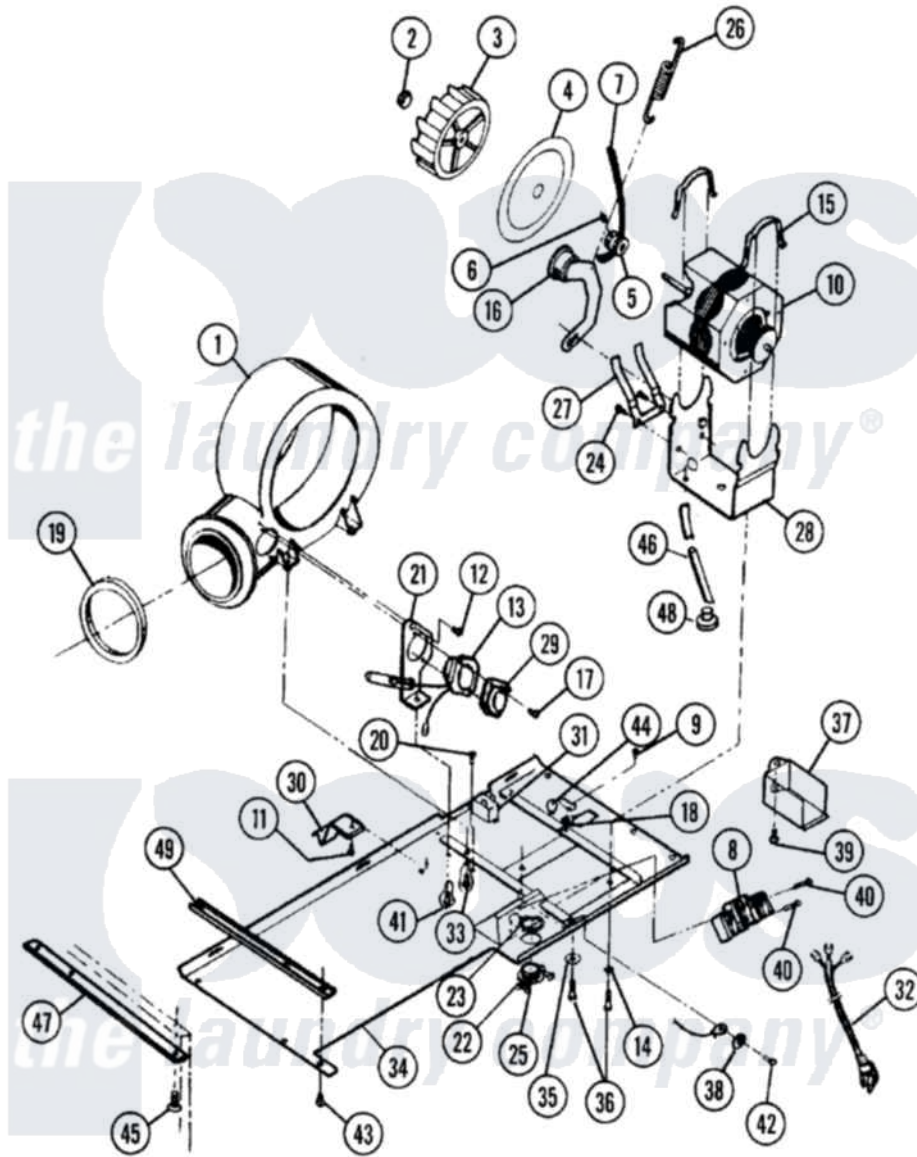

# Maytag SL10AN-A02 04 - MOTOR-DRYER

Maytag [Residential Maytag SL10AN-A02 Stacked Washer and Dryer Parts](#) Parts Diagram 04 - MOTOR-DRYER  
 Click on the part number to view part

Item	Original Part Number	Replaced By	Status	Part Description
1	02500137		Not Available	HOUSING - BLOWER
2	02500176		Not Available	CLIP
3	Y02500139		Not Available	WHEEL - BLOWER
4	02500140		Not Available	PLATE
5	<a href="#">Y02500141</a>			Pulley Motor
6	02500093		Not Available	SET SCREW
7	<a href="#">02500094</a>			Belt Drive
8	02500095		Not Available	BLOCK TERMINAL
9	Y02500042	<a href="#">488234</a>		Screw 8-32 X 1/4
10	<a href="#">Y02500143</a>			Motor - Dryer
12	Y01500152	<a href="#">489355</a>		Screw, 8 X 1/2
13	<a href="#">Y02500098</a>			Heater Thermostat
14	02500099		Not Available	LOCKWASHER
15	02500178		Not Available	CLIP
16	02500101		Not Available	IDLER ARM AND WHEEL ASSY---NA
17	Y02500057	<a href="#">489355</a>		Screw, 8 X 1/2