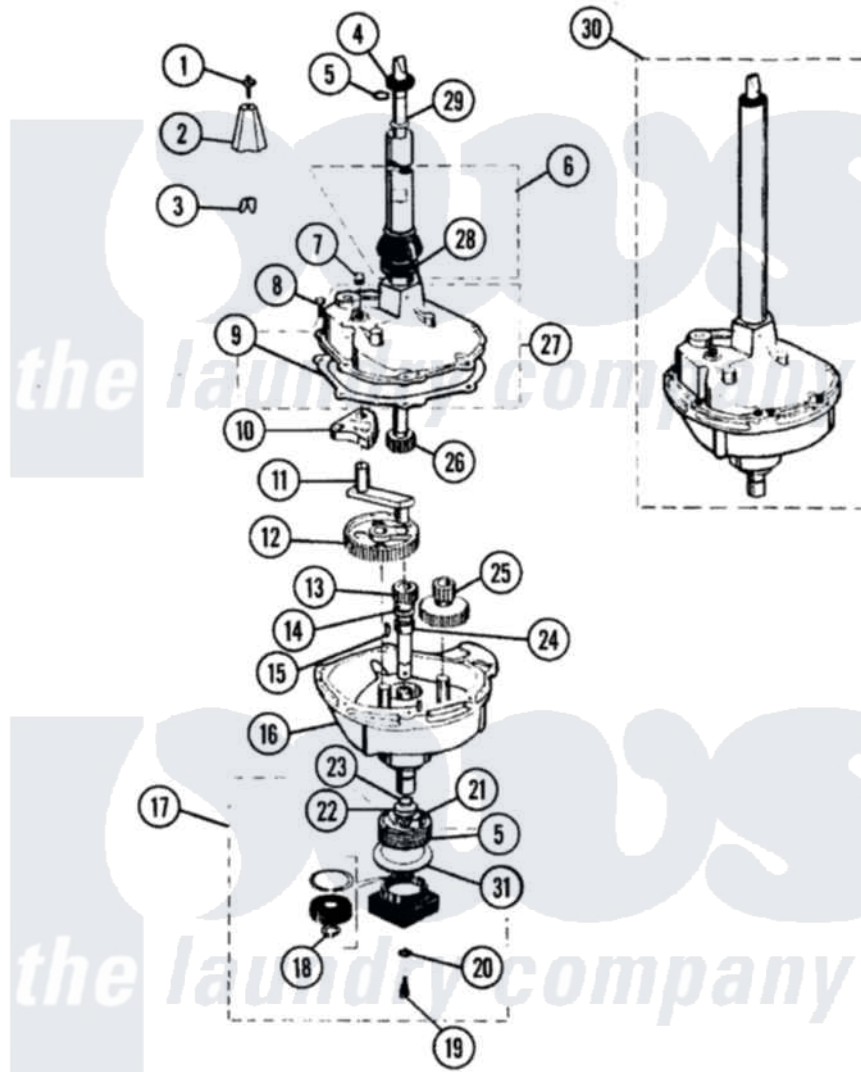

Maytag SL10AN-A02 06 - TRANSMISSION

Maytag [Residential Maytag SL10AN-A02 Stacked Washer and Dryer Parts](#) Parts Diagram 06 - TRANSMISSION
 Click on the part number to view part

Item	Original Part Number	Replaced By	Status	Part Description
1	01500037		Not Available	STUD BOLT
2	01500215		Not Available	DRIVE BLOCK
3	01500216		Not Available	SHIM
4	01500040		Not Available	SEAL, UPPER LIP
5	01500041		Not Available	RETAINING RING
6	01500042			Water Seal Kit
7	01500043		Not Available	PIPE PLUG
8	01500044		Not Available	SCREW
9	01500045		Not Available	GASKET, GEAR HSG
10	01500046		Not Available	GEAR-SECTION
11	01500047		Not Available	ROD, CONNECTING
12	01500048		Not Available	GEAR, CRANK
13	01500049		Not Available	SHAFT ASSY LOWER
14	01500058		Not Available	THRUST WASHER
15	01500051		Not Available	DOWEL PIN
16	01500052		Not Available	HOUSING, LOWER

17	01500053	Not Available	BEARING, HSG
18	01500054	Not Available	RETAINING RING
19	01500055	Not Available	SCREW
20	01500056	Not Available	SPACER-RUBBER
21	01500217	Not Available	SPACER WASHER
22	01500058	Not Available	THRUST WASHER
23	01500059	Not Available	SEAL, LOWER LIP
24	01500060	Not Available	SPRING-SMALL
25	01500061	Not Available	GEAR, IDLER
26	01500062	Not Available	SHAFT ASSY
27	01500063	Not Available	HOUSING, UPPER
28	01500218	Not Available	SLINGER
29	01500065	Not Available	THRUST WASHER
30	Y01500066	Y01500163	Transmission Complete
31	01500067	Not Available	WASHER
"	01500068	Not Available	TRANSMISSION O.1
"	01500069	Not Available	SLEEVE CLUTCH COIL