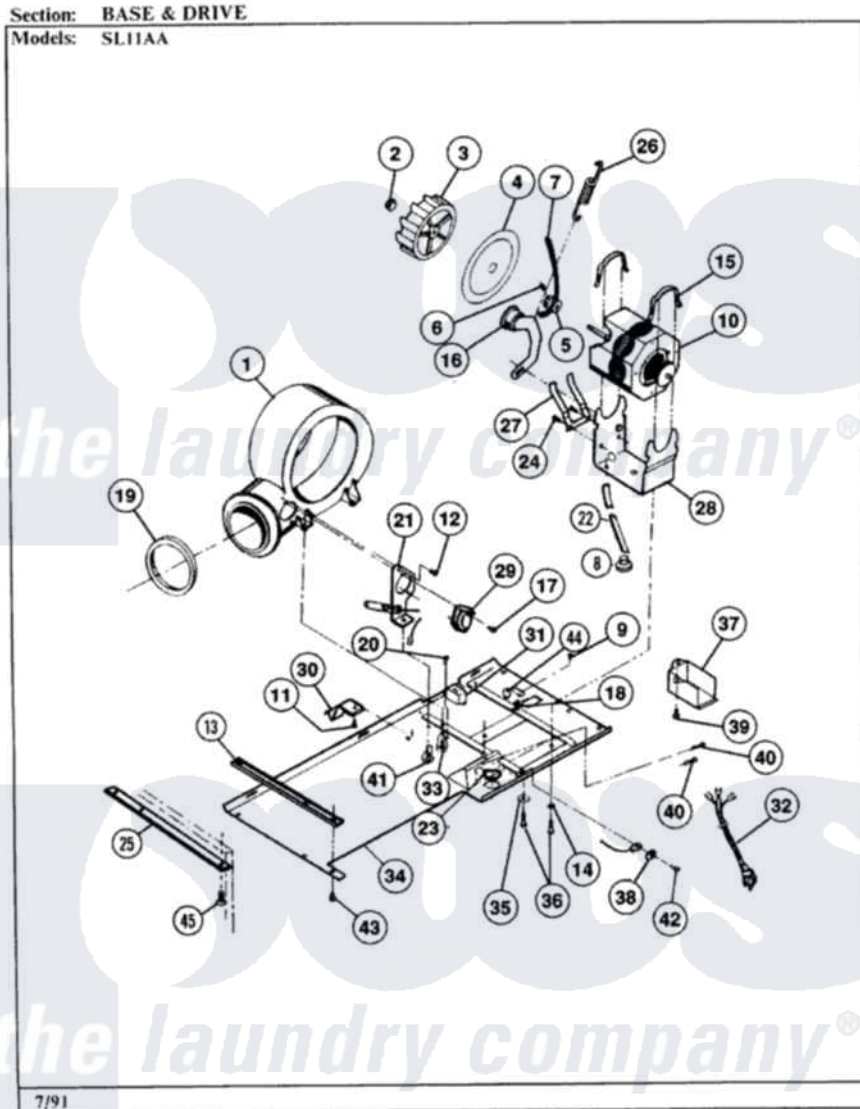

Maytag SL11AA 01 - BASE & DRIVE

Maytag Residential Maytag SL11AA Stacked Washer and Dryer Parts Parts Diagram 01 - BASE & DRIVE
Click on the part number to view part

Item	Original Part Number	Replaced By	Status	Part Description
1	02500137		Not Available	HOUSING - BLOWER
2	02500138		Not Available	SPRING CLIP
3	Y02500139		Not Available	WHEEL - BLOWER
4	02500140		Not Available	PLATE
5	Y02500141			Pulley Motor
6	02500093		Not Available	SET SCREW
7	02500094			Belt Drive
8	02500128		Not Available	CONNECTOR
9	Y02500042	488234		Screw 8-32 X 1/4
10	Y02500143			Motor - Dryer
11	Y02500121	681414		Screw, 10AB X 1/2
12	Y01500152	489355		Screw, 8 X 1/2
13	02500129		Not Available	PLATE
14	02500099		Not Available	LOCKWASHER
15	02500100		Not Available	CLIP
16	02500101		Not Available	IDLER ARM AND WHEEL ASSY---NA

17	Y02500152	W10116771		Screw
18	02500102		Not Available	TERMINAL
19	02500103		Not Available	GASKET
20	Y01500142	7101P126-60		Screw, Frame
21	02500104		Not Available	BRACKET
22	02500126		Not Available	TUBE PRESSURE
23	02500106		Not Available	NUT
24	Y02500107	406062-1		Screw
25	02500127		Not Available	BRACE
26	02500109		Not Available	SPRING
27	02500110		Not Available	RETAINER
28	02500111		Not Available	CRADLE MOTOR MTG
29	Y02500112			Thermostat Control
30	02500113		Not Available	CLIP
31	02500114		Not Available	BUZZER
32	02500149		Not Available	POWER CORD
33	02500078		Not Available	SCREW
34	02500116		Not Available	BASE DRYER
35	02500117		Not Available	WASHER
36	01500055		Not Available	SCREW
37	02500119		Not Available	SHIELD
38	02500120		Not Available	CUP WASHER
39	Y02500121	681414		Screw, 10AB X 1/2
40	01500122		Not Available	BLOCK, SHIPPING
41	Y02500107	406062-1		Screw
42	Y02500124	3400094		Screw, 10-32 X 3/8
43	01500055		Not Available	SCREW
44	02500125		Not Available	RETAINER
45	02500130		Not Available	LUBRICATION NYLUBE
"	01500055		Not Available	SCREW