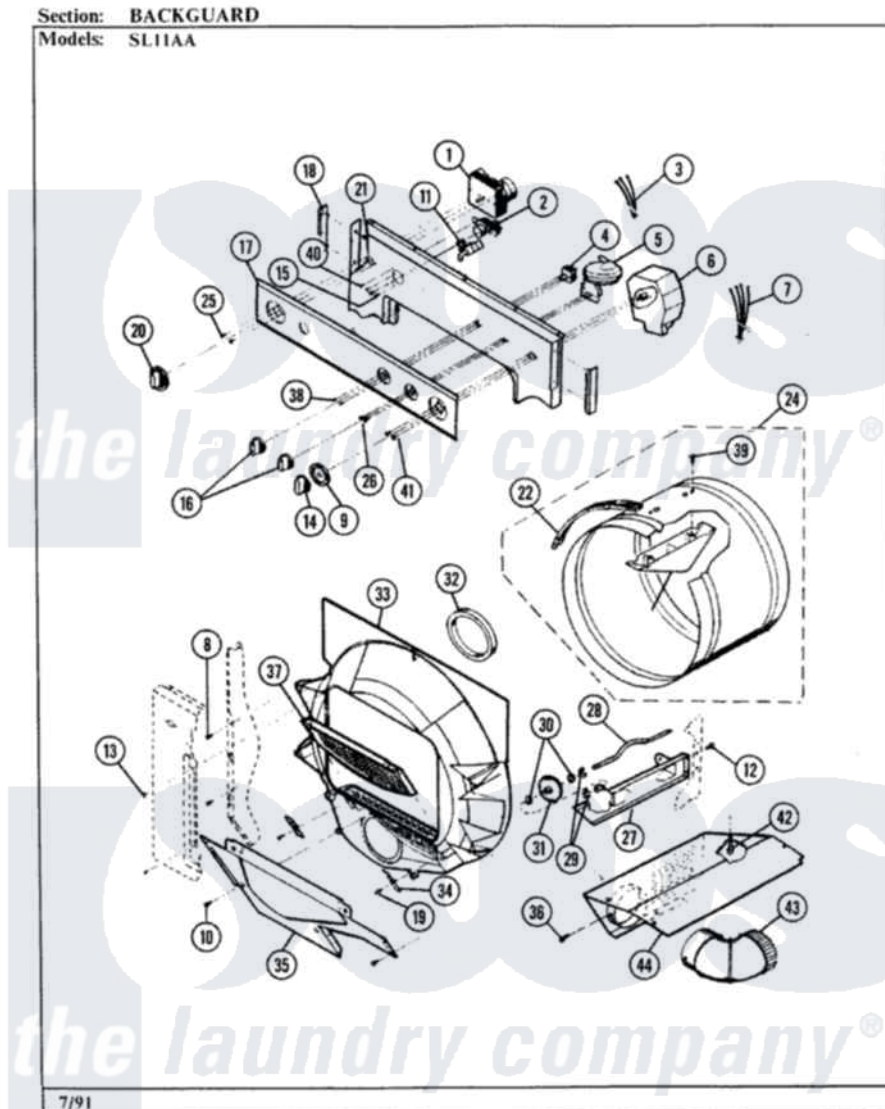

Maytag SL11AA 02 - CONTROL PANEL

Maytag [Residential Maytag SL11AA Stacked Washer and Dryer Parts](#) Parts Diagram 02 - CONTROL PANEL
Click on the part number to view part

Item	Original Part Number	Replaced By	Status	Part Description
1	02500155		Not Available	TIMER DRYER
2	Y02500146			Switch - Push To Start
3	02500156		Not Available	HARNES DRYER
4	02500046			Switch
5	02500157		Not Available	SWITCH PRESSURE
6	Y02500048			Timer, Washer
7	02500158		Not Available	HARNES UPPER
8	02500028		Not Available	SCREW
9	02500050		Not Available	DIAL
10	02500028		Not Available	SCREW
11	02500051			Switch, Door
12	Y01500142	7101P126-60		Screw, Frame
13	Y02500034	489355		Screw, 8 X 1/2
14	02500052		Not Available	KNOB, WASHER TIMER
15	02500053		Not Available	SCREW
16	02500054		Not Available	KNOB, ROTARY

17	02500159		Not Available	TRIMPLATE
18	02500056		Not Available	END CAP
19	02500078		Not Available	SCREW
20	02500058			Knob And Dial Assembly
21	02500059		Not Available	SPEEDNUT
22	02500060		Not Available	SEAL, DRUM
NI	02500061		Not Available	BAFFLE, DRUM
24	02500062		Not Available	DRUM ASSY
25	02500053		Not Available	SCREW
26	02500053		Not Available	SCREW
27	02500066		Not Available	BRACKET, DRUM LH
"	02500065		Not Available	BRACKET, DRUM RH
28	02500067		Not Available	SHAFT, DRUM
29	02500068		Not Available	RETAINING RING
30	02500069		Not Available	WASHER
31	Y02500070			Roller And Wheel Assembly
32	02500071		Not Available	SEAL, LINT HSG
33	Y02500072		Not Available	HOUSING, LINT
34	02500073		Not Available	GUIDE
35	02500074		Not Available	COVER, LINT HSG
36	Y02500042	488234		Screw 8-32 X 1/4
37	02500076		Not Available	LINT SCREEN
38	02500154		Not Available	SCREW
39	02500078		Not Available	SCREW
40	Y02500079	Y03020071		Screw And Washer
41	02500053		Not Available	SCREW
42	Y02500081	489478		Screw, 8 X 1/2
43	02500082		Not Available	ELBOW
44	02500083		Not Available	SHIELD