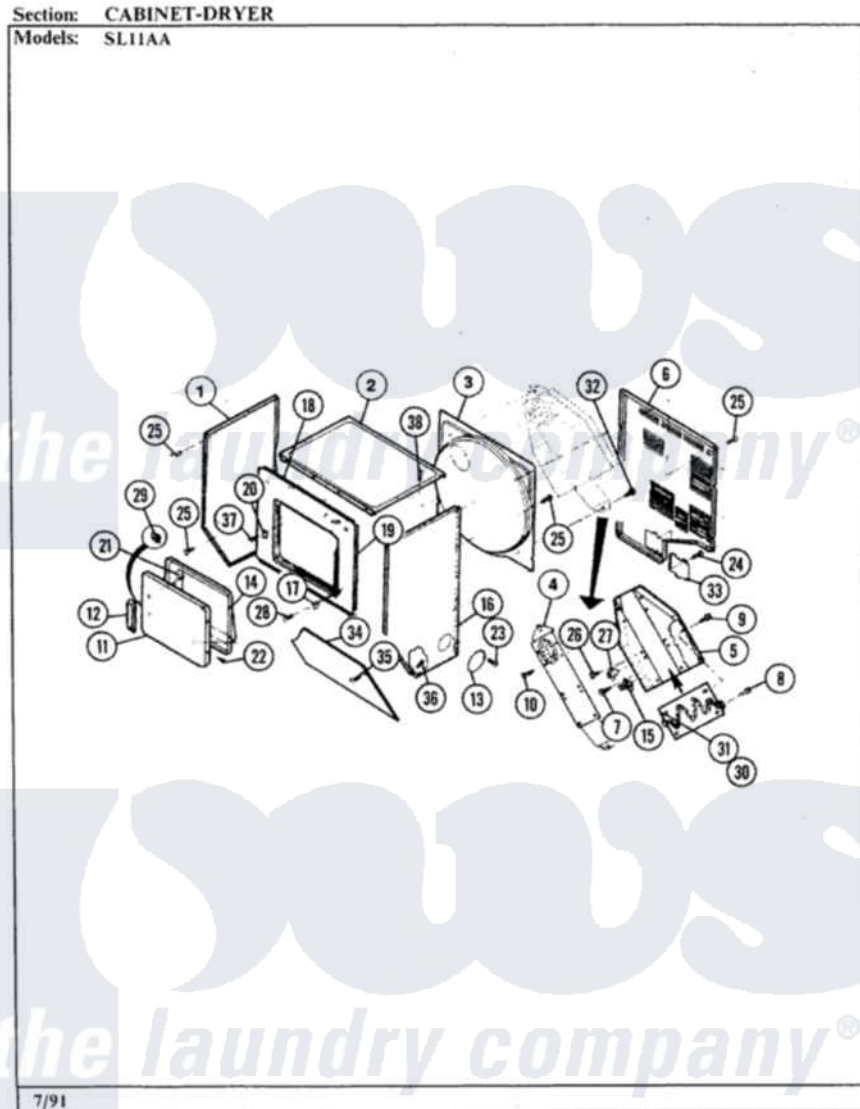

Maytag SL11AN 02 - CABINET-DRYER

Maytag [Residential Maytag SL11AN Stacked Washer and Dryer Parts](#) Parts Diagram 02 - CABINET-DRYER
Click on the part number to view part

Item	Original Part Number	Replaced By	Status	Part Description
1	02500131		Not Available	PANEL SIDE LEFT (WHITE)
2	02500003		Not Available	PANEL, TOP WHT
3	02500163		Not Available	REAR PANEL
4	02500006		Not Available	PANEL, FRONT
5	02500164		Not Available	REAR DUCT
6	02500008		Not Available	PANEL, VENTILATION
7	Y01500152	489355		Screw, 8 X 1/2
8	Y02500010	489355		Screw, 8 X 1/2
9	Y01500152	489355		Screw, 8 X 1/2
10	Y02500165	488234		Screw 8-32 X 1/4
11	02500013		Not Available	DOOR, OUTER WHT
12	02500015		Not Available	HANDLE, DOOR
13	02500016		Not Available	COVER, EXHAUST WHT
14	02500018		Not Available	DOOR, INNER WHT
15	02500166		Not Available	THERMOSTAT
16	02500133		Not Available	PANEL SIDE RIGHT (WHITE)

17	02500023		Not Available	HINGE, DOOR
18	02500024		Not Available	PANEL, FRONT WHT
19	02500026		Not Available	SEAL, DOOR
20	02500027		Not Available	SPRING, LATCH
21	02500028		Not Available	SCREW
22	Y02500029	414004-35		Screw
23	01500024		Not Available	SCREW
24	Y01500152	489355		Screw, 8 X 1/2
25	Y01500142	7101P126-60		Screw, Frame
26	Y02500032	W10116771		Screw
27	02500161		Not Available	HEATER ASSY
28	Y02500034	489355		Screw, 8 X 1/2
29	02500035		Not Available	PLATE, STRIKE
30	02500036		Not Available	SCREW
31	02500161		Not Available	HEATER ASSY
32	Y01500152	489355		Screw, 8 X 1/2
33	02500038		Not Available	COVER, TERMINAL
34	02500039		Not Available	PANEL, ACCESS WHT
35	Y02500041	22001496		Front Panel Fastener And Screw
36	Y02500042	488234		Screw 8-32 X 1/4
37	02500011	7107P015-60		Rivet
38	02500012		Not Available	INSULATION
"	01500042			Water Seal Kit