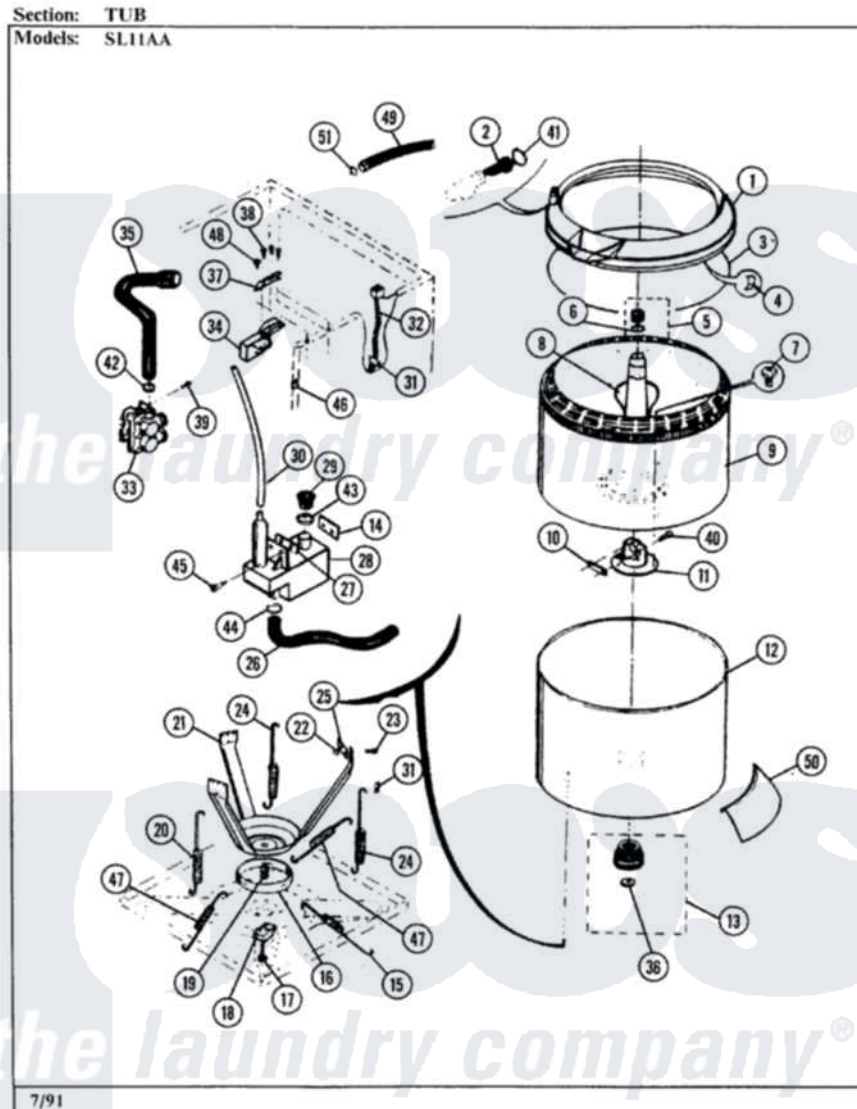

# Maytag SL11AN 07 - TUB

Maytag [Residential Maytag SL11AN Stacked Washer and Dryer Parts](#) Parts Diagram 07 - TUB  
Click on the part number to view part

Item	Original Part Number	Replaced By	Status	Part Description
1	01500169		Not Available	TUB COVER
2	<a href="#">01500106</a>			Check Valve
3	01500107		Not Available	SEAL
4	01500108		Not Available	CLIP
5	Y01500109		Not Available	AGITATOR CUP
6	01500110		Not Available	WASHER
7	Y01500111	<a href="#">214354</a>		Screw, Top Cover To Cabnt.
8	01500112	<a href="#">01500189</a>		Agitator
9	01500113		Not Available	SPIN TUB
10	Y01500114		Not Available	LOCK PLATE
11	01500115		Not Available	TRUNNION
12	01500116		Not Available	SPLASH TUB
13	01500117		Not Available	BEARING HSG ASSY
14	01500118		Not Available	SPEED NUT
15	01500119		Not Available	SPRING LONG
16	01500120		Not Available	SNUBBER RING