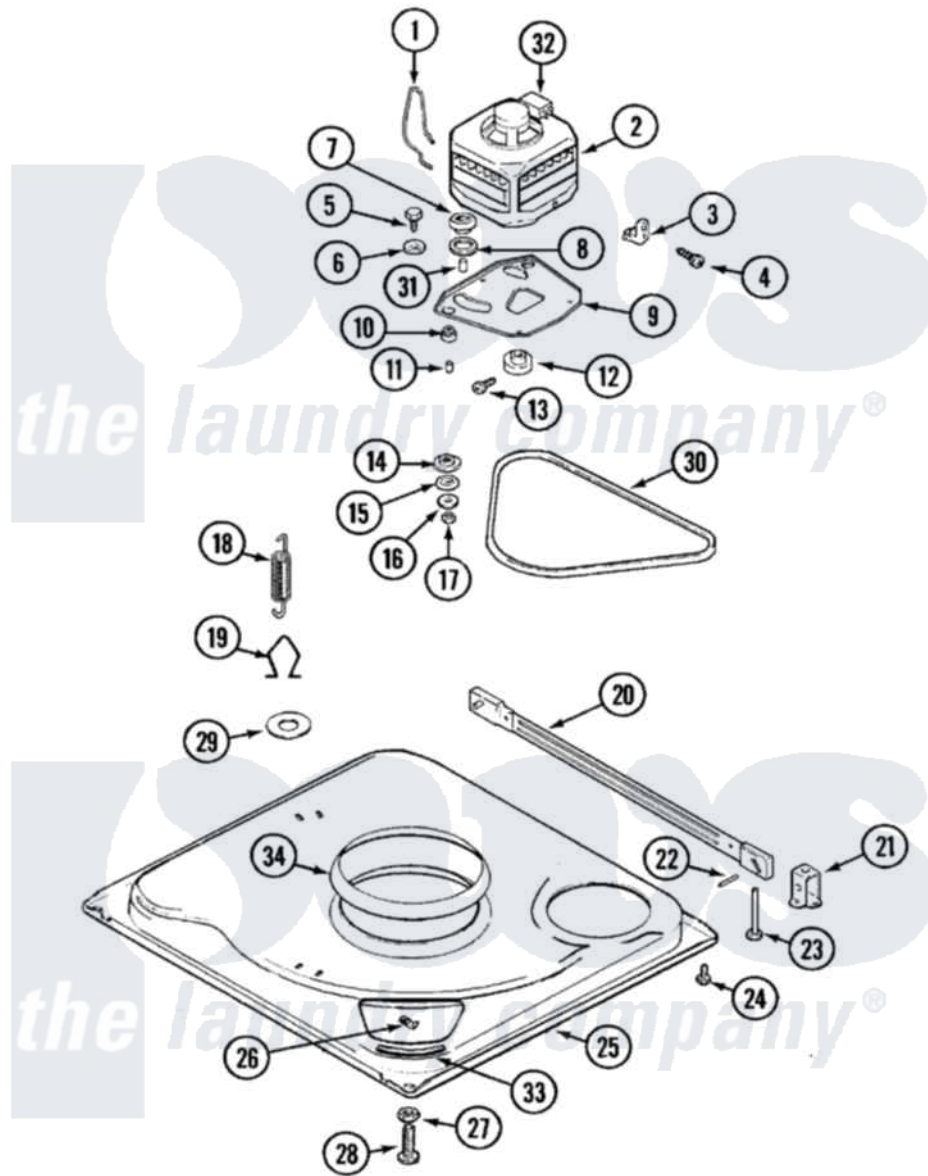

Maytag W224LGV 01 - BASE

Maytag [Residential Maytag W224LGV Washer Parts](#) Parts Diagram 01 - BASE
 Click on the part number to view part

Item	Original Part Number	Replaced By	Status	Part Description
1	21001110	22004376		Spring, Motor Pivot
2	21001231	LA-2003		Motor Replacement Kit
3	21001109	21001486		Foot Slide, Isolator
4	25-7418	33001178		Back, Tumbler
5	25-7833	21001977		Screw
6	25-7834			Washer, Motor/Base Screw
7	33-9946			Isolator, Motor
8	35-3570			Washer, Motor Pivot
9	21001111	21001783		Plate And Screw Assembly
10	35-3646			Isolator, Motor Plate
11	25-7831			Spacer, Mounting
12	35-2124	W10143344		Pulley
13	25-7117			Set Screw
14	35-3571			Slide, Motor Pivot
15	33-9967			Washer, Motor Isolator
16	25-7047			Washer, Flat

17	25-7325	Y707702	Locknut
18	21001165		Spring, Suspension
"	21001138	22002922	Tool, Spring Removal
19	21001166		Hook, Suspension Spring
20	35-2049	21001881	Bar, Stabilizer
21	35-2046		Bracket, Stabilizer
22	35-2052		Pin, Stabilizer
23	35-3020	22004469	Leg And Foot Self Stabalizing
24	25-7828	489483	Screw 10-32 X 1/2
25	21001169	12002701	Base Kit
26	25-7845		Speednut, Motor
27	25-7915		Hex Nut
28	35-3507	25001119	Foot And Pad Assembly
"	35-0837	25001119	Foot And Pad Assembly
29	Y25-7951		Washer, Suspension Hook
30	21352320		Belt, Drive
31	25-7830		Spacer
32	33-9765		Switch, Motor
33	35-2065		Pad, Motor Plate
34	21001161	21002026	Snubber