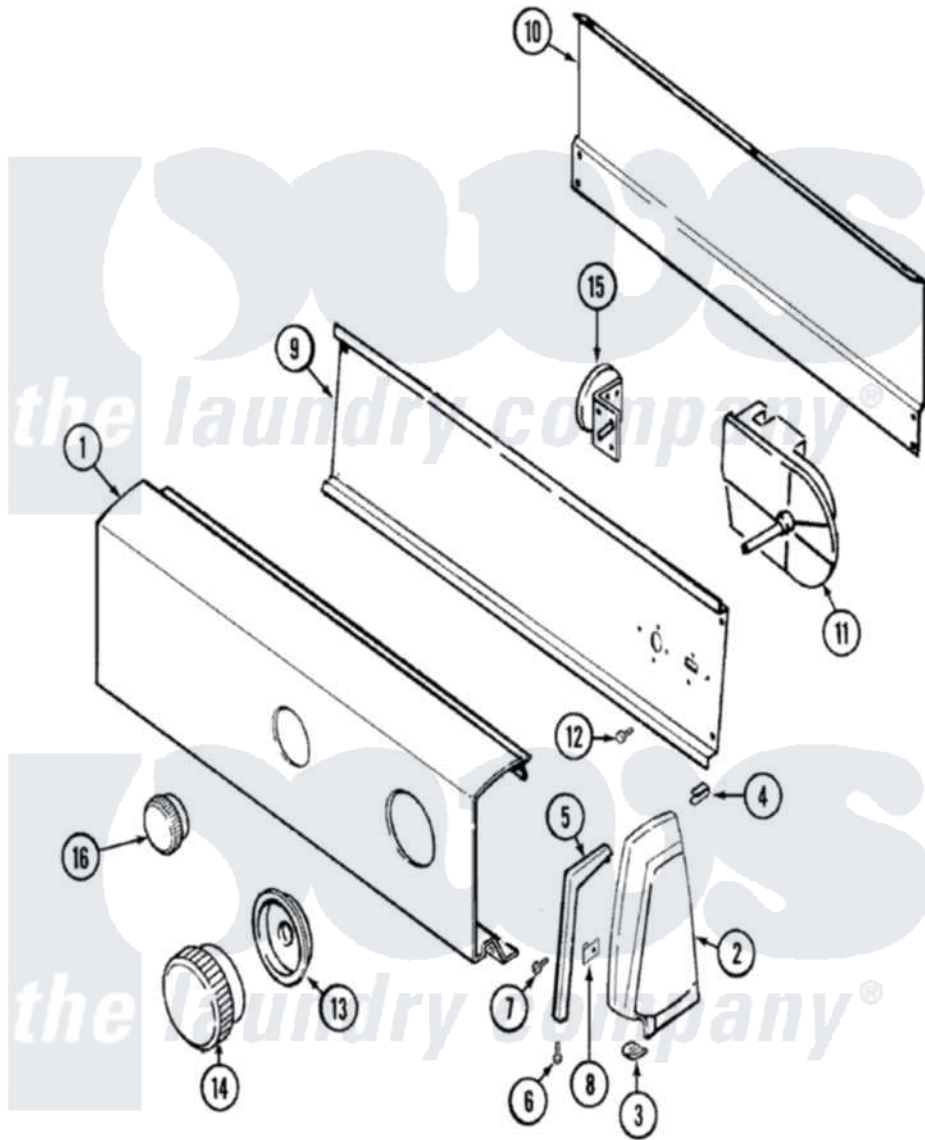

Maytag W224LGV 02 - CONTROL PANEL

Maytag [Residential Maytag W224LGV Washer Parts](#) Parts Diagram 02 - CONTROL PANEL
 Click on the part number to view part

Item	Original Part Number	Replaced By	Status	Part Description
1	25-7793			Screw
"	21001367		Not Available	PANEL, CONTROL (WHT)
"	25-7702			Speedclip, End Cap To Control Panel
2	35-2669		Not Available	CAP, END (LT)(WHT)
"	35-2668	21001453		Cap- End
3	25-7697	25-2219		Screw
"	25-7851			Speedclip, End Cap To Top
4	25-7435	33002917		Screw, No.10-16
"	25-7852			Speedclip, Rr Shld To End Cap
5	31001054		Not Available	TRIM, ENDCAP (RT WHT)
6	25-7760			Screw
7	25-3092	90767		Screw, 8A X 3/8 HeX Washer Head Tapping
8	25-7702			Speedclip, End Cap To Control Panel
9	31001128		Not Available	SHIELD, CONTROL

"	31001146	31001193	Pad, Shield
10	25-3457		Screw, Sems
"	35-2688	21001460	Shield, Rear
"	25-7853	25-7933	Ring, Retaining
"	21001460		Shield, Rear
"	25-3092	90767	Screw, 8A X 3/8 HeX Washer Head Tapping
11	21001346		Timer, Export
12	31001029	3400094	Screw, 10-32 X 3/8
13	35-3965	21001502	Skirt Ri
14	35-3963	21001237	Knob, Timer
15	25-3092	90767	Screw, 8A X 3/8 HeX Washer Head Tapping
"	35-3691	21001554	Switch, Water Level
16	35-3961	21001239	Knob, Selector
17	21001372		Not Available
"	21001371		Not Available
18	16000329		Not Available
			MANUAL, USE & CARE
			MANUAL, USE & CARE
			GUIDE, QUICK REF. - MAGIC CHEF