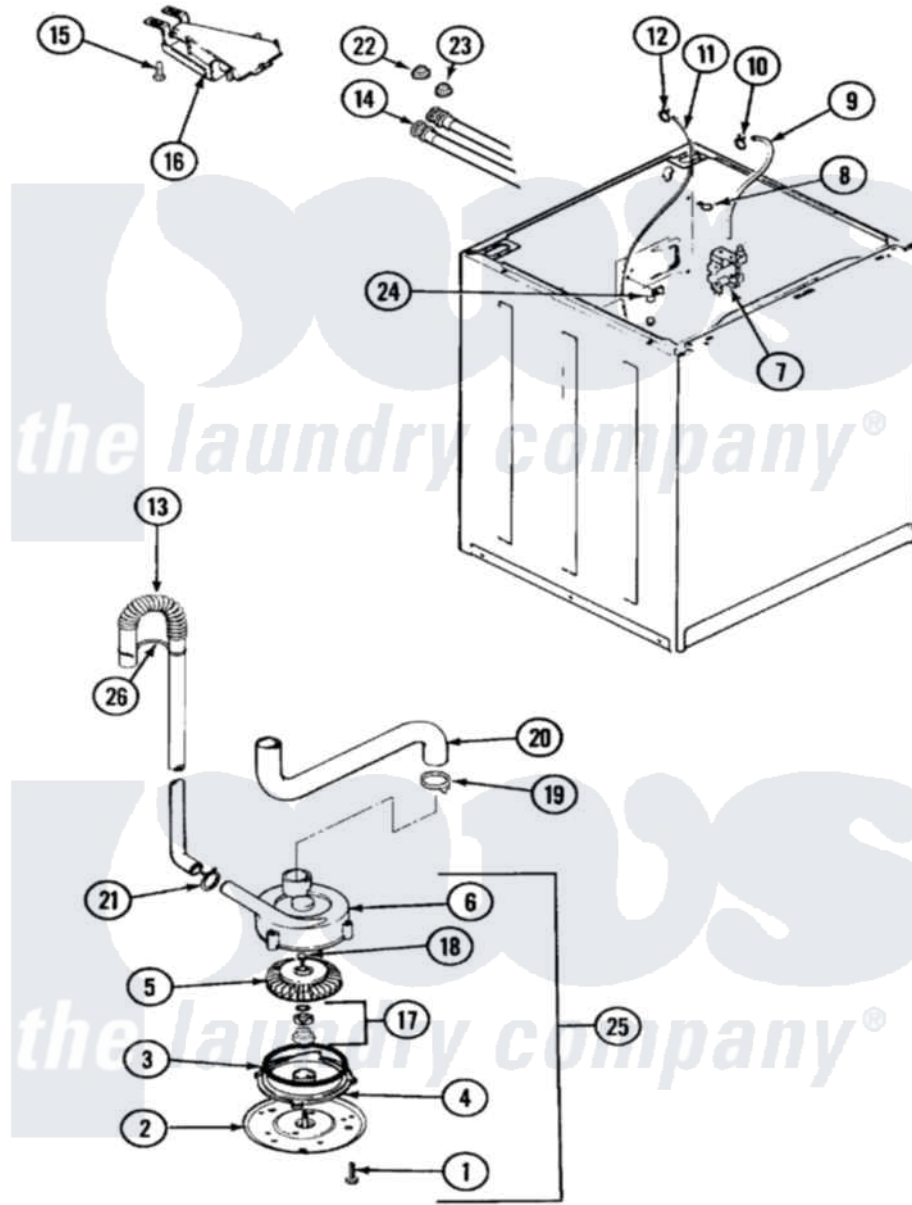

Maytag W224LGV 03 - PUMP

Maytag [Residential Maytag W224LGV Washer Parts](#) Parts Diagram 03 - PUMP
 Click on the part number to view part

Item	Original Part Number	Replaced By	Status	Part Description
1	25-7419		Not Available	SCREW
2	33-6035		Not Available	PLATE & PULLEY ASSY.
3	33-6032			Gasket
4	35-2058			Base, Pump
5	35-2057	35-6465		Pump Assem
6	35-2056		Not Available	HOUSING, PUMP
7	22001196			Valve, Water
"	25-7430			Clip, Wiring Harness
"	35-2375			Valve, Water Mixing-230V
8	25-7867	596669		Clamp, Manifold
9	35-2378	12002749		Hose, Flume Kit
10	25-7867	596669		Clamp, Manifold
11	21001064	21001748		Hose, Pressure Switch
"	35-0706		Not Available	PAD, FOAM
12	33-6099			Clamp
13	35-3538	21001872		Hose, Drain

14	35-3401		Inlet Hose Assembly
"	35-3400		
15	25-3092	90767	Screw, 8A X 3/8 HeX Washer Head Tapping
16	35-2051	21001760	Flume Assembly / Water Diverter
17	35-0707		Seal, Seat And "O" Ring
18	25-7828	489483	Screw 10-32 X 1/2
19	25-6068	285655	Clamp, Hose
20	35-3584	21001915	Hose, Tub To Pump
21	25-7080	285655	Clamp, Hose
22	25-7048		Washer
23	33-4264N		Strainer And Washer Kit
24	25-7796	596669	Clamp, Manifold
25	35-2344		Restrictor, Flow
"	35-3834	35-6465	Pump Assem
26	33-9537	22003814	Retainer, Drain Hose