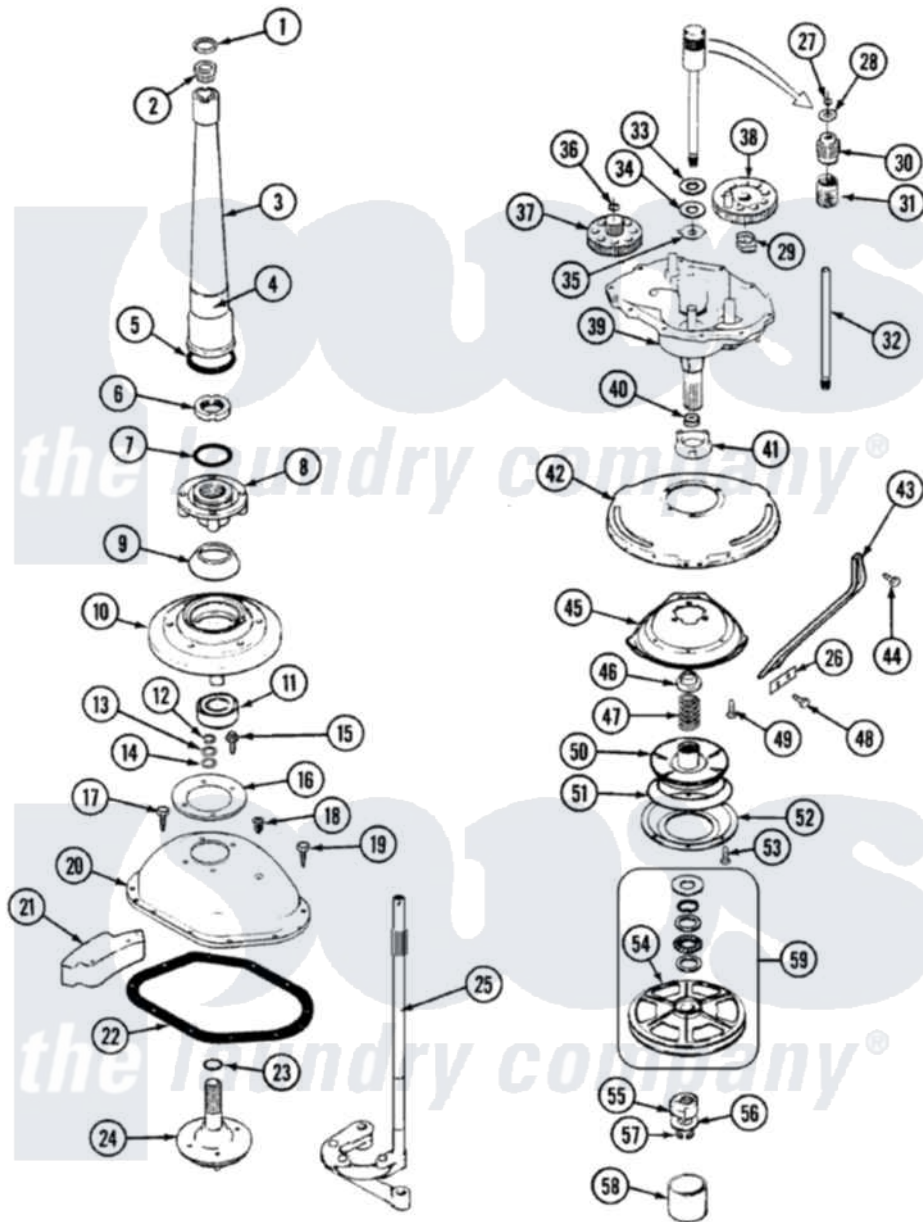

# Maytag W224LGV 05 - TRANSMISSION

Maytag [Residential Maytag W224LGV Washer Parts](#) Parts Diagram 05 - TRANSMISSION  
 Click on the part number to view part

Item	Original Part Number	Replaced By	Status	Part Description
1	<a href="#">25-7941</a>			"O" Ring, Agr Drive Shaft
2	<a href="#">21001066</a>			Bearing, Centerpost
3	35-2792	<a href="#">21001401</a>		Center Pos
4	<a href="#">33-6790</a>			Bearing, Agitator
"	35-2983		Not Available	CENTERPOST ASSY.
5	<a href="#">35-2906</a>			Seal, Centerpost Bottom
6	<a href="#">35-2791</a>			Nut, Spin Tube
7	<a href="#">25-7938</a>			"O" Ring, Basket Drive Hub
8	35-3647	<a href="#">W10219156</a>		Hub Seal
9	<a href="#">35-2974</a>			Hub Seal/Hub Assembly
10	35-2716	<a href="#">12001561</a>		Bearing And Seal Housing Assembly
11	<a href="#">35-2205</a>			Bearing, Spin
"	35-2972	<a href="#">12001561</a>		Bearing And Seal Housing Assembly
12	25-7949		Not Available	RING, RETAINING (AG. SHAFT)