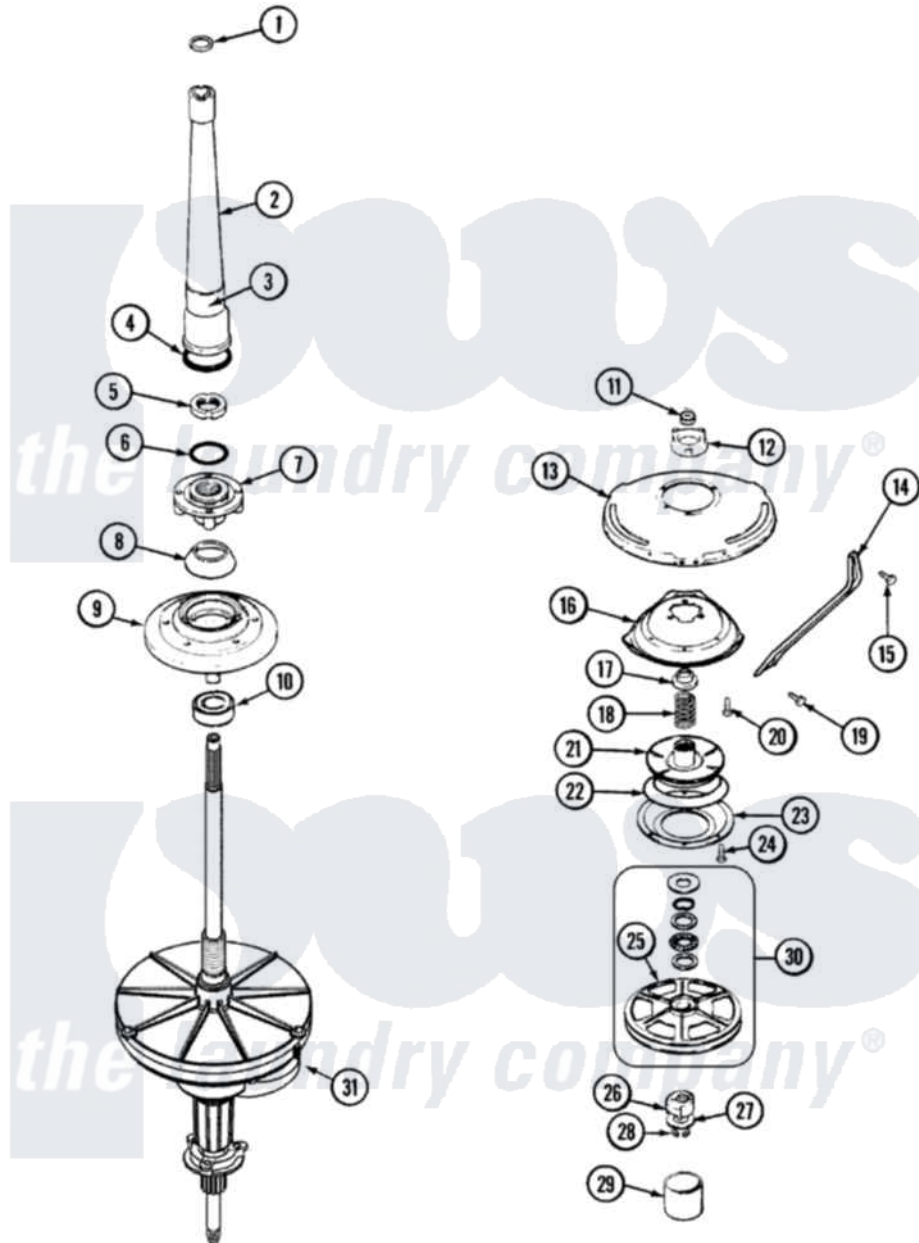

# Maytag W224LGV 06 - TRANSMISSION, DUAL DRIVE

Maytag Residential Maytag W224LGV Washer Parts Parts Diagram 06 - TRANSMISSION, DUAL DRIVE  
 Click on the part number to view part

Item	Original Part Number	Replaced By	Status	Part Description
1	<a href="#">25-7941</a>			"O" Ring, Agr Drive Shaft
2	35-2792	<a href="#">21001401</a>		Center Pos
3	35-2983		Not Available	CENTERPOST ASSY.
"	<a href="#">33-6790</a>			Bearing, Agitator
4	<a href="#">35-2906</a>			Seal, Centerpost Bottom
5	<a href="#">35-2791</a>			Nut, Spin Tube
6	<a href="#">25-7938</a>			"O" Ring, Basket Drive Hub
7	35-3647	<a href="#">W10219156</a>		Hub Seal
8	<a href="#">35-2974</a>			Hub Seal/Hub Assembly
9	35-2716	<a href="#">12001561</a>		Bearing And Seal Housing Assembly
10	<a href="#">35-2205</a>			Bearing, Spin
"	<a href="#">12001561</a>			Bearing And Seal Housing Assembly
11	35-2025		Not Available	PLATE, REINFORCEMENT
12	35-3384		Not Available	STOP, ANTIBACKUP CAM
13	35-2010	<a href="#">207843</a>		Lip Seal Repair Kit